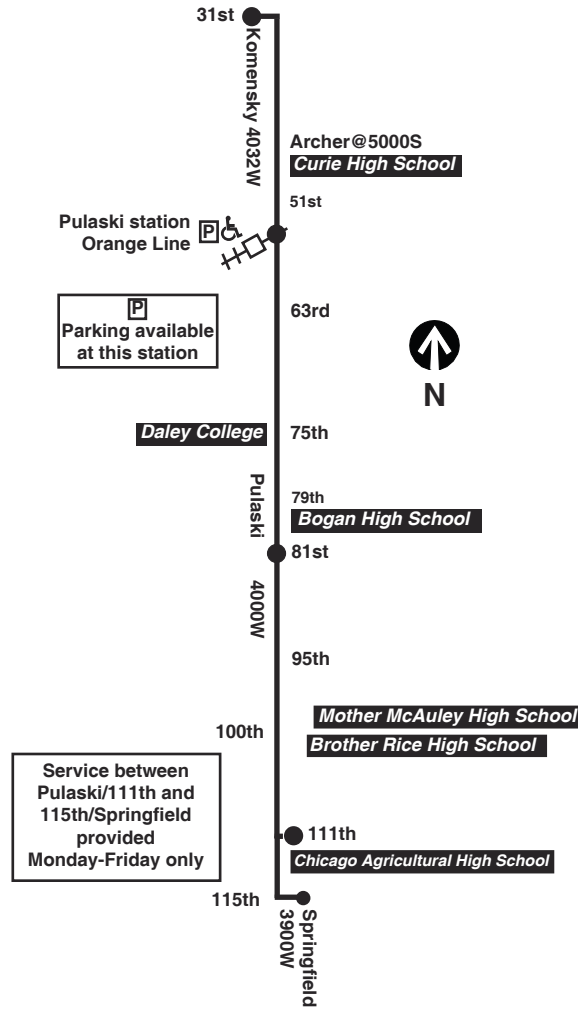

Chicago Transit Authority

53A 

South Pulaski

Effective August 21, 2022

Additional service may be provided on school days, September through June

Monday thru Friday

Northbound

Leave 115th/ Springfield	Pulaski/ 95th	Pulaski/ 81st	Pulaski/ 79th	Pulaski/ 63rd	Orange Line Station	Arrive 31st/ Komensky
3:45am	3:55am	4:01	4:03	4:03	4:11	4:31am
4:07	4:17	4:23	4:25	4:33	4:41	4:53
4:29	4:39	4:45	4:47	4:55	5:03	5:15
4:50	5:00	5:06	5:08	5:16	5:24	5:36
5:05	5:15	5:22	5:24	5:33	5:41	5:55
5:19	5:29	5:36	5:38	5:48	5:56	6:10
5:29	5:40	5:46	5:48	5:58	6:06	6:20
5:40	5:50	5:57	5:59	6:09	6:17	6:31
5:50	6:00	6:07	6:09	6:19	6:27	6:41
5:57	6:07	6:14	6:16	6:26	6:35	6:49
6:04	6:15	6:22	6:24	6:34	6:42	6:57
6:15	6:26	6:34	6:36	6:46	6:50	7:10
6:26	6:37	6:44	6:46	6:56	7:01	7:21
6:37	6:48	6:55	6:57	7:07	7:12	7:32
6:49	7:00	7:07	7:09	7:19	7:23	7:44
7:01	7:12	7:20	7:22	7:33	7:35	7:57
7:14	7:25	7:33	7:35	7:46	7:49	8:10
7:27	7:38	7:46	7:48	7:59	8:02	8:23
7:40	7:52	8:00	8:02	8:12	8:15	8:37

Southbound

Leave 31st/ Komensky	Orange Line Station	Pulaski/ 63rd	Pulaski/ 79th	Pulaski/ 81st	Arrive Pulaski/ 11th
----	6:00am	6:06am	6:12am	6:15am	----
----	6:30	6:36	6:42	6:45	----
6:51am	7:00	7:06	7:12	7:15	----
7:21	7:30	7:36	7:42	7:45	----
7:51	8:00	8:06	8:12	8:15	----
8:21	8:30	8:36	8:42	8:45	8:56
8:42	8:51	8:58	9:05	9:07	9:19
9:03	9:12	9:19	9:26	9:28	9:40
9:24	9:33	9:40	9:47	9:49	10:01
9:45	9:54	10:01	10:08	10:10	10:22
10:06	10:15	10:23	10:31	10:32	10:44
10:27	10:36	10:44	10:52	10:53	11:05
10:48	10:57	11:05	11:13	11:14	11:26
11:09	11:19	11:27	11:35	11:37	11:49
11:30	11:40	11:49	11:58	12:00pm	12:12pm
11:51	12:01pm	12:10pm	12:19pm	12:21	12:33
12:11pm	12:22	12:31	12:40	12:41	12:54 </