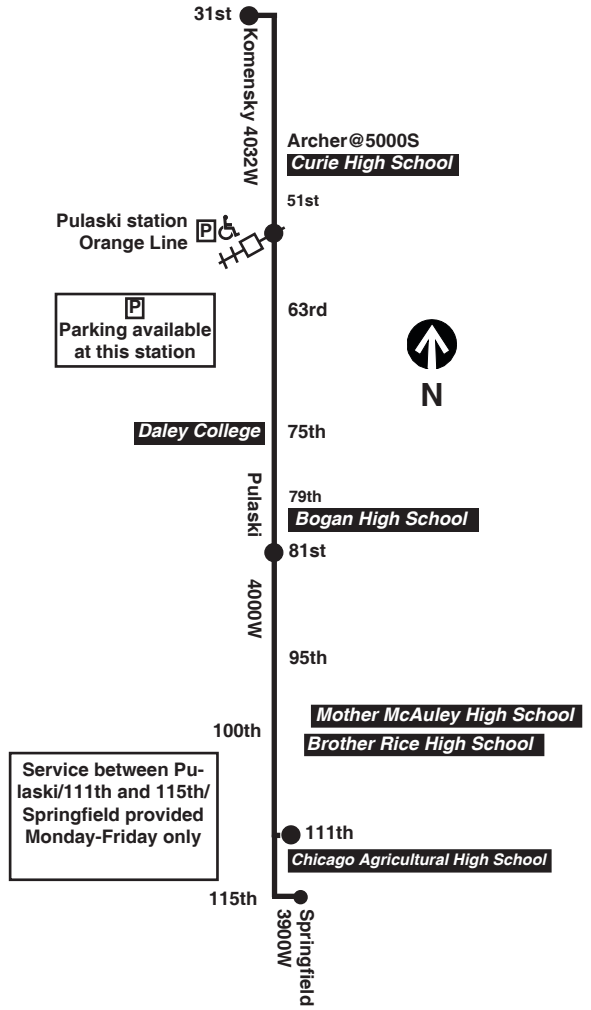

# 53A South Pulaski

Effective Jan. 8, 2023

All CTA buses are accessible

[transitchicago.com/bus/53A](http://transitchicago.com/bus/53A)

**Monday thru Friday**

**#53A South Pulaski**

**Northbound**

LV 115th/ Springfield	Pulaski/ 95th	Pulaski/ 81st	Pulaski/ 79th	Pulaski/ 63rd	Pulaski Orange Line stn	AR 31st/ Komensky
-----	-----	3:42a	3:44a	3:52a	4:00a	-----
3:45a	3:55a	4:01	4:03	4:11	4:19	4:31a
4:07	4:17	4:23	4:25	4:33	4:41	4:53
4:29	4:39	4:45	4:47	4:55	5:03	5:15
4:48	4:58	5:04	5:06	5:15	5:22	5:35
5:06	5:17	5:23	5:25	5:35	5:43	5:56
5:24	5:34	5:41	5:43	5:53	6:01	6:15
5:40	5:51	5:57	5:59	6:09	6:17	6:31
5:55	6:05	6:12	6:14	6:24	6:33	6:47
-----	6:17	6:24	6:26	6:36	6:45	7:00
6:16	6:27	6:35	6:37	6:47	6:56	7:11
-----	6:37	6:44	6:46	6:56	7:05	7:21
6:34	6:45	6:53	6:55	7:05	7:14	7:29
-----	6:54	7:02	7:04	7:14	7:23	7:38
6:53	7:04	7:12	7:14	7:24	7:33	7:48
7:03	7:15	7:23	7:25	7:35	7:44	8:00
-----	7:26	7:34	7:36	7:46	7:55	8:11
7:25	7:37	7:45	7:47	7:57	8:06	8:22
7:36	7:48	7:56	7:58	8:08	8:17	8:33
7:48	8:00	8:08	8:10	8:20	8:29	8:45
8:03	8:14	8:22	8:24	8:35	8:43	8:58

Southbound

LV Pulaski/11th	Pulaski Orange Line stn	Pulaski/63rd	Pulaski/79th	Pulaski/81st	LV Pulaski/11th
-----	6:00a	6:06a	6:12a	6:15a	-----
-----	6:30	6:36	6:42	6:45	-----
6:51a	7:00	7:06	7:12	7:15	-----
7:21	7:30	7:36	7:42	7:45	-----
7:51	8:00	8:06	8:12	8:15	-----
8:21	8:30	8:36	8:42	8:45	8:56
8:42	8:51	8:58	9:05	9:07	9:19
9:03	9:12	9:19	9:26	9:28	9:40
9:24	9:33	9:40	9:47	9:49	10:01
9:45	9:54	10:01	10:08	10:10	10:22
10:06	10:15	10:23	10:31	10:32	10:44
10:27	10:36	10:44	10:52	10:53	11:05
10:48	10:57	11:05	11:13	11:14	11:26
11:09	11:19	11:27	11:35	11:37	11:49
11:30	11:40	11:49	11:58	12:00p	12:12p
11:51	12:01p	12:10p	12:19p	12:21	12:33
12:11p	12:22	12:31	12:40	12:41	12:54
12:32	12:42	12:52	1:01	1:02	1:15
12:52	1:03	1:13	1:22	1:24	