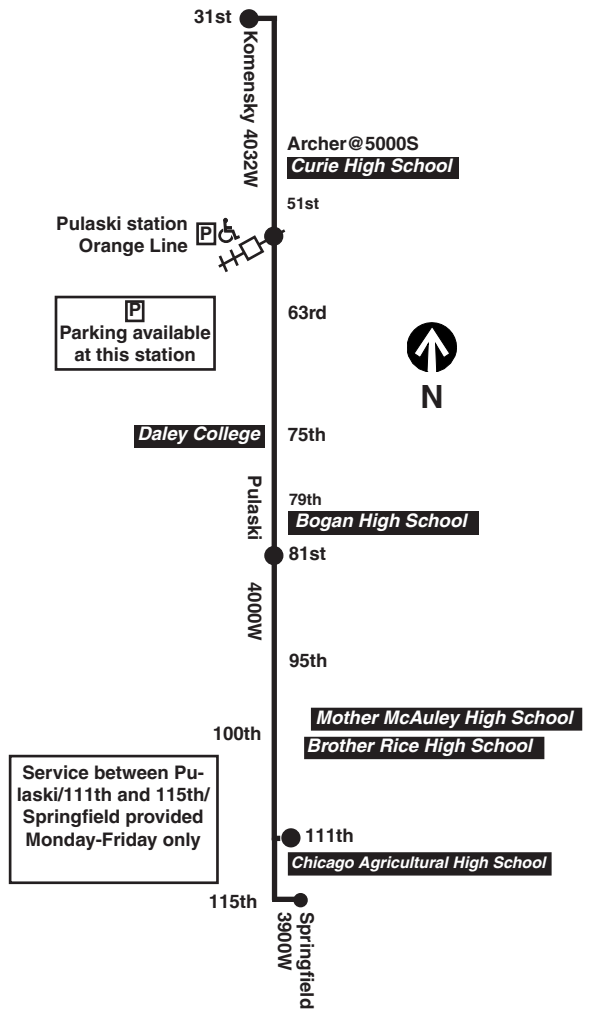

Federal law requires priority seating be designated for seniors and people with disabilities. **Please stand up** and yield these seats when needed for qualifying riders or when asked.

Schedules and other info in this timetable are subject to change. CTA does not assume responsibility for errors in timetables nor for inconvenience or damage resulting from delays.

Pay close attention to destination signs and announcements when boarding: added service may sometimes be provided over portions of this or any bus route and some trips can end before the furthest terminal on a line depending on service needs or time of day.

Bicycle racks are installed on the front of all CTA buses and are allowed on CTA trains during certain hours. See our [Bike & Ride brochure](#) or webpage for help on how to use racks and more.

Know before you go: Get alerts from us by text or e-mail about planned service changes every week or instant alerts for unplanned reroutes and disruptions. Sign up for CTA Updates today at transitchicago.com/updates.

For more travel information, use the Ventra app or call the RTA Travel Information Center at 312-836-7000. *Para obtener mayor información, en Español, llame al Centro de Información a 312-836-7000.*

Chicago Transit Authority

53A South Pulaski

Effective Jun. 9, 2024

Monday thru Friday **#53A South Pulaski**