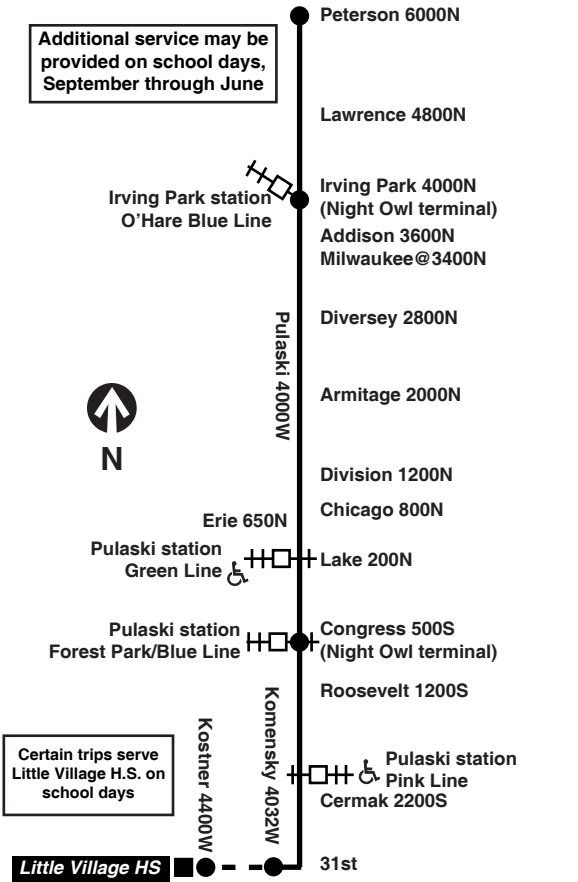

Northbound

Lv 31st/ Kostner	31st/ Komensky	Pulaski/ Roosevelt	Pulaski/ Erie
7:40am	7:43am	-----	-----
7:51	7:54	-----	-----
3:30pm	3:33pm	3:49pm	4:04pm

Chicago Transit Authority

53

Pulaski

Effective December 22, 2013