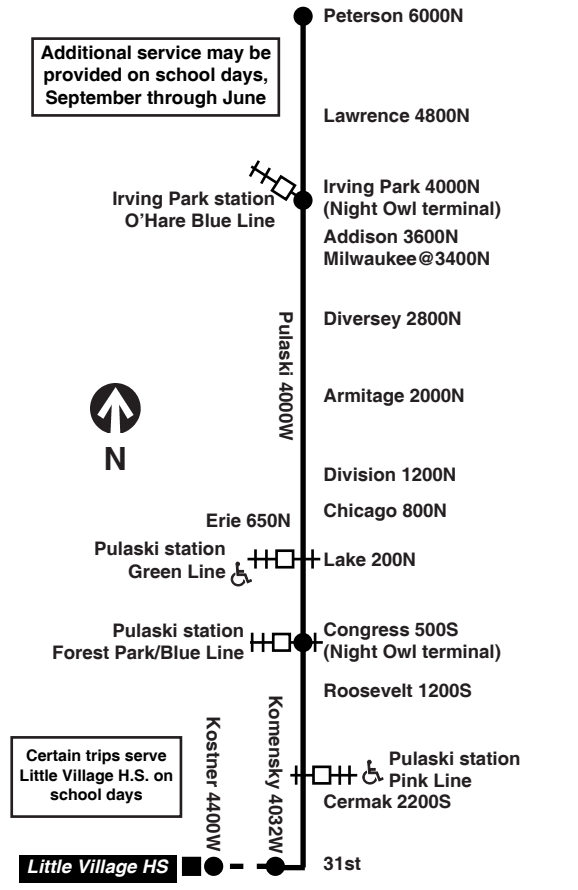

Northbound

Leave 31st/ Kostner	31st/ Komensky	Pulaski/ Roosevelt	Arrive Pulaski/ Erie
7:26am	7:29am	----	----
7:34	7:37	----	----
3:30pm	3:33pm	3:49pm	4:04pm

Chicago Transit Authority

53 

Pulaski

Effective September 6, 2015

am light face pm bold face

Southbound

Table with columns: Leave Pulaski/Peterson, Irving Park/Blue Line, Pulaski/Diversey, Pulaski/Erie, Pulaski/Roosevelt, Arrive 31st/Komensky. Rows show departure and arrival times for various routes.