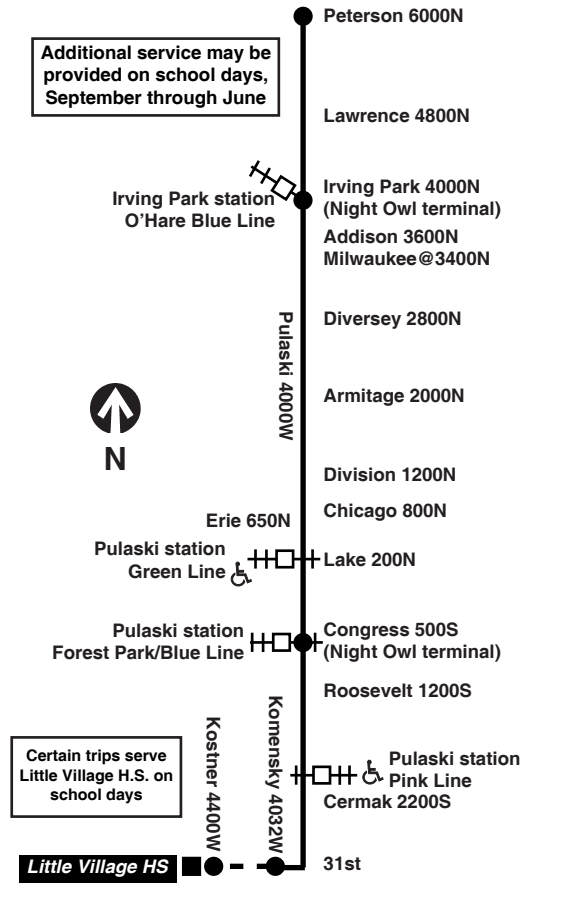

Northbound

Leave 31st/ Kostner	31st/ Komensky	Pulaski/ Roosevelt	Arrive Pulaski/ Erie
7:26am	7:29am	-----	-----
7:33	7:36	-----	-----
3:30pm	3:33pm	3:49pm	4:04pm

Chicago Transit Authority

53 

Pulaski

Effective September 3, 2017

am light face pm bold face

Southbound

Table with 7 columns: Leave Pulaski/Peterson, Leave Irving Park Blue Line, Leave Pulaski/Diversey, Leave Pulaski/Erie, Leave Pulaski/Roosevelt, Arrive 31st/Komensky. Shows bus departure and arrival times from 3:08N to 2:38N.