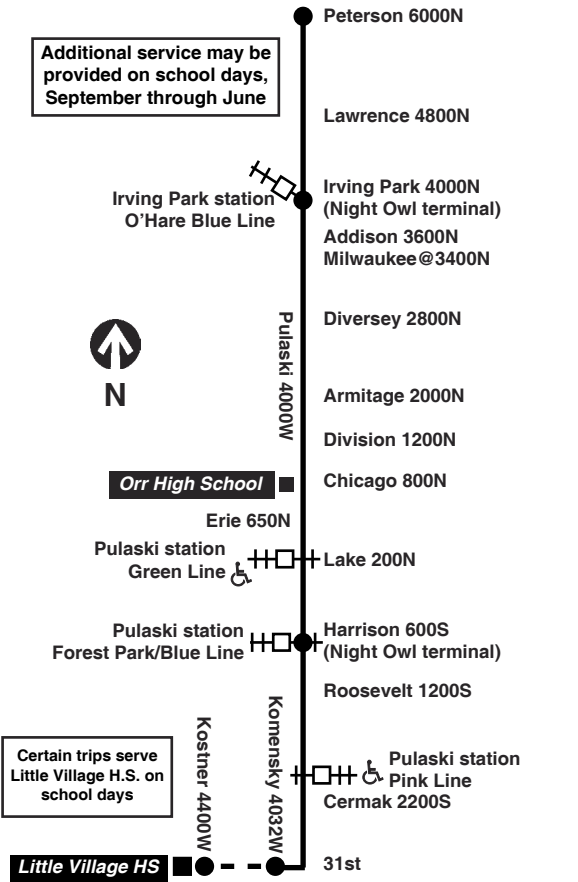

Supplementary service may be provided over portions of this route in addition to the trips shown. Please check destination signs and announcements when boarding buses.

For more information call the RTA Travel Information Center in Chicago: 312-836-7000. Open 6am until 7pm, Monday thru Saturday.

Para obtener mayor información, en Español, llame al Centro de Información: 312-836-7000.

#53 service to Little Village High School School days only

Southbound

| Lv Pulaski/ Peterson | Pulaski/ Irving Pk. | Pulaski/ Diversey | Pulaski/ Erie | Pulaski/ Roosevelt | 31st/ Komensky | Ar 31st/ Kostner |
|----------------------|---------------------|-------------------|---------------|--------------------|----------------|------------------|
| ----- | ----- | ----- | 6:59am | 7:11am | 7:22am | 7:25am |
| 6:22am | 6:35am | 6:46am | 7:05 | 7:17 | 7:29 | 7:32 |
| ----- | ----- | ----- | 2:41pm | 2:55pm | 3:12pm | 3:15pm |

Northbound

| Leave 31st/ Kostner | 31st/ Komensky | Pulaski/ Roosevelt | Arrive Pulaski/ Erie |
|---------------------|----------------|--------------------|----------------------|
| 7:26am | 7:29am | ----- | ----- |
| 7:33 | 7:36 | ----- | ----- |
| 3:30pm | 3:33pm | 3:49pm | 4:04pm |

Chicago Transit Authority

Pulaski

Effective August 21, 2022

Additional service may be provided on school days, September through June

Certain trips serve Little Village H.S. on school days

N53 Night Owl Service Harrison and Irving Park Blue Line