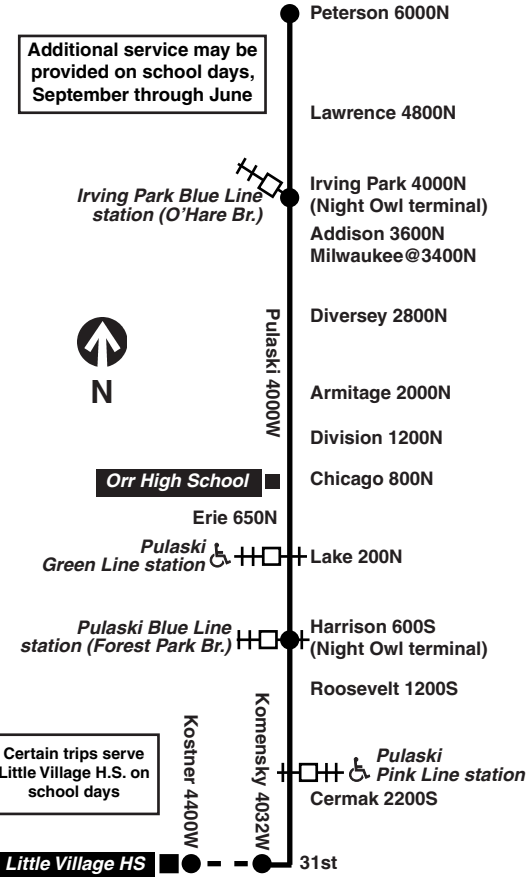

Federal law requires priority seating be designated for seniors and people with disabilities. **Please stand up** and yield these seats when needed for qualifying riders or when asked.

Schedules and other info in this timetable are subject to change. CTA does not assume responsibility for errors in timetables nor for inconvenience or damage resulting from delays.

Pay close attention to destination signs and announcements when boarding; added service may sometimes be provided over portions of this or any bus route and some trips can end before the furthest terminal on a line depending on service needs or time of day.

Bicycle racks are installed on the front of all CTA buses and are allowed on CTA trains during certain hours. See our Bike & Ride brochure or webpage for help on how to use racks and more.

Know before you go: Get alerts from us by text or e-mail about planned service changes every week or instant alerts for unplanned reroutes and disruptions. Sign up for CTA Updates today at transitchicago.com/updates.

For more travel information, use the Ventra app or call the RTA Travel Information Center at 312-836-7000. *Para obtener mayor información, en Español, llame al Centro de Información a 312-836-7000.*

Chicago Transit Authority

53 Pulaski

Effective Dec. 22, 2024

Additional service may be provided on school days, September through June

Certain trips serve Little Village H.S. on school days

N53 overnight (owl) service between Harrison and Irving Park Blue Line station

All CTA buses are accessible

transitchicago.com/bus/53

Monday thru Friday

Northbound

LV 31st/Komensky	Pulaski/Roosevelt	Pulaski/Erie	Pulaski/Diversey	AR Irving Pk Blue Ln	AR Pulaski/Peterson
-----	-----	3:03a	3:16a	3:23N	-----
-----	3:10H	3:16	3:29	3:37	3:47a
-----	3:40H	3:46	3:59	4:07	4:17
3:55a	4:05	4:02	4:15	4:23	4:33
-----	-----	4:15	4:28	4:36	4:46
-----	-----	4:25	4:38	4:46	4:56
-----	-----	4:35	4:48	4:56	5:06
4:25	4:35	4:45	4:58	5:06	5:16
-----	-----	5:00	5:13	5:21	5:31
4:55	5:05	5:15	5:28	5:36	5:46
-----	-----	5:27	5:40	5:48	5:59
5:17	5:28	5:39	5:53	6:02	6:13
-----	-----	5:46	6:01	6:12	6:23
5:30	5:42	5:54	6:09	6:20	6:32
5:40	5:52	6:04	6:19	6:30	6:42
-----	-----	6:09	6:24	6:35	6:47
5:50	6:02	6:14	6:29	6:40	6:52

then every 6 to 14 minutes from 31st/Komensky until

8:58	9:12	9:26	9:43	9:54	10:06
9:06	9:20	9:34	-----	-----	-----
9:12	9:26	9:40	9:57	10:08	10:20

then every 11 to 14 minutes from 31st/Komensky until

11:48	12:02p	12:16p	12:33p	12:44p	12:56p
-----	-----	-----	-----	-----	-----
12:03p	12:17	12:31	12:48	12:59	1:11

then every 7 to 14 minutes from 31st/Komensky until

1:32	1:46	2:00	2:17	2:28	2:40
-----	-----	2:05	2:22	2:33	2:45
1:42	1:56	2:10	2:27	2:38	2:50
1:50	2:04	2:18	2:35	2:46	2:58
-----	-----	2:22	2:42	2:53	3:06
2:00	2:14	2:28	2:45	2:56	3:08
-----	-----	2:34	2:55	3:07	3:20
2:10	2:25	2:39	2:58	3:09	3:22

then every 6 to 9 minutes from 31st/Komensky until

4:49	5:04	5:18	5:37	5:48	6:01
4:51	5:06	5:20	-----	-----	-----
5:01	5:16	5:30	5:49	6:00	6:13
5:05	5:20	5:34	-----	-----	-----
5:09	5:24	5:38	5:57	6:08	6:21

then every 9 to 12 minutes from 31st/Komensky until

6:55	7:07	7:19	7:34	7:43	7:54
6:56	7:08	7:20	-----	-----	-----
7:11	7:23	7:35	7:50	7:59	8:10
7:27	7:39	7:51	8:06	8:15	8:26
7:40	7:52	8:04	8:19	8:28	8:39
7:54	8:06	8:18	8:33	8:42	8:53
8:03	8:15	8:27	-----	-----	-----
8:08	8:20	8:32	8:47	8:56	9:07

then every 15 to 18 minutes from 31st/Komensky until

10:00	10:11	10:22	10:35	10:43	10:54
10:10	10:20	10:30	-----	-----	-----
10:20	10:31	10:42	10:55	11:03	11:14
10:40	10:50	11:01	11:14	11:22	11:32
11:00	11:10	11:20	11:33	11:41	11:51
11:10	11:20	11:30	-----	-----	-----
11:13	11:23	11:33	-----	-----	-----
11:20	11:30	11:40	11:53	12:01a	12:11a
11:38	11:48	11:58	-----	-----	-----
11:40	11:50	12:00a	12:13a	12:21	12:31
11:50	12:00a	12:10	-----	-----	-----
12:00a	12:10	12:20	12:33	12:41	12:51
12:20	12:30	12:40	12:53	1:01	1:11
12:40	12:50	1:00	1:13	1:21	1:31
1:00	1:10	1:20	1:33	1:41	1:51
1:26	1:36	1:46	1:59	2:06N	-----
-----	2:05H	2:11	-----	-----	-----
1:56	2:06	2:16	2:29	2:36N	-----
-----	2:40H	2:46	2:59	3:06N	-----

H - trip begins/ends at Pulaski/Harrison at time shown
N - N53 overnight (owl) service

#53 Pulaski

Southbound