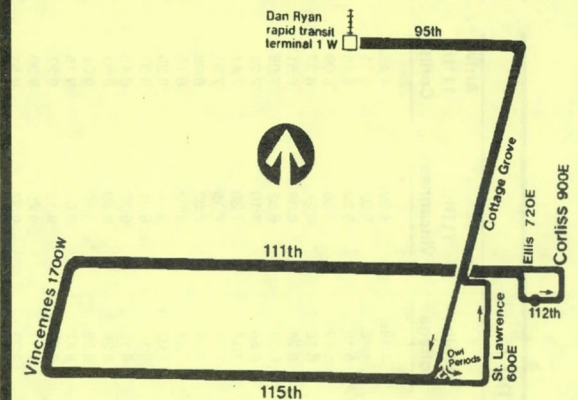

owl service from 115th continues every 30 minutes.

Southbound

Leave 95th/Ryan station	115th/ Cottage	111th Vincennes	Arrive 111th/ Corliss
3:38a	3:48a	-----	-----
4:08	4:18	4:32a	4:45a
4:38	4:48	5:02	5:15
5:08	5:18	5:32	5:45
5:38	5:48	6:02	6:15
6:08	6:18	6:32	6:45
6:38	6:48	7:02	7:15
7:00	7:10	7:24	7:37
7:20	7:30	7:44	7:57
7:40	7:50	8:04	8:17
7:55	8:05	8:19	8:32
8:10	8:21	8:35	8:48
8:25	8:37	8:51	9:04
8:40	8:53	9:07	9:20
8:55	9:08	9:22	9:35
9:10	9:23	9:37	9:50
9:25	9:38	9:52	10:05
9:40	9:53	10:07	10:20
9:55	10:08	10:22	10:35
10:10	10:23	10:37	10:50
10:25	10:38	10:52	11:05
10:40	10:53	11:07	11:21
10:55	11:08	11:22	11:37
11:10	11:23	11:38	11:53
Then every 15 minutes at			
:10	:23	:38	:53
:25	:38	:53	:08
:40	:53	:08	:23
:55	:08	:23	:38
until			
5:10p	5:23p	5:38p	5:53p
5:25	5:38	5:53	6:08
5:40	5:53	6:08	6:23
5:55	6:08	6:23	6:37
6:10	6:23	6:38	6:51
6:26	6:39	6:53	7:06
6:42	6:55	7:09	7:21
7:00	7:12	7:26	7:38
7:20	7:31	7:45	7:57
7:40	7:51	8:05	8:17
8:00	8:11	8:25	8:37
8:20	8:31	8:45	8:57
8:40	8:51	9:05	9:17
9:00	9:11	9:25	9:37
9:20	9:31	9:45	9:57
9:40	9:51	10:04	10:16
10:00	10:10	10:23	10:35
10:20	10:30	10:43	10:55
10:40	10:50	11:03	11:15
11:00	11:10	11:23	11:35
11:20	11:30	11:43	11:55
11:40	11:50	12:03a	12:15a
12:08a	12:18a	12:31	12:43
12:38	12:48	-----	-----

owl service from 115th continues every 30 minutes.

am dark face
pm dark face

Note: additional rush hour service on Cottage Grove is provided by #104 Pullman/Altgeld.

Effective September 04, 1990

111 Pullman/ 111th/115th