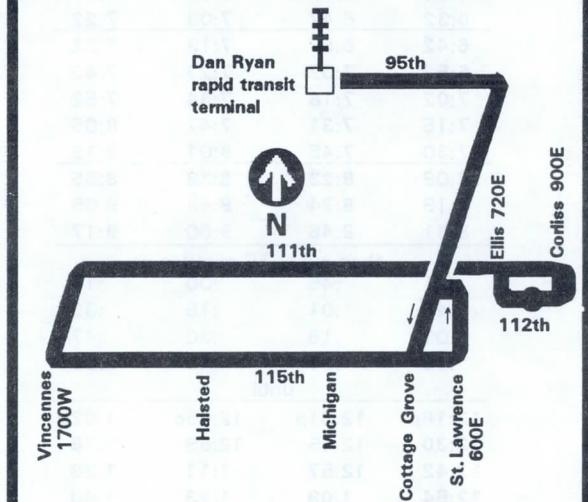

Sunday

Northbound

Leave 111th/ Corliss	111th/ Vincennes	115th/ Cottage	Arrive 95/Ryan station
5:53a	6:06a	5:50a	6:03 a
6:23	6:36	6:20	6:33
6:53	7:06	6:50	7:03
7:23	7:36	7:20	7:33
7:50	8:03	7:50	8:03
8:10	8:23	8:17	8:30
8:30	8:43	8:37	8:50
8:50	9:03	8:57	9:10
9:30	9:43	9:17	9:30
then every 20 minutes at			
:10	:23	:37	:51
:30	:43	:57	:11
:50	:03	:17	:31
until			
6:50p	7:03p	7:17p	7:31 p
then every 20 minutes at			
:10	:23	:37	:51
:30	:43	:57	:11
:50	:03	:17	:31
until			
10:10	10:23	10:37	10:50

Southbound

Leave 95/Ryan station	115th/ Cottage	111th/ Vincennes	Arrive 111th/ Corliss
6:08	6:18	6:31	6:43
then every 30 minutes until			
8:00	8:10	8:23	8:36
8:20	8:30	8:44	8:57
8:40	8:51	9:05	9:18
then every 20 minutes at			
:00	:11	:25	:38
:20	:31	:45	:58
:40	:51	:05	:18
until			
6:00 p	6:11 p	6:26p	6:38p
6:20	6:32	6:46	6:58
6:40	6:50	7:04	7:16
then every 20 minutes at			
:00	:10	:24	:36
:20	:30	:44	:56
:40	:50	:04	:06
until			
10:00	10:10	10:24	10:36
10:20	10:30	---	---
10:40	10:50	---	---
11:00	11:10	---	---
11:20	11:30	---	---
11:40	11:50	---	---
12:08 a	12:18 a	---	---

Effective March 29, 1992

111 Pullman/ 111th/115th