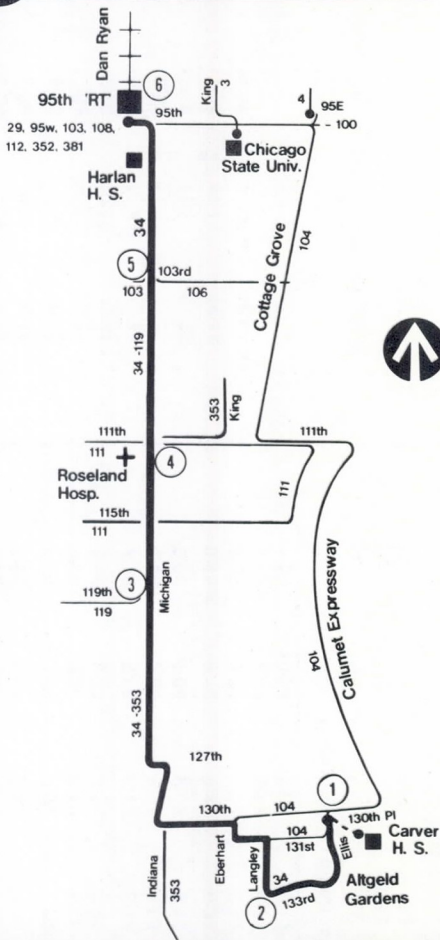

34 South Michigan

plus 104 Altgeld trips

Chicago Transit Authority

For more information call the RTA
24 hour Travel Information Center
in Chicago 836-7000

For better service call during off-peak hours

Monday-Friday

Northbound

① 130th Pl. Ellis	② Langley 133rd	③ 119th Michigan	④ 111th Michigan	⑤ 103rd Michigan	⑥ 95th RT Sta
12:04 a	12:06 a	12:14 a	12:18 a	12:21 a	12:27 a
12:24	12:26	12:34	12:38	12:41	12:47
12:44	12:46	12:54	12:58	1:01	1:07
1:04	1:06	1:14	1:18	1:21	1:27
1:45	1:47	1:55	1:59	2:02	2:06
2:30	2:32	2:40	2:44	2:47	2:51
3:30	3:32	3:40	3:44	3:47	3:51
4:30	4:32	4:40	4:44	4:47	4:51
4:50	4:52	5:00	5:04	5:08	5:12
5:10	5:12	5:20	5:24	5:28	5:33
5:30	5:32	5:41	5:45	5:49	5:54
5:50	5:52	6:01	6:05	6:09	6:14
6:08	6:10	6:19	6:23	6:27	6:32
6:23	6:25	6:35	6:39	6:43	6:50
6:33	6:35	6:46	6:50	6:55	7:02
6:42	6:44	6:56	7:01	7:06	7:14

Then every 5-10 minutes until:

9:56	9:58	10:10	10:15	10:20	10:26
10:08	10:10	10:22	10:27	10:32	10:38
10:20	10:22	10:34	10:39	10:44	10:50
10:32	10:34	10:46	10:51	10:56	11:02
10:38	10:40	10:52	10:57	11:02	11:08
10:50	10:52	11:04	11:09	11:14	11:20
11:02	11:04	11:16	11:21	11:26	11:32
11:14	11:16	11:28	11:34	11:39	11:45
11:26	11:28	11:40	11:46	11:51	11:57
11:42	11:44	11:56	12:02 p	12:07 p	12:13 p
11:54	11:56	12:08 p	12:14	12:19	12:25
12:06 p	12:08 p	12:20	12:26	12:31	12:37
12:18	12:20	12:32	12:38	12:43	12:49
12:33	12:35	12:47	12:53	12:58	1:04
12:45	12:47	12:59	1:05	1:10	1:16
12:57	12:59	1:11	1:17	1:22	1:28
1:09	1:11	1:23	1:29	1:34	1:40
1:21	1:23	1:35	1:41	1:46	1:52
1:33	1:35	1:47	1:53	1:58	2:04
1:45	1:47	1:59	2:05	2:10	2:16
1:59	2:01	2:13	2:19	2:24	2:30
2:11	2:13	2:25	2:31	2:36	2:42
2:23	2:25	2:37	2:43	2:48	2:54
2:41	2:43	2:55	3:01	3:06	3:12
2:53	2:55	3:07	3:13	3:18	3:24
3:05	3:07	3:19	3:25	3:30	3:36
3:24	3:26	3:38	3:44	3:49	3:55
3:40	3:42	3:54	3:59	4:04	4:11
3:54	3:56	4:08	4:13	4:17	4:24
4:03	4:05	4:17	4:22	4:26	4:33
4:16	4:18	4:30	4:35	4:39	4:46

Then every 8-10 minutes until

6:01	6:03	6:12	6:16	6:20	6:26

Then every 10 minutes until

8:21	8:23	8:32	8:36	8:40	8:46
8:33	8:35	8:44	8:48	8:52	9:58
8:45	8:47	8:56	9:00	9:04	9:10
8:57	8:59	9:08	9:12	9:26	9:22
9:11	9:13	9:22	9:26	9:30	9:36
9:25	9:27	9:36	9:40	9:44	9:50
9:39	9:41	9:50	9:54	9:58	10:03
9:54	9:56	10:04	10:08	10:11	10:17
10:09	10:11	10:19	10:23	10:26	10:32
10:24	10:26	10:34	10:38	10:41	10:47
10:44	10:46	10:54	10:58	11:01	11:07
11:04	11:06	11:14	11:18	11:21	11:27
11:24	11:26	11:34	11:38	11:41	11:47
11:44	11:46	11:54	11:58	12:01 a	12:07 a

Southbound

⑥ 95th RT Sta	⑤ 103rd Michigan	④ 111th Michigan	③ 119th Michigan	② Langley 133rd	① 130th Pl. Ellis
12:00m	12:04 a	12:08 a	12:12 a	12:21 a	12:23 a
12:20 a	12:24	12:28	12:32	12:41	12:43
12:40	12:44	12:48	12:52	1:01	1:03
1:23	1:27	1:30	1:34	1:43	1:45
2:08	2:12	2:15	2:19	2:28	2:30
3:08	3:12	3:15	3:19	3:28	3:30
4:08	4:12	4:15	4:19	4:28	4:30
—	4:32	4:35	4:39	4:48	4:50
—	4:52	4:55	4:59	5:08	5:10
5:00	5:04	5:08	5:12	5:22	5:24
5:17	5:21	5:25	5:29	5:39	5:41
5:37	5:41	5:45	5:49	5:59	6:01
5:52	5:56	6:00	6:04	6:14	6:16
6:04	6:08	6:12	6:16	6:26	6:28
—	6:18	6:21	6:25	6:35	6:37
6:19	6:23	6:27	6:31	6:41	6:43
6:31	6:35	6:39	6:43	6:53	6:55
—	6:43	6:46	6:50	7:00	7:02
6:43	6:47	6:51	6:55	7:05	7:07
6:53	6:57	7:01	7:05	7:15	7:17
7:07	7:11	7:15	7:19	7:30	7:32
7:16	7:20	7:24	7:28	7:39	7:41
7:31	7:35	7:39	7:43	7:54	7:56
7:41	7:45	7:49	7:53	8:04	8:06
7:55	8:00	8:04	8:08	8:19	8:21
8:12	8:16	8:20	8:24	8:35	8:37
8:27	8:31	8:35	8:39	8:50	8:52
8:45	8:49	8:54	8:59	9:10	9:12
8:55	8:59	9:04	9:09	9:20	9:22
9:10	9:14	9:19	9:24	9:35	9:37
9:30	9:34	9:39	9:44	9:55	9:57
9:40	9:44	9:49	9:54	10:05	10:07
9:52	9:56	10:01	10:06	10:17	10:19
10:04	10:08	10:13	10:18	10:29	10:31

Then every 12 minutes at

*04	*08	*13	*18	*29	*31
*16	*20	*25	*30	*41	*43
*28	*32	*37	*42	*53	*55
*40	*44	*49	*54	*05	*07
*52	*56	*01	*06	*17	*19

until

1:40 p	1:44 p	1:49 p	1:54 p	2:05 p	2:07 p

Then every 5-10 minutes until