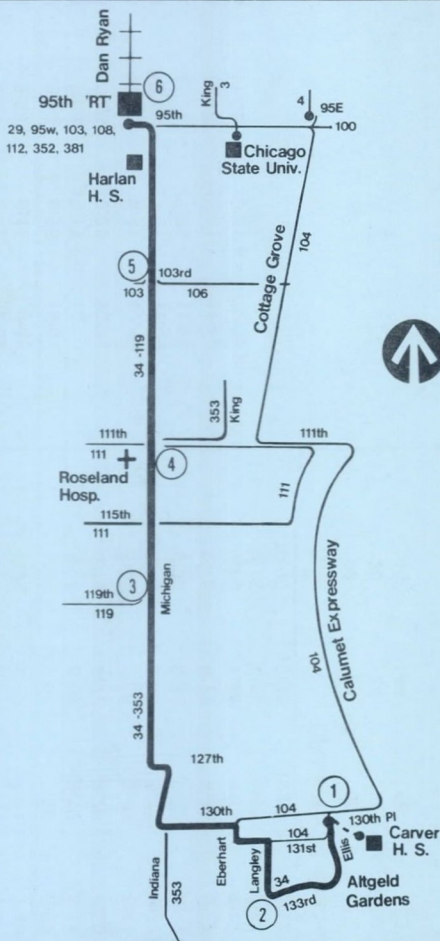

# 34 South Michigan

plus 104 Altgeld trips

## Chicago Transit Authority

For more information call the RTA  
24 hour Travel Information Center  
836-7000

**Monday-Friday**

**Northbound**

① 130th Pl. Ellis	② Langley 133rd	③ 119th Michigan	④ 111th Michigan	⑤ 103rd Michigan	⑥ 95th RT Sta
12:04 a	12:06 a	12:14 a	12:18 a	12:21 a	12:27 a
12:24	12:26	12:34	12:38	12:41	12:47
12:44	12:46	12:54	12:58	1:01	1:07
1:04	1:06	1:14	1:18	1:21	1:27
1:45	1:47	1:55	1:59	2:02	2:06
2:30	2:32	2:40	2:44	2:47	2:51
3:30	3:32	3:40	3:44	3:47	3:51
4:30	4:32	4:40	4:44	4:47	4:51
4:50	4:32	5:00	5:04	5:08	5:12
5:10	5:12	5:20	5:24	5:28	5:33
5:30	5:32	5:41	5:45	5:49	5:54
5:50	5:52	6:01	6:05	6:09	6:14
6:08	6:10	6:19	6:23	6:27	6:32
6:23	6:25	6:35	6:39	6:43	6:50
6:33	6:35	6:46	6:50	6:55	7:02
6:42	6:44	6:56	7:01	7:06	7:14

Carver trips operate through Altgeld via 131st.  
c - Via Calumet Expwy.-115th-Michigan.

## Northbound

Carver  
H.S.

11:40a  
12:31p  
1:08  
1:09  
1:52  
1:56  
2:01  
2:34  
2:37  
2:40c  
2:43  
2:47  
3:20c  
3:22  
3:26  
4:09c  
5:09  
6:02

For lost and found  
information call  
**664-7200**