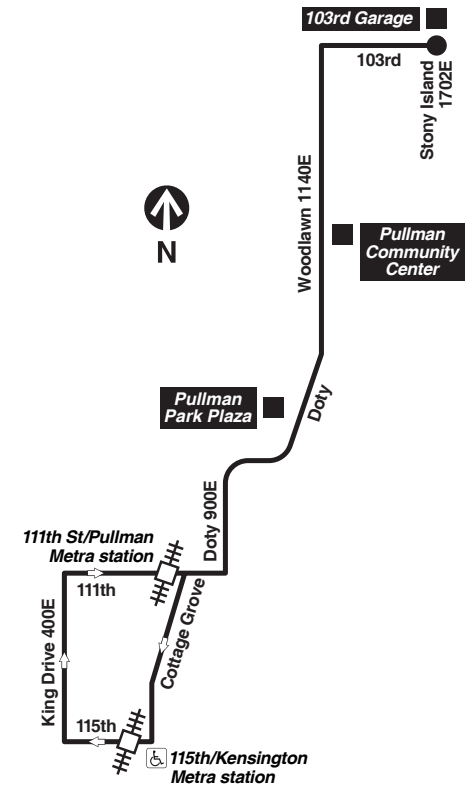

Para obtener mayor información, en Español, llame al Centro de Información: 312-836-7000.

Monday thru Friday 111A Pullman Shuttle

Southbound			Northbound		
Leave 103rd/ Stony Island	Pullman Community Center	Arrive 115th/ Cottage Grove	Leave 115th/ Cottage Grove	Pullman Community Center	Arrive 103rd/ Stony Island
6:10am	6:16am	6:24am	6:24am	6:35am	6:43am
6:30	6:36	6:44	6:44	6:55	7:03
6:50	6:56	7:04	7:04	7:15	7:23
7:10	7:16	7:24	7:24	7:35	7:43
7:30	7:36	7:44	7:44	7:55	8:03
7:50	7:56	8:04	8:04	8:15	8:23
8:10	8:16	8:24	8:24	8:35	8:43
8:30	8:36	8:44	8:44	8:55	9:04
8:50	8:56	9:04	9:04	9:15	9:23
9:10	9:16	9:24	9:24	9:35	9:43
9:30	9:36	9:45	9:45	9:55	10:04
9:50	9:56	10:05	10:05	10:15	10:24
10:10	10:16	10:25	10:25	10:35	10:44
10:30	10:36	10:44	10:44	10:55	11:03
10:50	10:56	11:04	11:04	11:15	11:23
11:10	11:16	11:25	11:25	11:36	11:44
11:30	11:36	11:45	11:45	11:56	12:04pm
11:50	11:56	12:05pm	12:05pm	12:16pm	12:24
12:10pm	12:16pm	12:25	12:25	12:36	12:44
12:30	12:36	12:45	12:45	12:56	1:04
12:50	12:56	1:05	1:05	1:16	1:24
1:10	1:16	1:25	1:25	1:36	1:44
1:30	1:36	1:45	1:45	1:55	2:04
1:50	1:56	2:05	2:05	2:15	2:24
2:10	2:16	2:25	2:25	2:35	2:44
2:30	2:36	2:45	2:45	2:55	3:04
2:50	2:56	3:05	3:05	3:16	3:24
3:10	3:16	3:25	3:25	3:36	3:44
3:30	3:36	3:45	3:45	3:56	4:04
3:50	3:56	4:05	4:05	4:16	4:24
4:10	4:16	4:25	4:25	4:36	4:44
4:30	4:36	4:44	4:44	4:54	5:03
4:50	4:56	5:04	5:04	5:14	5:23
5:10	5:16	5:24	5:24	5:34	5:43
5:30	5:36	5:44	5:44	5:54	6:03
5:50	5:56	6:04	6:04	6:14	6:23
6:10	6:16	6:24	6:24	6:34	6:43
6:30	6:36	6:44	6:44	6:54	7:03
6:50	6:56	7:04	7:04	7:14	7:23
7:10	7:16	7:24	7:24	7:34	7:43
7:30	7:36	7:44	7:44	7:54	8:02