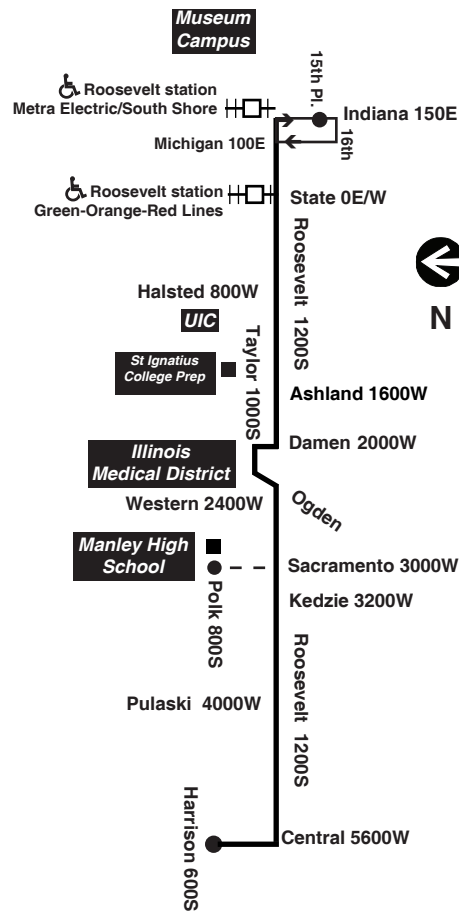

CTA Bike & Ride

Bicycle racks are available on the front exteriors of CTA buses. Bicycles can be placed on bicycle racks during normal hours of operation for each route. Racks accommodate two (2) bicycles at a time. Bicycles are also permitted on CTA trains during certain hours.

Please Stand Up &

for Seniors and People with Disabilities

Federal law requires priority seating be designated for seniors and people with disabilities.

The schedules and other information in this timetable are subject to change. CTA does not assume responsibility for errors in timetables, nor for inconvenience or damage resulting from delayed trains or buses due to weather, traffic conditions, etc.

Supplementary service may be provided over portions of this route in addition to the trips shown. Please check destination signs and announcements when boarding buses.

CTA operating costs are funded in part through the Regional Transportation Authority, by the federal and state governments, and the City of Chicago and County of Cook.

For more Information call the RTA Travel Information Center in Chicago: 312-836-7000. Open 5 a.m. until 1 a.m. every day.

Para obtener mayor información, en Español, llame al Centro de Información: 312-836-7000.

Chicago Transit Authority

12

Roosevelt

Effective December 22, 2013

Additional service may be provided on school days, late August through June

Monday thru Friday

Eastbound

Leave Central/Harrison	Roosevelt/Pulaski	Roosevelt/Kedzie	Roosevelt/Ashland	Roosevelt/Michigan	15th Pl./Indiana
-----	-----	3:41am	3:48am	3:58am	4:02am
-----	-----	4:06	4:13	4:23	4:27
4:12am	4:19am	4:23	4:30	4:40	4:44
-----	-----	4:39	4:46	4:56	5:00
4:42	4:49	4:54	5:01	5:11	5:15
4:59	5:07	5:12	5:20	5:30	5:34
-----	-----	5:21	5:30	5:41	5:45
5:16	5:25	5:30	5:39	5:50	5:53
-----	-----	5:39	5:48	6:00	6:03
5:33	5:42	5:48	5:57	6:08	6:11
-----	-----	5:55	6:05	6:16	6:20
5:48	5:57	6:03	6:13	6:24	6:28
-----	-----	6:10	6:20	6:31	6:35
6:01	6:11	6:17	6:27	6:38	6:42
-----	-----	6:22	6:32	6:44	6:47
6:11	6:21	6:27	6:37	6:49	6:52
-----	-----	6:32	6:43	6:55	6:58
6:20	6:30	6:37	6:48	6:59	7:03
-----	-----	6:41	6:52	7:04	7:08
6:29	6:40	6:46	6:57	7:09	7:13
-----	-----	6:51	7:02	7:14	7:17
6:38	6:49	6:56	7:07	7:19	7:22
-----	-----	7:00	7:11	7:23	7:27
6:47	6:59	7:06	7:18	7:30	7:33
-----	-----	7:10	7:22	7:35	7:38
6:55	7:07	7:14	7:26	7:39	7:42
7:04	7:16	7:24	7:36	7:48	7:51
7:12	7:24	7:32	7:44	7:57	8:00
7:20	7:32	7:40	7:53	8:06	8:09
7:28	7:41	7:49	8:02	8:15	8:18
7:36	7:49	7:57	8:10	8:23	8:26
7:45	7:58	8:06	8:19	8:32	8:35
7:54	8:07	8:14	8:27	8:40	8:43
then every 9 to 11 minutes until					
11:33	11:43	11:50	12:04	12:19	12:22
-----	-----	11:55	12:09	12:24	12:27
11:43	11:53	12:00pm	12:14pm	12:29pm	12:32pm
then every 10 minutes until					
1:03pm	1:13pm	1:20	1:34	1:49	1:52
-----	-----	1:25	1:39	1:54	1:57
1:13	1:23	1:30	1:44	1:59	2:02
1:23	1:33	1:40	1:54	2:09	2:12
1:33	1:43	1:50	2:04	2:19	2:22
1:43	1:53	2:00	2:14	2:29	2:32
then every 7 to 9 minutes until					
5:35	5:46	5:53	6:09	6:29	6:32
5:45	5:56	6:03	6:19	6:39	6:42
5:57	6:07	6:13	6:28	6:47	6:50
6:07	6:17	6:23	6:38	6:57	7:00
then every 11 to 12 minutes until					
6:52	7:02	7:08	7:22	7:40	7:43
7:04	7:14	7:21	7:34	7:52	7:54
7:17	7:27	7:33	7:47	8:04	8:07
7:29	7:39	7:46	7:59	8:16	8:19
7:44	7:53	7:59	8:11	8:28	8:30
7:58	8:07	8:13	8:25	8:42	8:44
8:12	8:21	8:27	8:39	8:55	8:58
8:27	8:36	8:42	8:54	9:09	9:12
8:47	8:56	9:02	9:14	9:29	9:32
9:07	9:16	9:22	9:33	9:48	9:50
9:29	9:37	9:42	9:53	10:07	10:09
9:49	9:57	10:03	10:13	10:27	10:29
10:10	10:18	10:23	10:33	10:46	10:49
10:30	10:38	10:43	10:53	11:06	11:08
10:50	10:58	11:03	11:13	11:25	11:27
11:10	11:17	11:22	11:30	11:40	11:42
11:30	11:37	11:42	11:50	12:00am	12:02am
11:50	11:57	12:02am	12:10am	12:20	12:22
12:10am	12:17am	12:22	12:30	12:40	12:42
12:30	12:37	12:42	12:50	1:00	1:02

am light face pm bold face

12 Roosevelt

Westbound