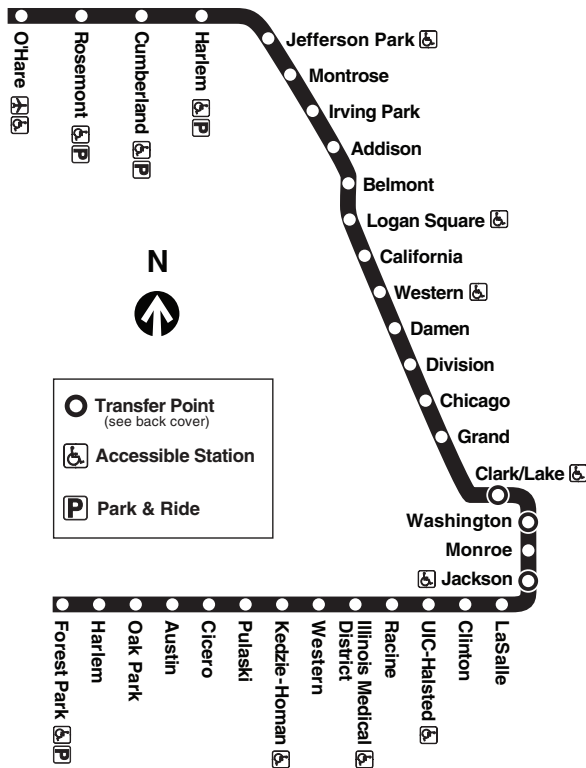

Clark/Lake: Green, Orange, Brown, Purple, Pink lines.

Bikes on Trains

Bicycles are permitted on trains every weekday except from 7:00 a.m. to 9:00 a.m. and 4:00 p.m. to 6:00 p.m. On Saturdays, Sundays and holidays, bicycles are allowed on trains all day. Bicycles are not permitted on trains July 3.

Night Owl Service

Service operates 24 hours a day between O'Hare and Forest Park. Connecting bus/rail routes which provide Night Owl service from about midnight to 5:00 a.m. are indicated below. Most owl routes operate at 30 minute intervals.

Connections between Red and Blue lines made at Jackson and Washington. Connections to the following Night Owl buses made at Washington and State: N4, N20, N22, N60, N62, N66.

Other Night Owl routes which connect with Blue Line trains to O'Hare and Forest park include: N49 Western, N53 Pulaski, N9 Ashland which operates 1 block east of Illinois Medical District station, N66 Chicago, N77 Belmont, and N81 Lawrence at Jefferson Park.

Please Stand Up for Seniors and People with Disabilities.

Federal law requires priority seating be designated for seniors and people with disabilities.

For more information call the RTA Travel Information Center: 1-312-836-7000. Open 5 a.m. until 1 a.m. every day.

Para obtener mayor información, en Español, llame al Centro de Información: 1-312-836-7000.

Chicago Transit Authority

Blue Line Trains

Effective October 20, 2013

Night Owl Service between O'Hare and Forest Park

Monday thru Friday

Blue Line Trains

To O'Hare

Lv Forest Park	Cicero	Racine	Clark/Lake	Logan Square	Jefferson Park	Arrive O'Hare
3:00am	3:09am	3:21am	3:30am	3:44am	3:54am	4:08am
3:15	3:24	3:36	3:45	3:59	4:09	4:23
3:30	3:39	3:51	4:00	4:14	4:24	4:38
3:45	3:54	4:06	4:15	4:29	4:39	4:53
4:00	4:09	4:21	4:30	4:44	4:54	5:08
4:12	4:21	4:33	4:42	4:56	5:06	5:20
4:24	4:33	4:45	4:54	5:08	5:18	5:32
4:35	4:44	4:56	5:06	5:20	5:30	5:44

then every 10 minutes until

6:25	6:34	6:47	6:57	7:11	7:21	7:35
6:34	6:43	6:56	7:06	7:20	7:30	7:44
6:43	6:52	7:05	7:15	7:29	7:39	7:53
6:51	7:01	7:14	7:23	7:37	7:47	8:01
7:00	7:09	7:22	7:32	7:46	7:56	8:10
7:08	7:18	7:31	7:40	7:54	8:04	8:18
7:17	7:26	7:39	7:49	8:03	8:13	8:27
7:25	7:35	7:48	7:57	8:11	8:21	8:35
7:34	7:43	7:56	8:06	8:20	8:30	8:44
7:42	7:52	8:05	8:14	8:28	8:38	8:52
7:51	8:00	8:13	8:23	8:37	8:47	9:01
7:59	8:09	8:22	8:31	8:45	8:55	9:09
8:08	8:17	8:30	8:40	8:54	9:04	9:18
8:16	8:25	8:38	8:48	9:02	9:12	9:26
8:23	8:33	8:46	8:56	9:10	9:20	9:34
8:31	8:40	8:53	9:03	9:18	9:28	9:42
8:38	8:48	9:01	9:11	9:25	9:35	9:49
8:46	8:55	9:08	9:18	9:33	9:43	9:57
8:53	9:03	9:16	9:26	9:40	9:50	10:04
9:01	9:10	9:23	9:33	9:48	9:58	10:12
9:08	9:18	9:31	9:41	9:55	10:05	10:19
9:16	9:25	9:38	9:48	10:03	10:13	10:27
9:23	9:33	9:46	9:56	10:10	10:20	10:34
9:31	9:40	9:53	10:03	10:18	10:28	10:42
9:38	9:48	10:01	10:11	10:25	10:35	10:49

then every 7 to 8 minutes until

10:09	10:18	10:31	10:41	10:56	11:06	11:20
10:17	10:26	10:39	10:49	11:04	11:14	11:28
10:25	10:34	10:47	10:57	11:12	11:22	11:36

then every 10 minutes until

1:55pm	2:04pm	2:17pm	2:27pm	2:41pm	2:51pm	3:05pm
2:02	2:12	2:25	2:34	2:48	2:58	3:12
2:10	2:19	2:32	2:42	2:56	3:06	3:20

then every 3 to 8 minutes until

7:16	7:25	7:38	7:47	8:01	8:11	8:25
7:25	7:34	7:47	7:56	8:10	8:20	8:34
7:35	7:44	7:57	8:06	8:20	8:30	8:44

then every 10 minutes until

12:15am	12:24am	12:37am	12:46am	1:00am	1:10am	1:24am
12:30	12:39	12:51	1:00	1:14	1:24	1:38
12:45	12:54	1:06	1:15	1:29	1:39	1:53
1:00	1:09	1:21	1:30	1:44	1:54	2:08
1:15	1:24	1:36	1:45	1:59	2:09	2:23
1:30	1:39	1:51	2:00	2:14	2:24	2:38
2:00	2:09	2:21	2:30	2:44	2:54	3:08
2:30	2:39	2:51	3:00	3:14	3:24	3:38

am light face pm bold face

To Forest Park

Leave O'Hare	Jefferson Park	Logan Square	Clark/Lake	Racine	Cicero	Arr Forest Park
3:00am	3:14am	3:24am	3:37am	3:47am	3:59am	4:07am
3:15	3:29	3:39	3:52	4:02	4:14	4:22
3:30	3:44	3:54	4:07	4:17	4:29	4:37
3:45	3:59	4:09	4:22	4:32	4:44	4:52
4:00	4:14	4:24	4:37	4:47	4:59	5:07

then every 10 minutes until