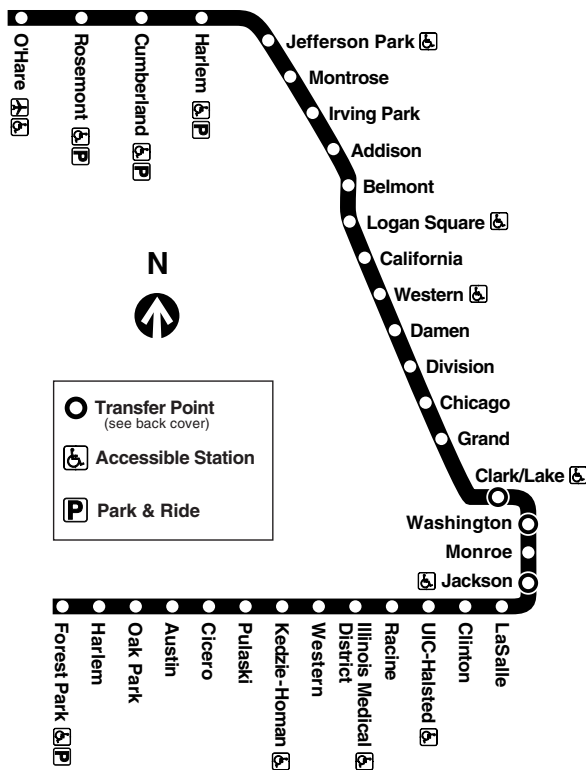

Washington: Red Line (with Farecard only).

Clark/Lake: Green, Orange, Brown, Purple, Pink lines.

Bikes on Trains

Bicycles are permitted on trains every weekday except from 7:00 a.m. to 9:00 a.m. and 4:00 p.m. to 6:00 p.m. On Saturdays, Sundays and holidays, bicycles are allowed on trains all day.

Night Owl Service

Service operates 24 hours a day between O'Hare and Forest Park. Connecting bus/rail routes which provide Night Owl service from about midnight to 5:00 a.m. are indicated below. Most owl routes operate at 30 minute intervals.

Connections between Red and Blue lines made at Jackson and Washington. Connections to the following Night Owl buses made at Washington and State: N4, N20, N22, N60, N62, N66.

Other Night Owl routes which connect with Blue Line trains to O'Hare and Forest park include: N49 Western, N53 Pulaski, N9 Ashland which operates 1 block east of Illinois Medical District station, N66 Chicago, N77 Belmont, and N81 Lawrence at Jefferson Park.

Please Stand Up for Seniors and People with Disabilities.

Federal law requires priority seating be designated for seniors and people with disabilities.

For more Information call the RTA Travel Information Center: 1-312-836-7000. Open 5 a.m. until 1 a.m. every day.

Para obtener mayor información, en Español, llame al Centro de Información: 1-312-836-7000.

Chicago Transit Authority

Blue Line Trains

Effective October 4, 2015

Night Owl Service between O'Hare and Forest Park

Monday thru Friday

To O'Hare

Lv Forest Park	Cicero	UIC-Halsted	Clark/Lake	Logan Square	Jefferson Park	Arrive O'Hare
3:00am	3:11am	3:25am	3:33am	3:47am	3:57am	4:11am
3:15	3:26	3:40	3:48	4:02	4:12	4:26
3:30	3:41	3:55	4:03	4:17	4:27	4:41
then every 10 minutes until						
6:30	6:41	6:55	7:03	7:17	7:27	7:42
6:37	6:49	7:03	7:11	7:25	7:35	7:50
6:45	6:56	7:10	7:19	7:33	7:43	7:58
6:52	7:04	7:18	7:26	7:40	7:51	8:05
7:00	7:11	7:25	7:34	7:48	7:58	8:13
7:07	7:19	7:33	7:41	7:55	8:06	8:20
7:15	7:26	7:40	7:49	8:03	8:13	8:28
-----	-----	7:44	7:52	8:06	8:17	-----
7:22	7:34	7:48	7:56	8:10	8:21	8:35
7:30	7:41	7:55	8:04	8:18	8:28	8:43
-----	-----	7:59	8:07	8:21	8:32	-----
7:37	7:49	8:03	8:11	8:25	8:36	8:50
7:45	7:56	8:10	8:19	8:33	8:43	8:58
-----	-----	8:13	8:21	8:35	8:46	-----
7:52	8:04	8:18	8:26	8:40	8:51	9:05
then every 3 to 8 minutes from UIC/Halsted and every 7 to 8 minutes from Forest Park until						
9:15	9:26	9:40	9:49	10:03	10:13	10:28
-----	-----	9:44	9:52	10:06	10:17	10:31
9:22	9:34	9:48	9:56	10:10	10:21	10:35
9:30	9:41	9:55	10:04	10:18	10:28	10:43
then every 10 minutes until						
2:30pm	2:41pm	2:55pm	3:03pm	3:17pm	3:28pm	3:42pm
2:37	2:48	3:02	3:11	3:25	3:35	3:49
2:45	2:56	3:10	3:18	3:32	3:43	3:57
then every 6 to 8 minutes until						
3:42	3:53	4:07	4:15	4:29	4:40	4:54
-----	-----	4:13	4:21	4:35	4:46	5:00
3:54	4:05	4:19	4:27	4:41	4:52	5:06
then every 3 to 6 minutes from UIC/Halsted and every 3 to 10 minutes from Forest Park until						
5:09	5:20	5:34	5:43	5:57	6:08	6:22
5:12	5:23	5:37	5:46	6:00	6:11	6:25
5:16	5:27	5:41	5:50	6:04	6:15	6:29
-----	-----	5:45	5:54	6:08	6:19	6:33
5:25	5:36	5:50	5:59	6:13	6:24	6:38
5:30	5:41	5:55	6:04	6:18	6:29	6:43
-----	-----	6:00	6:09	6:23	6:34	6:48
5:40	5:51	6:05	6:14	6:28	6:39	6:53
5:45	5:56	6:10	6:19	6:33	6:44	6:58
-----	-----	6:15	6:24	6:38	6:49	7:03
5:55	6:06	6:20	6:29	6:43	6:54	7:08
6:01	6:12	6:26	6:35	6:49	7:00	7:14
6:08	6:19	6:33	6:41	6:55	7:06	7:20
6:15	6:26	6:40	6:48	7:02	7:13	7:27
6:22	6:33	6:47	6:56	7:10	7:20	7:34
6:30	6:41	6:55	7:03	7:17	7:28	7:42
6:37	6:48	7:02	7:11	7:25	7:35	7:49
6:45	6:56	7:10	7:18	7:32	7:43	7:57
6:52	7:03	7:17	7:26	7:40	7:50	8:04
7:00	7:11	7:25	7:33	7:47	7:58	8:12
then every 10 minutes until						
12:00am	12:11am	12:25am	12:33am	12:47am	12:58am	1:12am
12:15	12:26	12:40	12:48	1:02	1:12	1:26
12:30	12:41	12:55	1:03	1:17	1:27	1:41
12:45	12:56	1:10	1:18	1:32	1:42	1:56
1:00	1:11	1:25	1:33	1:47	1:57	2:11
1:15	1:26	1:40	1:48	2:02	2:12	2:26
1:30	1:41	1:55	2:03	2:17	2:27	2:41
2:00	2:11	2:25	2:33	2:47	2:57	3:11
2:30	2:41	2:55	3:03	3:17	3:27	3:41

am light face pm bold face

Blue Line Trains

To Forest Park