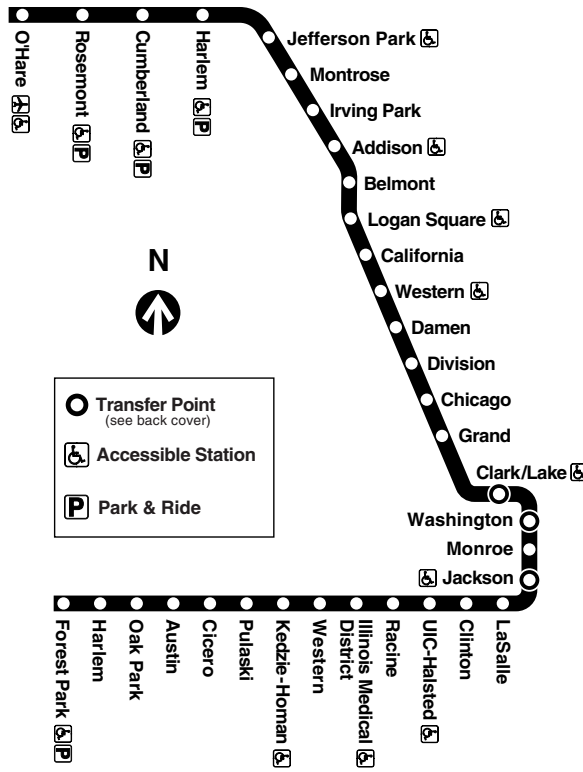

Bikes on Trains

Bicycles are permitted on trains every weekday except from 7:00 a.m. to 9:00 a.m. and 4:00 p.m. to 6:00 p.m. On Saturdays, Sundays and holidays, bicycles are allowed on trains all day.

Night Owl Service

Service operates 24 hours a day between O'Hare and Forest Park. Connecting bus/rail routes which provide Night Owl service from about midnight to 5:00 a.m. are indicated below. Most owl routes operate at 30 minute intervals.

Connections between Red and Blue lines made at Jackson and Washington. Connections to the following Night Owl buses made at Washington and State: N4, N20, N22, N60, N62, N66.

Other Night Owl routes which connect with Blue Line trains to O'Hare and Forest park include: N49 Western, N53 Pulaski, N9 Ashland which operates 1 block east of Illinois Medical District station, N66 Chicago, N77 Belmont, and N81 Lawrence at Jefferson Park.

Please Stand Up for Seniors and People with Disabilities.

Federal law requires priority seating be designated for seniors and people with disabilities.

For more information call the RTA Travel Information Center: 1-312-836-7000. Open 6am until 7pm every day.

Para obtener mayor información, en Español, llame al Centro de Información: 1-312-836-7000.

Blue Line Trains

Effective April 29, 2018

Monday thru Friday

To O'Hare

Lv Forest Park	Cicero	UIC-Halsted	Clark/Lake	Logan Square	Jefferson Park	Arrive O'Hare
3:00am	3:09am	3:24am	3:32am	3:47am	3:57am	4:12am
3:15	3:24	3:39	3:47	4:02	4:12	4:27
3:30	3:39	3:54	4:02	4:17	4:27	4:42
3:40	3:49	4:04	4:12	4:27	4:37	4:52
3:50	3:59	4:14	4:22	4:37	4:47	5:02
4:00	4:09	4:24	4:32	4:47	4:57	5:12

then every 7 to 10 minutes until

7:15	7:24	7:39	7:48	8:02	8:12	8:27
7:22	7:32	7:47	7:55	8:10	8:20	8:35
7:30	7:39	7:54	8:03	8:17	8:27	8:42
7:37	7:47	8:02	8:10	8:25	8:35	8:50
7:45	7:54	8:09	8:18	8:32	8:42	8:57
7:52	8:02	8:17	8:25	8:40	8:50	9:05

then every 4 to 7 minutes from UIC/Halsted and every 7 to 8 minutes from Forest Park until

9:30	9:39	9:54	10:03	10:18	10:28	10:43
9:37	9:47	10:02	10:11	10:25	10:35	10:50

then every 7 to 10 minutes until

3:00pm	3:09pm	3:24pm	3:33pm	3:48pm	3:58pm	4:13pm
3:06	3:15	3:30	3:39	3:54	4:04	4:19
3:12	3:21	3:36	3:45	4:00	4:10	4:25
3:18	3:27	3:42	3:51	4:06	4:16	4:31
3:23	3:33	3:48	3:57	4:11	4:21	4:36

then every 4 to 5 minutes from UIC/Halsted and every 4 to 10 minutes from Forest Park until

4:12	4:21	4:36	4:46	5:01	5:11	5:26
4:15	4:25	4:40	4:49	5:04	5:14	5:29
4:22	4:31	4:46	4:56	5:11	5:21	5:36
4:25	4:34	4:49	4:59	5:14	5:24	5:39
4:27	4:37	4:52	5:01	5:16	5:26	5:41
4:30	4:40	4:55	5:04	5:19	5:29	5:44
4:33	4:42	4:57	5:07	5:22	5:32	5:47
4:38	4:48	5:03	5:12	5:27	5:37	5:52
4:41	4:51	5:06	5:15	5:30	5:40	5:55
4:44	4:53	5:08	5:18	5:33	5:43	5:58
4:47	4:56	5:11	5:21	5:36	5:46	6:01
4:53	5:02	5:17	5:27	5:42	5:52	6:07
4:56	5:05	5:20	5:30	5:45	5:55	6:10
4:59	5:08	5:23	5:33	5:48	5:58	6:13
5:02	5:11	5:26	5:36	5:51	6:01	6:16
5:08	5:17	5:32	5:42	5:57	6:07	6:22
5:11	5:20	5:35	5:45	6:00	6:10	6:25

then every 4 to 6 minutes from UIC/Halsted and every 4 to 10 minutes from Forest Park until

6:00	6:09	6:24	6:34	6:49	6:59	7:14
6:07	6:17	6:32	6:41	6:55	7:05	7:20
6:15	6:24	6:39	6:48	7:03	7:13	7:28

then every 7 to 10 minutes until

12:00am	12:09am	12:24am	12:32am	12:47am	12:57am	1:12am
12:15	12:24	12:39	12:47	1:02	1:12	1:27
12:30	12:39	12:54	1:02	1:17	1:27	1:42
12:45	12:54	1:09	1:17	1:32	1:42	1:57
1:00	1:09	1:24	1:32	1:47	1:57	2:12
1:15	1:24	1:39	1:47	2:02	2:12	2:27
1:30	1:39	1:54	2:02	2:17	2:27	2:42
2:00	2:09	2:24	2:32	2:47	2:57	3:12
2:30	2:39	2:54	3:02	3:17	3:27	3:42

am light face pm bold face

Blue Line Trains

To Forest Park

Leave O'Hare	Jefferson Park	Logan Square	Clark/Lake	UIC-Halsted	Cicero	Arr Forest Park
3:00am	3:14am	3:24am	3:39am	3:47am	4:01am	4:12am
3:15	3:29	3:39	3:54	4:02	4:16	4:27
3:30	3:44	3:54	4:09	4:17	4:31	4:42

then every 10 minutes until

6:00	6:14	6:24	6:39	6:47	7:01	7:12
6:07	6:22	6:32	6:47	6:55	7:09	7:20
6:15	6:30	6:40	6:55	7:03	7:17	7:28
6:22	6:37	6:48	7:02	7:10	7:25	7:35
6:30	6:45	6:55	7:10	7:18	7:32	7:43
6:35	6:50	7:00	7:16	7:24	7:38	7:49
6:45R	6:55	7:05	7:21	7:29	-----	-----
6:45	7:00	7:10	7:26	7:34	7:48	7:59

then every 3 to 9 minutes from O'Hare, every 2 to 5 minutes from Rosemont, every 2 to 5 minutes to UIC-Halsted and every 2 to 9 minutes to Forest Park until