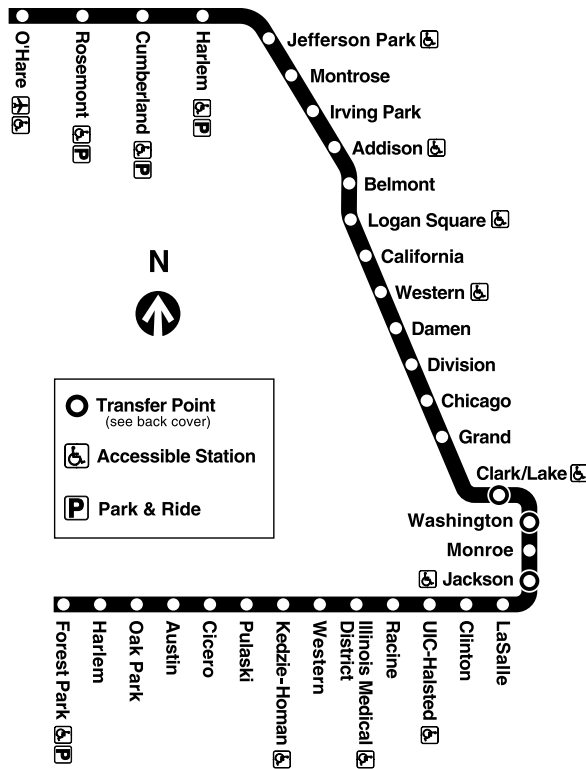

Washington: Red Line (with Farecard only).

Clark/Lake: Green, Orange, Brown, Purple, Pink lines.

Bikes on Trains

Bicycles are permitted on trains every weekday except from 7:00 a.m. to 9:00 a.m. and 4:00 p.m. to 6:00 p.m. On Saturdays, Sundays and holidays, bicycles are allowed on trains all day.

Night Owl Service

Service operates 24 hours a day between O'Hare and Forest Park. Connecting bus/rail routes which provide Night Owl service from about midnight to 5:00 a.m. are indicated below. Most owl routes operate at 30 minute intervals.

Connections between Red and Blue lines made at Jackson and Washington. Connections to the following Night Owl buses made at Washington and State: N4, N20, N22, N60, N62, N66.

Other Night Owl routes which connect with Blue Line trains to O'Hare and Forest park include: N49 Western, N53 Pulaski, N9 Ashland which operates 1 block east of Illinois Medical District station, N66 Chicago, N77 Belmont, and N81 Lawrence at Jefferson Park.

Please Stand Up for Seniors and People with Disabilities.

Federal law requires priority seating be designated for seniors and people with disabilities.

For more information call the RTA Travel Information Center: 1-312-836-7000. Open 6am until 7pm, Monday thru Saturday.

Para obtener mayor información, en Español, llame al Centro de Información: 1-312-836-7000.

Chicago Transit Authority

Blue Line Trains

Effective September 16, 2018

Night Owl Service between O'Hare and Forest Park

Monday thru Friday

To O'Hare

Lv Forest Park	Cicero	UIC-Halsted	Clark/Lake	Logan Square	Jefferson Park	Arrive O'Hare
3:00am	3:09am	3:25am	3:33am	3:47am	3:57am	4:12am
3:15	3:24	3:40	3:48	4:02	4:12	4:27
3:30	3:39	3:55	4:03	4:17	4:27	4:42
3:40	3:49	4:05	4:13	4:27	4:37	4:52
3:50	3:59	4:15	4:23	4:37	4:47	5:02
4:00	4:09	4:25	4:33	4:47	4:57	5:12

then every 7 to 10 minutes until

6:45	6:54	7:10	7:18	7:32	7:42	7:57
-----	7:11C	7:13	7:22	7:36	7:46	-----
6:52	7:01	7:17	7:26	7:40	7:50	8:05
7:00	7:09	7:25	7:33	7:47	7:57	8:12
-----	7:26C	7:28	7:37	7:51	8:01	-----
7:07	7:16	7:32	7:41	7:55	8:05	8:20
7:15	7:24	7:40	7:48	8:02	8:12	8:27
-----	-----	7:44	7:52	8:06	8:16	-----
7:22	7:31	7:47	7:56	8:10	8:20	8:35
7:30	7:39	7:55	8:03	8:17	8:27	8:42

then every 4 to 8 minutes from UIC/Halsted and every 7 to 8 minutes from Forest Park until

9:37	9:46	10:02	10:11	10:25	10:35	10:50
9:45	9:54	10:10	10:19	10:33	10:43	10:58
9:52	10:01	10:17	10:26	10:40	10:50	11:05

then every 6 to 10 minutes until

3:18pm	3:27pm	3:43pm	3:52pm	4:06pm	4:16pm	4:31pm
3:23	3:32	3:48	3:57	4:11	4:21	4:36
3:29	3:38	3:54	4:03	4:17	4:27	4:42
-----	-----	3:59	4:08	4:22	4:32	4:47
3:39	3:48	4:04	4:13	4:27	4:37	4:52
3:44	3:53	4:09	4:18	4:32	4:42	4:57

then every 4 to 5 minutes from UIC/Halsted and every 4 to 10 minutes from Forest Park until

4:15	4:24	4:40	4:50	5:04	5:14	5:29
-----	-----	4:44	4:53	5:08	5:18	5:33
4:22	4:31	4:47	4:56	5:11	5:21	5:31R
4:25	4:34	4:50	4:59	5:14	5:24	5:39
4:27	4:36	4:52	5:02	5:16	5:26	5:41
4:30	4:39	4:55	5:05	5:19	5:29	5:44
4:33	4:42	4:58	5:07	5:22	5:32	5:42R
-----	-----	5:00	5:10	5:24	5:34	5:49
-----	-----	5:03	5:12	5:27	5:37	-----
4:40	4:49	5:05	5:15	5:29	5:39	5:54
4:43	4:52	5:08	5:17	5:32	5:42	5:57
4:45	4:54	5:10	5:20	5:34	5:44	5:54R
4:48	4:57	5:13	5:22	5:37	5:47	6:02
-----	-----	5:15	5:25	5:39	5:49	6:04
4:53	5:02	5:18	5:27	5:42	5:52	6:07
4:56	5:05	5:21	5:30	5:45	5:55	6:05R
4:59	5:08	5:24	5:33	5:48	5:58	6:13
5:02	5:11	5:27	5:36	5:51	6:01	6:16

then every 3 to 5 minutes from UIC/Halsted and every 3 to 10 minutes from Forest Park until

5:44	5:53	6:09	6:18	6:33	6:43	6:58
-----	-----	6:14	6:23	6:38	6:48	7:03
5:54	6:03	6:19	6:28	6:43	6:53	7:08
6:00	6:09	6:25	6:34	6:49	6:59	7:14

then every 7 to 10 minutes until

12:00am	12:09am	12:25am	12:33am	12:47am	12:57am	1:12am
12:15	12:24	12:40	12:48	1:02	1:12	1:27
12:30	12:39	12:55	1:03	1:17	1:27	1:42
12:45	12:54	1:10	1:18	1:32	1:42	1:57
1:00	1:09	1:25	1:33	1:47	1:57	2:12
1:15	1:24	1:40	1:48	2:02	2:12	2:27
1:30	1:39	1:55	2:03	2:17	2:27	2:42
2:00	2:09	2:25	2:33	2:47	2:57	3:12
2:30	2:39	2:55	3:03	3:17	3:27	3:42

am light face pm bold face

Blue Line Trains

To Forest Park

Leave O'Hare	Jefferson Park	Logan Square	Clark/Lake	UIC-Halsted	Cicero	Arr Forest Park
3:00am	3:16am	3:26am	3:41am	3:49am	4:03am	4:12am
3:15	3:31	3:41	3:56	4:04	4:18	4:27
3:30	3:46	3:56	4:11	4:19	4:33	4:42

then every 7 to 10 minutes until

6:30	6:47	6:57	7:12	7:20	7:34	7:43
6:35	6:52	7:02	7:18	7:26	7:40	7:49
6:40	6:57	7:07	7:23	7:31	-----	-----
6:45	7:02	7:12	7:28	7:36	7:50	7:59