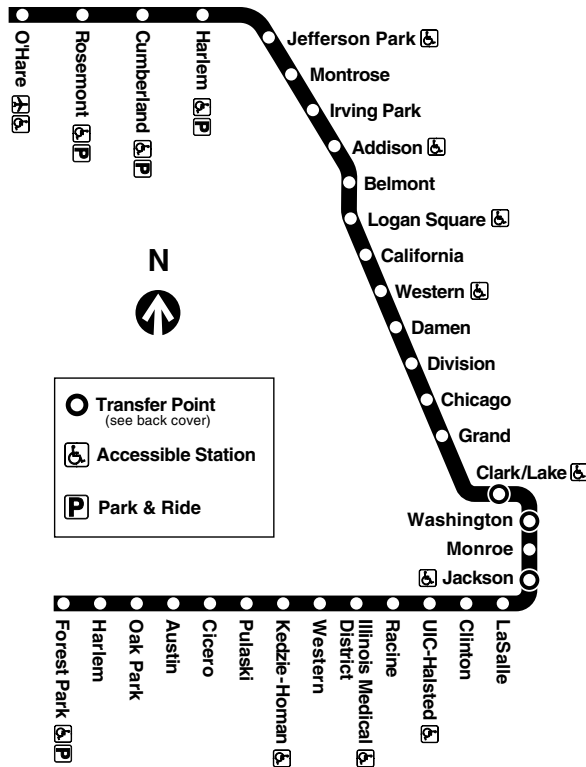

Washington: Red Line (with Farecard only).

Clark/Lake: Green, Orange, Brown, Purple, Pink lines.

Bikes on Trains

Bicycles are permitted on trains every weekday except from 7:00 a.m. to 9:00 a.m. and 4:00 p.m. to 6:00 p.m. On Saturdays, Sundays and holidays, bicycles are allowed on trains all day.

Night Owl Service

Service operates 24 hours a day between O'Hare and Forest Park. Connecting bus/rail routes which provide Night Owl service from about midnight to 5:00 a.m. are indicated below. Most owl routes operate at 30 minute intervals.

Connections between Red and Blue lines made at Jackson and Washington. Connections to the following Night Owl buses made at Washington and State: N4, N20, N22, N60, N62, N66.

Other Night Owl routes which connect with Blue Line trains to O'Hare and Forest park include: N49 Western, N53 Pulaski, N9 Ashland which operates 1 block east of Illinois Medical District station, N66 Chicago, N77 Belmont, and N81 Lawrence at Jefferson Park.

Please Stand Up for Seniors and People with Disabilities.

Federal law requires priority seating be designated for seniors and people with disabilities.

For more information call the RTA Travel Information Center: 1-312-836-7000. Open 6am until 7pm, Monday thru Saturday.

Para obtener mayor información, en Español, llame al Centro de Información: 1-312-836-7000.

Chicago Transit Authority

Blue Line Trains

Effective April 28, 2019

Night Owl Service between O'Hare and Forest Park

Monday thru Friday

To O'Hare

Lv Forest Park	Cicero	UIC-Halsted	Clark/Lake	Logan Square	Jefferson Park	Arrive O'Hare
3:00am	3:09am	3:24am	3:32am	3:47am	3:57am	4:12am
3:15	3:24	3:39	3:47	4:02	4:12	4:27
3:30	3:39	3:54	4:02	4:17	4:27	4:42
3:40	3:49	4:04	4:12	4:27	4:37	4:52
3:50	3:59	4:14	4:22	4:37	4:47	5:02
4:00	4:09	4:24	4:32	4:47	4:57	5:12

then every 7 to 10 minutes until

6:45	6:54	7:09	7:18	7:33	7:43	7:58
-----	7:11C	7:13	7:22	7:36	7:46	-----
6:52	7:01	7:17	7:26	7:40	7:50	8:05
7:00	7:09	7:24	7:33	7:48	7:58	8:13
-----	7:13C	7:28	7:37	7:51	8:01	-----
7:07	7:16	7:32	7:41	7:55	8:05	8:20
7:15	7:24	7:39	7:48	8:03	8:13	8:28
-----	-----	7:43	7:52	8:06	8:16	-----
7:22	7:31	7:47	7:56	8:10	8:20	8:35
7:30	7:39	7:54	8:03	8:18	8:28	8:43

then every 4 to 7 minutes from UIC/Halsted and every 7 to 8 minutes from Forest Park until

9:37	9:46	10:02	10:11	10:25	10:35	10:50
9:45	9:54	10:09	10:18	10:33	10:43	10:58
9:52	10:01	10:17	10:26	10:40	10:50	11:05

then every 7 to 10 minutes until

3:00pm	3:09pm	3:24pm	3:33pm	3:48pm	3:58pm	4:13pm
3:06	3:15	3:30	3:40	3:55	4:05	4:20
3:12	3:21	3:36	3:46	4:01	4:11	4:26
3:18	3:27	3:42	3:52	4:07	4:17	4:32
3:24	3:33	3:48	3:58	4:13	4:23	4:38
3:30	3:39	3:54	4:04	4:19	4:29	4:44
3:36	3:45	4:00	4:10	4:25	4:35	4:50
3:42	3:51	4:06	4:16	4:31	4:41	4:56
-----	-----	4:12	4:22	4:37	4:47	5:02
3:53	4:02	4:18	4:27	4:42	4:52	5:07

then every 4 to 5 minutes from UIC/Halsted and every 4 to 10 minutes from Forest Park until

6:09	6:18	6:33	6:43	6:58	7:08	7:23
6:15	6:24	6:39	6:48	7:03	7:13	7:28
6:22	6:31	6:47	6:56	7:10	7:20	7:35
6:30	6:39	6:54	7:03	7:18	7:28	7:43
6:37	6:46	7:02	7:11	7:25	7:35	7:50
6:45	6:54	7:09	7:18	7:33	7:43	7:58
6:52	7:01	7:17	7:26	7:40	7:50	8:05
7:00	7:09	7:24	7:33	7:48	7:58	8:13

then every 10 minutes until

10:00	10:09	10:24	10:32	10:47	10:57	11:12
10:10	10:19	10:34	10:42	10:57	11:07	11:22
10:20	10:29	10:44	10:52	11:07	11:17	11:32
10:30	10:39	10:54	11:02	11:17	11:27	11:42
10:40	10:49	11:04	11:12	11:27	11:37	11:52
10:50	10:59	11:14	11:22	11:37	11:47	12:02am
11:00	11:09	11:24	11:32	11:47	11:57	12:12
11:10	11:19	11:34	11:42	11:57	12:07am	12:22
11:20	11:29	11:44	11:52	12:07am	12:17	12:32
11:30	11:39	11:54	12:02am	12:17	12:27	12:42
11:40	11:49	12:04am	12:12	12:27	12:37	12:52
11:50	11:59	12:14	12:22	12:37	12:47	1:02
12:00am	12:09am	12:24	12:32	12:47	12:57	1:12
12:15	12:24	12:39	12:47	1:02	1:12	1:27
12:30	12:39	12:54	1:02	1:17	1:27	1:42
12:45	12:54	1:09	1:17	1:32	1:42	1:57
1:00	1:09	1:24	1:32	1:47	1:57	2:12
1:15	1:24	1:39	1:47	2:02	2:12	2:27
1:30	1:39	1:54	2:02	2:17	2:27	2:42
2:00	2:09	2:24	2:32	2:47	2:57	3:12
2:30	2:39	2:54	3:02	3:17	3:27	3:42

am light face pm bold face

Blue Line Trains

To Forest Park

Leave O'Hare	Jefferson Park	Logan Square	Clark/Lake	UIC-Halsted	Cicero	Arr Forest Park
3:00am	3:15am	3:25am	3:40am	3:48am	4:03am	4:12am
3:15	3:30	3:40	3:55	4:03	4:18	4:27
3:30	3:45	3:55	4:10	4:18	4:33	4:42

then every 7 to 10 minutes until