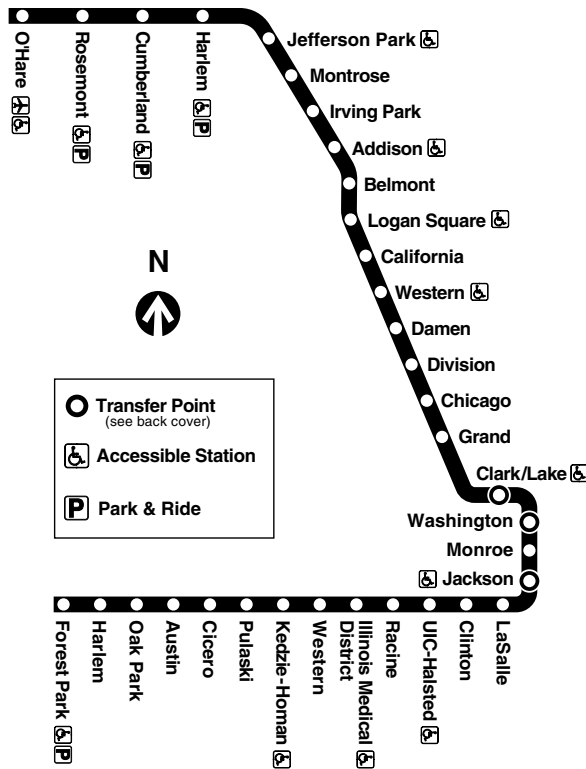

Washington: Red Line (with Farecard only).

Clark/Lake: Green, Orange, Brown, Purple, Pink lines.

Bikes on Trains

Bicycles are permitted on trains every weekday except from 7:00 a.m. to 9:00 a.m. and 4:00 p.m. to 6:00 p.m. On Saturdays, Sundays and holidays, bicycles are allowed on trains all day.

Night Owl Service

Service operates 24 hours a day between O'Hare and Forest Park. Connecting bus/rail routes which provide Night Owl service from about midnight to 5:00 a.m. are indicated below. Most owl routes operate at 30 minute intervals.

Connections between Red and Blue lines made at Jackson and Washington. Connections to the following Night Owl buses made at Washington and State: N4, N20, N22, N60, N62, N66.

Other Night Owl routes which connect with Blue Line trains to O'Hare and Forest park include: N49 Western, N53 Pulaski, N9 Ashland which operates 1 block east of Illinois Medical District station, N66 Chicago, N77 Belmont, and N81 Lawrence at Jefferson Park.

Please Stand Up for Seniors and People with Disabilities.

Federal law requires priority seating be designated for seniors and people with disabilities.

For more information call the RTA Travel Information Center: 1-312-836-7000. Open 6am until 7pm, Monday thru Saturday.

Para obtener mayor información, en Español, llame al Centro de Información: 1-312-836-7000.

Chicago Transit Authority

Blue Line Trains

Effective October 24, 2021

Night Owl Service between O'Hare and Forest Park

Monday thru Friday

To O'Hare

Lv Forest Park	Cicero	UIC-Halsted	Clark/Lake	Logan Square	Jefferson Park	Arrive O'Hare
3:00am	3:11am	3:26am	3:34am	3:48am	3:58am	4:13am
3:15	3:26	3:41	3:49	4:03	4:13	4:28
3:30	3:41	3:56	4:04	4:18	4:28	4:43
3:45	3:56	4:11	4:19	4:33	4:43	4:58
4:00	4:11	4:26	4:34	4:48	4:58	5:13
4:15	4:26	4:41	4:49	5:03	5:13	5:28
4:30	4:41	4:56	5:04	5:18	5:28	5:43

then every 7 to 10 minutes until

6:45	6:56	7:11	7:20	7:34	7:44	7:59
-----	7:13C	7:14	7:23	7:37	7:47	-----
6:52	7:03	7:19	7:28	7:42	7:52	8:06
7:00	7:11	7:26	7:35	7:49	7:59	8:14
-----	7:28C	7:29	7:38	7:52	8:02	-----
7:07	7:18	7:34	7:43	7:57	8:07	8:21
7:15	7:26	7:41	7:50	8:04	8:14	8:29
-----	7:44	7:44	7:53	8:07	8:17	-----
7:22	7:33	7:49	7:58	8:12	8:22	8:36
7:30	7:41	7:56	8:05	8:19	8:29	8:44
-----	-----	7:59	8:08	8:22	8:32	-----
7:37	7:48	8:04	8:13	8:27	8:37	8:51
7:45	7:56	8:11	8:20	8:34	8:44	8:59
-----	-----	8:14	8:23	8:37	8:47	-----
7:52	8:03	8:19	8:28	8:42	8:52	9:06

then every 3 to 5 minutes from UIC/Halsted and every 3 to 7 minutes from Forest Park until

9:18	9:29	9:44	9:53	10:07	10:17	10:32
9:24	9:35	9:50	9:59	10:13	10:23	10:38
9:30	9:41	9:56	10:05	10:19	10:29	10:44

then every 5 to 8 minutes until

4:01pm	4:12pm	4:27pm	4:37pm	4:52pm	5:02pm	5:17pm
-----	-----	4:31	4:41	4:56	5:06	5:21
4:09	4:20	4:35	4:45	5:00	5:10	5:25
4:13	4:24	4:39	4:49	5:04	5:14	5:29
4:16	4:27	4:42	4:52	5:07	5:17	5:32
4:19	4:30	4:45	4:55	5:10	5:20	5:35
4:22	4:33	4:48	4:58	5:13	5:23	5:38
-----	-----	4:51	5:01	5:16	5:26	5:36R
4:28	4:39	4:54	5:04	5:19	5:29	5:44
4:31	4:42	4:57	5:07	5:22	5:32	5:47
-----	4:59C	5:00	5:10	5:25	5:35	-----
4:36	4:47	5:03	5:12	5:28	5:38	5:52
4:39	4:50	5:06	5:15	5:31	5:41	5:55
4:42	4:53	5:08	5:18	5:33	5:43	5:58
-----	-----	5:11	5:21	5:36	5:46	5:56R
4:47	4:58	5:14	5:23	5:39	5:49	6:03
4:50	5:01	5:17	5:26	5:42	5:52	6:06
-----	5:18C	5:19	5:29	5:44	5:54	-----
4:56	5:07	5:22	5:32	5:47	5:57	6:12
4:58	5:09	5:25	5:34	5:50	6:00	6:14
5:01	5:12	5:28	5:37	5:53	6:03	6:17
-----	-----	5:30	5:40	5:55	6:05	6:15R
5:07	5:18	5:33	5:43	5:58	6:08	6:23

then every 3 to 6 minutes from UIC/Halsted and every 3 to 10 minutes from Forest Park until

6:00	6:11	6:26	6:36	6:50	7:00	7:15
-----	-----	6:31	6:41	6:55	7:05	7:20
6:10	6:21	6:36	6:46	7:00	7:10	7:25

then every 6 to 12 minutes until

12:00am	12:11am	12:26am	12:34am	12:48am	12:58am	1:13am
12:15	12:26	12:41	12:49	1:03	1:13	1:28
12:30	12:41	12:56	1:04	1:18	1:28	1:43
12:45	12:56	1:11	1:19	1:33	1:43	1:58
1:00	1:11	1:26	1:34	1:48	1:58	2:13
1:15	1:26	1:41	1:49	2:03	2:13	2:28
1:30	1:41	1:56	2:04	2:18	2:28	2:43
2:00	2:11	2:26	2:34	2:48	2:58	3:13
2:30	2:41	2:56	3:04	3:18	3:28	3:43

am light face pm bold face

Blue Line Trains

To Forest Park

Leave O'Hare	Jefferson Park	Logan Square	Clark/Lake	UIC-Halsted	Cicero	Arr Forest Park
3:00am	3:15am	3:25am	3:39am	3:47am	4:02am	4:13am
3:15	3:30	3:40	3:54	4:02	4:17	4:28
3:30	3:45	3:55	4:09	4:17	4:32	4:43
3:45	4:00	4:10	4:24	4:32	4:47	4:58
4:00	4:15	4:25	4:39	4:47	5:02	5:13
4:15	4:30	4:40	4:54	5:02	5:17	5:28
4:30	4:45	4:55	5:09	5:17	5:32	5:43