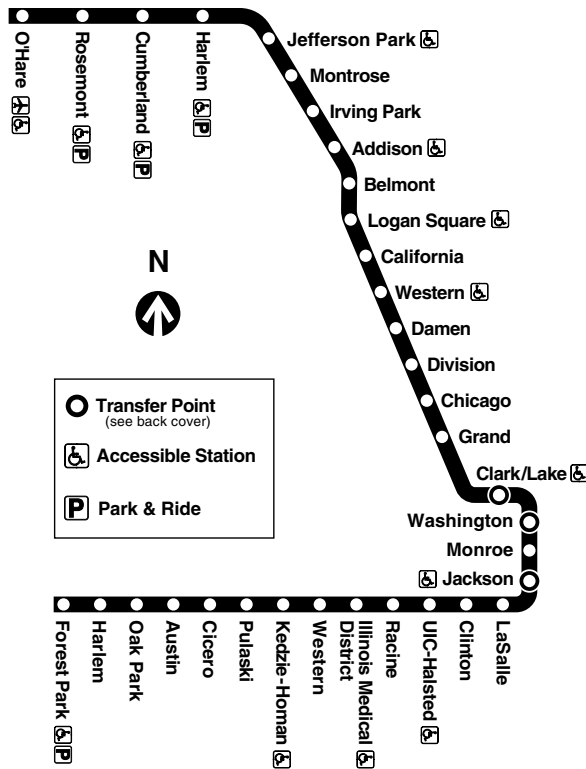

Washington: Red Line (with Farecard only).

Clark/Lake: Green, Orange, Brown, Purple, Pink lines.

Bikes on Trains

Bicycles are permitted on trains every weekday except from 7:00 a.m. to 9:00 a.m. and 4:00 p.m. to 6:00 p.m. On Saturdays, Sundays and holidays, bicycles are allowed on trains all day.

Night Owl Service

Service operates 24 hours a day between O'Hare and Forest Park. Connecting bus/rail routes which provide Night Owl service from about midnight to 5:00 a.m. are indicated below. Most owl routes operate at 30 minute intervals.

Connections between Red and Blue lines made at Jackson and Washington. Connections to the following Night Owl buses made at Washington and State: N4, N20, N22, N60, N62, N66.

Other Night Owl routes which connect with Blue Line trains to O'Hare and Forest park include: N49 Western, N53 Pulaski, N9 Ashland which operates 1 block east of Illinois Medical District station, N66 Chicago, N77 Belmont, and N81 Lawrence at Jefferson Park.

Please Stand Up for Seniors and People with Disabilities.

Federal law requires priority seating be designated for seniors and people with disabilities.

For more information call the RTA Travel Information Center: 1-312-836-7000. Open 6am until 7pm, Monday thru Saturday.

Para obtener mayor información, en Español, llame al Centro de Información: 1-312-836-7000.

Chicago Transit Authority

Blue Line Trains

Effective October 23, 2022

Night Owl Service between O'Hare and Forest Park

Monday thru Friday

To O'Hare

Lv Forest Park	Cicero	UIC-Halsted	Clark/Lake	Logan Square	Jefferson Park	Arrive O'Hare
3:00am	3:11am	3:26am	3:34am	3:48am	3:58am	4:13am
3:15	3:26	3:41	3:49	4:03	4:13	4:28
3:30	3:41	3:56	4:04	4:18	4:28	4:43
3:45	3:56	4:11	4:19	4:33	4:43	4:58
4:00	4:11	4:26	4:34	4:48	4:58	5:13
4:15	4:26	4:41	4:49	5:03	5:13	5:28
4:30	4:41	4:56	5:04	5:18	5:28	5:43

then every 7 to 10 minutes until

7:00	7:11	7:26	7:35	7:49	7:59	8:14
7:07	7:18	7:34	7:43	7:57	8:07	8:21
7:15	7:26	7:41	7:50	8:04	8:14	8:29
7:22	7:33	7:49	7:58	8:12	8:22	8:36
7:30	7:41	7:56	8:05	8:19	8:29	8:44
7:37	7:48	8:04	8:13	8:27	8:37	8:51
7:45	7:56	8:11	8:20	8:34	8:44	8:59
7:52	8:03	8:19	8:28	8:42	8:52	9:06
8:00	8:11	8:26	8:35	8:49	8:59	9:14
8:07	8:18	8:34	8:43	8:57	9:07	9:21
8:15	8:26	8:41	8:50	9:04	9:14	9:29
8:22	8:33	8:49	8:58	9:12	9:22	9:36
8:30	8:41	8:56	9:05	9:19	9:29	9:44
8:37	8:48	8:59	9:08	9:22	9:32	9:47

then every 7 to 10 minutes until

2:00pm	2:11pm	2:26pm	2:35pm	2:49pm	2:59pm	3:14pm
2:07	2:18	2:34	2:43	2:57	3:07	3:21
2:15	2:26	2:41	2:50	3:04	3:14	3:29
2:22	2:33	2:49	2:58	3:12	3:22	3:36
2:30	2:41	2:56	3:05	3:19	3:29	3:44
2:36	2:47	3:02	3:11	3:25	3:35	3:50
2:42	2:53	3:08	3:17	3:31	3:41	3:56
2:48	2:59	3:14	3:23	3:37	3:47	4:02
2:54	3:05	3:20	3:29	3:43	3:53	4:08
3:00	3:11	3:26	3:35	3:49	3:59	4:14

then every 5 minutes from UIC/Halsted and every 5 minutes from Forest Park until

4:35	4:46	5:01	5:11	5:26	5:36	5:51
4:45	4:56	5:11	5:21	5:36	5:46	6:01
5:00	5:11	5:26	5:36	5:51	6:01	6:16
5:05	5:16	5:31	5:41	5:56	6:06	6:21
5:10	5:21	5:36	5:46	6:01	6:11	6:26
5:15	5:26	5:41	5:51	6:06	6:16	6:31
5:25	5:36	5:51	6:01	6:16	6:26	6:41

then every 6 to 8 minutes until

6:45	6:56	7:11	7:20	7:34	7:44	7:59
6:52	7:03	7:19	7:28	7:42	7:52	8:06
7:00	7:11	7:26	7:35	7:49	7:59	8:14

then every 10 minutes until

12:00am	12:11am	12:26am	12:34am	12:48am	12:58am	1:13am
12:15	12:26	12:41	12:49	1:03	1:13	1:28
12:30	12:41	12:56	1:04	1:18	1:28	1:43
12:45	12:56	1:11	1:19	1:33	1:43	1:58
1:00	1:11	1:26	1:34	1:48	1:58	2:13
1:15	1:26	1:41	1:49	2:03	2:13	2:28
1:30	1:41	1:56	2:04	2:18	2:28	2:43
2:00	2:11	2:26	2:34	2:48	2:58	3:13
2:30	2:41	2:56	3:04	3:18	3:28	3:43

am light face pm bold face

Blue Line Trains

To Forest Park

Leave O'Hare	Jefferson Park	Logan Square	Clark/Lake	UIC-Halsted	Cicero	Arr Forest Park
3:00am	3:15am	3:25am	3:39am	3:47am	4:02am	4:13am
3:15	3:30	3:40	3:54	4:02	4:17	4:28
3:30	3:45	3:55	4:09	4:17	4:32	4:43
3:45	4:00	4:10	4:24	4:32	4:47	4:58
4:00	4:15	4:25	4:39	4:47	5:02	5:13
4:15	4:30	4:40	4:54	5:02	5:17	5:28
4:30	4:45	4:55	5:09	5:17	5:32	5:43

then every 10 minutes until