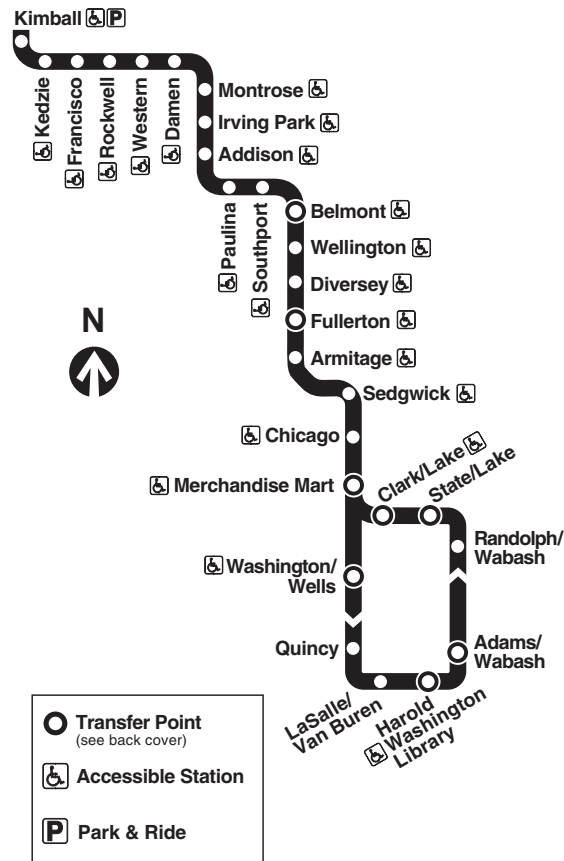

Belmont and Fullerton: Red, Purple lines.
Merchandise Mart: Purple Line
Washington/Wells: Orange, Pink, Purple lines.
Harold Washington Library: Orange, Pink, Purple lines. Also, Red, Blue lines (with Farecard only).
Adams/Wabash: Green, Orange, Pink, Purple lines.
State/Lake: Red Line (with Farecard only).
Clark/Lake: Blue, Green, Orange, Pink, Purple lines.

Bikes On Trains

Bicycles are permitted on trains every weekday except from 7:00 a.m. to 9:00 a.m. and 4:00 p.m. to 6:00 p.m. On Saturdays, Sundays and holidays, bicycles are allowed on trains all day.

Please Stand Up for Seniors and People with Disabilities.

Federal law requires priority seating be designated for seniors and people with disabilities.

The schedules and other information in this timetable are subject to change. CTA does not assume responsibility for errors in timetables, nor for inconvenience or damage resulting from delayed trains or buses due to weather, traffic conditions, etc.

CTA operating costs are funded in part through the Regional Transportation Authority, by the federal and state governments, and the City of Chicago and County of Cook.

For more information call the RTA Travel Information Center: 1-312-836-7000. Open 5 a.m. until 1 a.m. every day.

Para obtener mayor información, en Español, llame al Centro de Información: 1-312-836-7000.

Chicago Transit Authority

Brown Line Trains

Effective October 2, 2016

Monday thru Friday

To Loop

Leave Kimball	Irving Park	Arrive Belmont	Fullerton	Merchandise Mart	Arrive Adams/Wabash
4:00am	4:09am	4:15am	4:20am	4:32am	4:37am
4:12	4:21	4:27	4:32	4:44	4:49
4:24	4:33	4:39	4:44	4:56	5:01
4:36	4:45	4:51	4:56	5:08	5:13
4:48	4:57	5:03	5:08	5:20	5:25
5:00	5:09	5:15	5:20	5:32	5:37

then every 10 minutes until

6:20	6:29	6:35	6:40	6:52	6:58
6:29	6:38	6:44	6:49	7:01	7:07
6:36	6:46	6:52	6:57	7:09	7:15
6:44	6:53	6:59	7:04	7:17	7:23

then every 4 to 7 minutes until

7:19	7:28	7:34	7:40	7:53	7:59
7:22	7:32	7:38	7:44	7:57	8:04M
7:26	7:35	7:42	7:47	8:01	8:07
7:29	7:39	7:45	7:51	8:04	8:11
7:33	7:42	7:49	7:55	8:08	8:15M
7:36	7:46	7:52	7:58	8:12	8:18
7:40	7:49	7:56	8:02	8:15	8:22
7:43	7:52	7:59	8:05	8:18	8:25M
7:46	7:55	8:02	8:08	8:21	8:28
7:49	7:58	8:05	8:11	8:24	8:31
7:52	8:01	8:08	8:14	8:28	8:34M
7:55	8:04	8:11	8:17	8:31	8:37
7:58	8:07	8:14	8:20	8:34	8:40
8:01	8:10	8:17	8:23	8:37	8:43M
8:04	8:13	8:20	8:26	8:40	8:46
8:07	8:16	8:23	8:29	8:43	8:49
8:10	8:19	8:26	8:32	8:46	8:52M
8:13	8:22	8:29	8:35	8:49	8:55
8:16	8:25	8:32	8:38	8:52	8:58M
8:20	8:29	8:36	8:42	8:56	9:02
8:25	8:34	8:41	8:47	9:01	9:07
8:30	8:39	8:46	8:52	9:06	9:12
8:35	8:44	8:51	8:57	9:11	9:17
8:40	8:49	8:56	9:02	9:16	9:22
8:46	8:55	9:02	9:07	9:21	9:27

then every 7 to 8 minutes until

3:30pm	3:39pm	3:45pm	3:50pm	4:02pm	4:08pm
3:36	3:45	3:51	3:56	4:08	4:14
3:42	3:51	3:57	4:02	4:14	4:20

then every 4 to 6 minutes until

5:46	5:55	6:01	6:06	6:18	6:24
5:53	6:02	6:08	6:13	6:25	6:31
6:00	6:09	6:15	6:20	6:32	6:38

then every 7 to 8 minutes until

10:00	10:09	10:15	10:20	10:32	10:37
10:10	10:19	10:25	10:30	10:42	10:47
10:20	10:29	10:35	10:40	10:52	10:57

then every 10 to 12 minutes until

11:48	11:57	12:03am	12:08am	12:20am	12:25am
12:00am	12:09am	12:15	12:20	12:32	12:37
12:15	12:24	12:30	12:35	12:47	12:52
12:30	12:39	12:45	12:50	1:02	1:07
12:45	12:54	1:00	1:05	1:17	1:22
1:00	1:09	1:15	1:20	1:32	1:37
1:30	1:39	1:45	-----	-----	-----
2:00	2:09	2:15	-----	-----	-----

M - Brown Line trip arrives at Harold Washington Library station at time shown and continues as an Orange Line train to Midway
am light face **pm bold face**

Brown Line Trains

To Kimball

Leave Adams/Wabash	Merchandise Mart	Fullerton	Leave Belmont	Irving Park	Arrive Kimball
4:37am	4:43am	4:55am	5:00am	5:06am	5:15am
4:49	4:55	5:07	5:12	5:18	5:27
5:01	5:07	5:19	5:24	5:30	5:39
5:13	5:19	5:31	5:36	5:42	5:51
5:25	5:31	5:43	5:48	5:54	6:03
5:37	5:43	5:55	6:00	6:06	6:15
5:47	5:53	6:05	6:10	6:16	6:25
5:57	6:03	6:15	6:20	6:26	6:35
6:07	6:13	6:25	6:30	6:36	6:45
6:12K	6:18	6:30	6:35	6:41	6:50
6:17	6:23	6:35	6:40	6:46	6:55
6:22K	6:28	6:40	6:45	6:51	7:00
6:27	6:33	6:45	6:50	6:56	7:05
6:32K	6:38	6:50	6:55	7:01	7:10
6:37	6:43	6:55	7:00	7:06	7:15
6:42K	6:48	7:01	7:06	7:11	7:21
6:48	6:54	7:06	7:11	7:17	7:26
6:52K	6:58	7:10	7:15	7:21	7:30
6:58	7:04	7:16	7:21	7:27	7:36
7:05K	7:11	7:23	7:28	7:34	7:43
7:07	7:13	7:25	7:30	7:36	7:45
7:12K	7:18	7:30	7:35	7:41	7:50
7:15	7:21	7:34	7:39	7:44	7:54

then every 3 to 8 minutes until

8:46	8:52	9:05	9:10	9:15	9:25
8:49	8:55	9:08	9:13	9:18	9:28
8:55	9:01	9:14	9:19	9:24	9:34