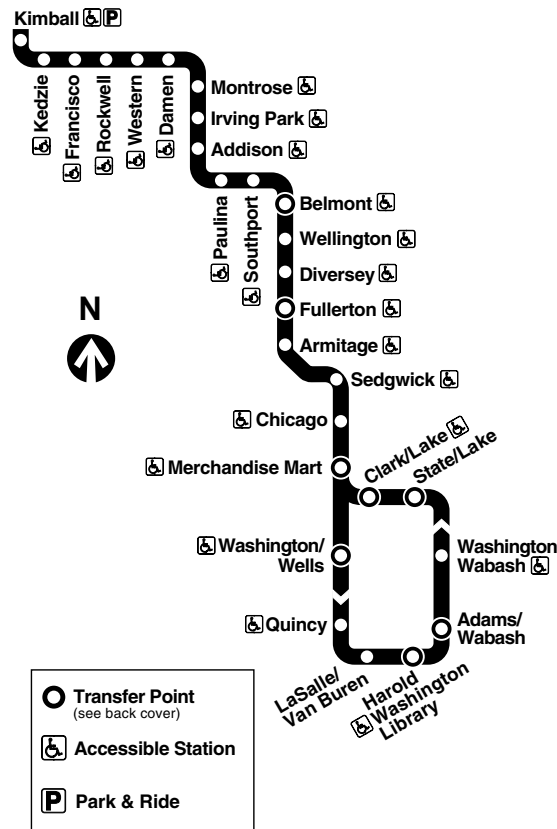

Bikes On Trains

Bicycles are permitted on trains every weekday except from 7:00 a.m. to 9:00 a.m. and 4:00 p.m. to 6:00 p.m. On Saturdays, Sundays and holidays, bicycles are allowed on trains all day.

Please Stand Up **for Seniors and People with Disabilities.**

Federal law requires priority seating be designated for seniors and people with disabilities.

The schedules and other information in this timetable are subject to change. CTA does not assume responsibility for errors in timetables, nor for inconvenience or damage resulting from delayed trains or buses due to weather, traffic conditions, etc.

CTA operating costs are funded in part through the Regional Transportation Authority, by the federal and state governments, and the City of Chicago and County of Cook.

For more Information call the RTA Travel Information Center: 1-312-836-7000. Open 6am until 7pm, Monday thru Saturday.

Para obtener mayor información, en Español, llame al Centro de Información: 1-312-836-7000.

Chicago Transit Authority

Brown Line Trains

Effective October 23, 2022

- **Transfer Point**
  (see back cover)
- **Accessible Station**
- **Park & Ride**

Monday thru Friday **Brown Line Trains**

To Loop

Leave Kimball	Irving Park	Belmont	Fullerton	Merchandise Mart	Arrive Adams/Wabash
4:00am	4:09am	4:16am	4:21am	4:33am	4:38am
4:15	4:24	4:31	4:36	4:48	4:53
4:30	4:39	4:46	4:51	5:03	5:08
4:45	4:54	5:01	5:06	5:18	5:23
5:00	5:09	5:16	5:21	5:33	5:38

then every 10 to 12 minutes until

6:30	6:39	6:46	6:51	7:03	7:08
6:37	6:47	6:54	6:58	7:10	7:16
6:45	6:54	7:01	7:06	7:19	7:25
6:52	7:02	7:09	7:13	7:26	7:32
7:00	7:09	7:16	7:21	7:34	7:40

then every 4 to 7 minutes until

8:56	9:05	9:12	9:17	9:30	9:35
9:03	9:13	9:20	9:24	9:37	9:43
9:11	9:20	9:27	9:32	9:45	9:50
9:21	9:30	9:37	9:42	9:55	10:00
9:33	9:42	9:49	9:54	10:06	10:11
9:45	9:54	10:01	10:06	10:18	10:23
9:57	10:06	10:13	10:18	10:30	10:35
10:09	10:18	10:25	10:30	10:42	10:47
10:21	10:30	10:37	10:42	10:54	10:59

then every 12 minutes until

2:21pm	2:30pm	2:37pm	2:42pm	2:54pm	2:59pm
2:32	2:41	2:48	2:53	3:05	3:10
2:42	2:51	2:58	3:03	3:15	3:20
2:52	3:01	3:08	3:13	3:25	3:30
3:00	3:09	3:16	3:21	3:33	3:38
3:07	3:17	3:24	3:28	3:40	3:46
3:15	3:24	3:31	3:36	3:48	3:53
3:22	3:32	3:39	3:43	3:55	4:01
3:30	3:39	3:46	3:51	4:03	4:08
3:37	3:47	3:54	3:58	4:10	4:16
3:45	3:54	4:01	4:06	4:18	4:23
3:52	4:02	4:09	4:13	4:25	4:31
4:00	4:09	4:16	4:21	4:33	4:38

then every 6 to 8 minutes until

5:27	5:37	5:44	5:48	6:01	6:06
5:35	5:44	5:51	5:56	6:08	6:14
5:42	5:52	5:59	6:03	6:16	6:21
5:50	5:59	6:06	6:11	6:23	6:29
5:57	6:07	6:14	6:18	6:31	6:36
6:05	6:14	6:21	6:26	6:38	6:44
6:12	6:22	6:29	6:33	6:46	6:51
6:20	6:29	6:36	6:41	6:53	6:59
6:30	6:39	6:46	6:51	7:03	7:08
6:40	6:49	6:56	7:01	7:13	7:18
6:50	6:59	7:06	7:11	7:23	7:28
7:00	7:09	7:16	7:21	7:33	7:38

then every 12 minutes until

11:00	11:09	11:16	11:21	11:33	11:38
11:15	11:24	11:31	11:36	11:48	11:53
11:30	11:39	11:46	11:51	12:03am	12:08am
11:45	11:54	12:01am	12:06	12:18	12:23
12:00am	12:09am	12:16	12:21	12:33	12:38
12:15	12:24	12:31	12:36	12:48	12:53
12:30	12:39	12:46	12:51	1:03	1:08
12:45	12:54	1:01	1:06	1:18	1:23
1:00	1:09	1:16	1:21	1:33	1:38
1:15	1:24	1:31	1:36	1:48	1:53
1:30	1:39	1:46	1:51	2:03	2:08

am light face pm bold face

To Kimball

Leave Adams/Wabash	Merchandise Mart	Fullerton	Belmont	Irving Park	Arrive Kimball
4:38am	4:43am	4:56am	5:01am	5:07am	5:17am
4:53	4:58	5:11	5:16	5:22	5:32
5:08	5:13	5:26	5:31	5:37	5:47
5:23	5:28	5:41	5:46	5:52	6:02
5:38	5:43	5:56	6:01	6:07	6:17

then every 12 minutes until

7:16	7:22	7:34	7:39	7:46	7:55
7:25	7:30	7:43	7:48	7:54	8:04
7:32	7:38	7:50	7:55	8:02	8:11
7:40	7:45	7:58	8:03	8:09	8:19
7:47	7:52	8:05	8:10	8:16	8:26

then every 5 to 7 minutes until

9:20	9:26	9:39	9:44	9:50	10:00
9:28	9:33	9:46	9:51	9:58	10:07
9:35	9:41	9:54	9:59	10:05	10:15
9:43	9:48	10:01	10:06	10:13	10:22
9:50	9:56	10:09	10:14	10:20	10:30
10:00	10:06	10:19	10:24	10:30	10:40
10:11	10:17	10:30	10:35	10:41	10:51
10:23	10:29	10:42	10:47	10:53	11:03
10:35	10:41	10:54	10:59	11:05	11:15

then every 12 minutes until