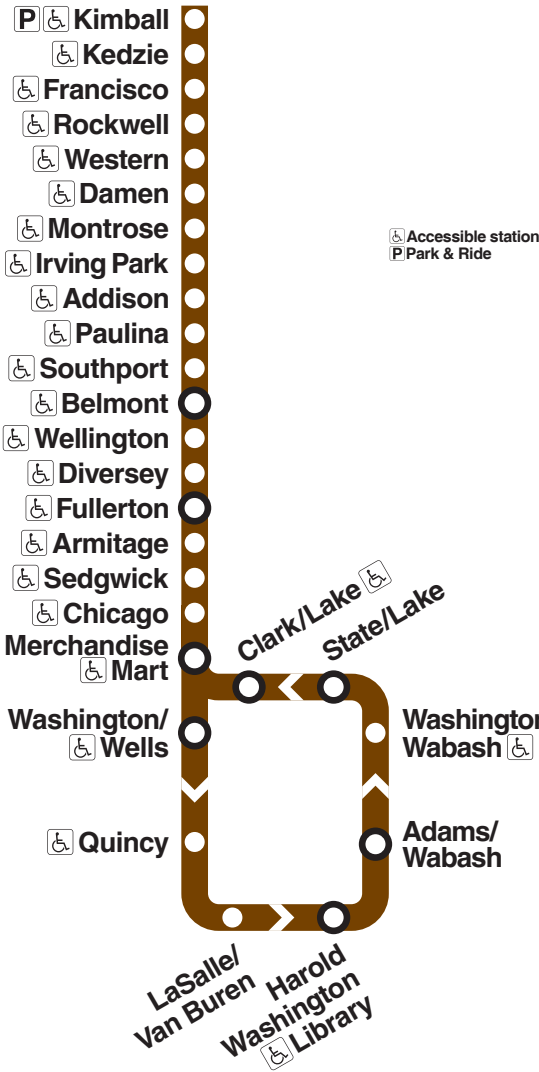

Brown Line 'L'

Effective Nov. 3, 2024

Service runs daily between Kimball and Loop early morning through late evening

To Loop

LV Kimball	Irving Park	Belmont	Fullerton	Merchandise Mart	AR Adams/Wabash
4:00a	4:10a	4:17a	4:22a	4:35a	4:41a
4:15	4:25	4:32	4:37	4:50	4:56
4:30	4:40	4:47	4:52	5:05	5:11
4:45	4:55	5:02	5:07	5:20	5:26
5:00	5:10	5:17	5:22	5:35	5:41
5:10	5:20	5:27	5:32	5:45	5:51
5:20	5:30	5:37	5:42	5:55	6:01
5:30	5:40	5:47	5:52	6:05	6:11
5:40	5:50	5:57	6:02	6:15	6:21
5:50	6:00	6:07	6:12	6:25	6:31