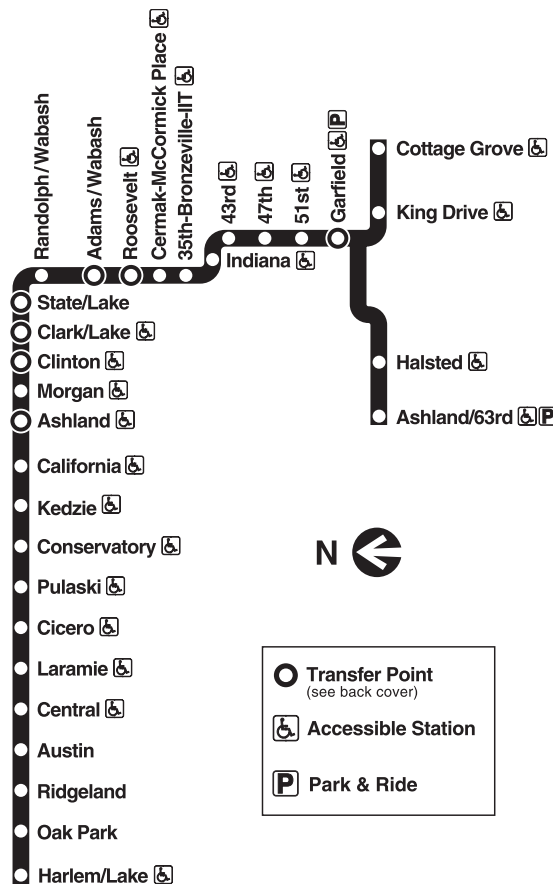

Bikes on Trains

Bicycles are permitted on trains every weekday except from 7:00 a.m. to 9:00 a.m. and 4:00 p.m. to 6:00 p.m. On Saturdays, Sundays and holidays, bicycles are allowed on trains all day.

Night Owl Service

Green Line trains operate daily early morning to late evening. Bus routes which provide alternative Night Owl service are:

N9 Ashland between 95th/Dan Ryan Red Line station and Clark/North via 95th, Ashland and North avenues.

N20 between Washington/State and Madison/Austin.

N63 63rd between 63rd/Stony Island and Midway Orange Line station.

N4 Cottage Grove between 63rd/Cottage Grove and Washington/State.

Most owl routes operate at 30 minute intervals.

Night Owl connections between the Red Line, Blue Line and 6 bus routes can be made at Washington and State, where buses depart at 10 and 40 minutes past the hour: N4, N20, N22, N60, N62, N66.

Please Stand Up for Seniors and People with Disabilities.

Federal law requires priority seating be designated for seniors and people with disabilities.

For more Information call the RTA Travel Information Center: 1-312-836-7000. Open 5 a.m. until 1 a.m. every day.

Para obtener mayor información, en Español, llame al Centro de Información: 1-312-836-7000.

Chicago Transit Authority

Green Line Trains

Effective April 2, 2017

Transfer Point (see back cover)

Accessible Station

Park & Ride

Monday thru Friday

To Harlem

Leave Cottage Grove	Leave Ashland/63rd	35th-Garfield	Adams/Wabash	Pulaski	Arrive Harlem/Lake
4:09am	3:50am	4:00am	4:09am	4:17am	4:36am
4:24	4:05	4:15	4:24	4:32	4:51
4:39	4:20	4:30	4:39	4:47	5:06
4:54	4:35	4:45	4:54	5:02	5:21
5:09	4:50	5:00	5:09	5:17	5:36
5:24	5:05	5:15	5:24	5:32	5:51
5:39	5:20	5:30	5:39	5:47	6:06
5:54	5:35	5:45	5:54	6:02	6:21
6:09	5:50	6:00	6:09	6:17	6:36
6:24	6:05	6:15	6:24	6:30	6:45
6:39	6:20	6:30	6:39	6:47	6:56
6:54	6:35	6:45	6:54	7:02	7:17
7:09	6:50	7:00	7:09	7:17	7:28
7:24	7:05	7:15	7:24	7:30	7:41
7:39	7:20	7:30	7:39	7:47	7:58
7:54	7:35	7:45	7:54	8:02	8:17
8:09	7:50	8:00	8:09	8:17	8:28

then every 15 minutes from Cottage Grove and Ashland/63rd and every 7 to 8 minutes from Garfield until

8:19	8:29	8:38	8:46	9:06	9:18
8:30	8:36	8:45	8:54	9:14	9:25
8:41	8:34	8:44	8:53	9:01	9:21
8:46	8:52	9:01	9:09	9:29	9:41
9:04	8:50	9:00	9:09	9:17	9:37
9:19	9:04	9:10	9:19	9:27	9:47

then every 20 minutes from Cottage Grove and Ashland/63rd and every 10 minutes from Garfield until

Leave Cottage Grove	Leave Ashland/63rd	35th-Garfield	Adams/Wabash	Pulaski	Arrive Harlem/Lake
2:50pm	3:00pm	3:09pm	3:17pm	3:37pm	3:49pm
3:04pm	3:10	3:19	3:27	3:47	3:59
3:19	3:20	3:29	3:37	3:57	4:09
3:23	3:29	3:38	3:46	4:07	4:19
3:38	3:27	3:37	3:46	4:15	4:27
3:53	3:44	3:53	4:02	4:22	4:34

then every 15 minutes from Cottage Grove and Ashland/63rd and every 7 to 8 minutes from Garfield until

4:42	4:52	5:01	5:09	5:30	5:42
4:53	4:59	5:08	5:17	5:37	5:49
5:08	4:57	5:07	5:16	5:24	5:45
5:23	5:12	5:22	5:31	5:39	6:00
5:38	5:28	5:38	5:47	6:07	6:19
5:42	5:28	5:38	5:47	6:15	6:27
6:07	5:48	5:57	6:05	6:25	6:37

then every 20 minutes from Cottage Grove and Ashland/63rd and every 10 minutes from Garfield until

9:02	9:08	9:17	9:25	9:45	9:57
9:17	9:08	9:18	9:27	9:35	9:55
9:23	9:29	9:38	9:46	10:05	10:17
9:38	9:31	9:41	9:50	10:17	10:29
9:47	9:53	10:02	10:10	10:29	10:41
9:55	10:05	10:14	10:22	10:41	10:53
10:11	10:17	10:26	10:34	10:53	11:05
10:26	10:19	10:29	10:38	11:05	11:17
10:35	10:41	10:50	10:58	11:17	11:29
10:50	10:43	10:53	11:02	11:29	11:41
11:00	11:06	11:15	11:23	11:42	11:54
11:15	11:21	11:30	11:38	11:57	12:09am
11:30	11:36	11:45	11:53	12:12am	12:24
11:45	11:51	12:00am	12:08am	12:27	12:39
12:00am	12:06am	12:15	12:23	12:42	12:54
12:15	12:21	12:30	12:38	12:57	1:09
12:30	12:36	12:45	12:53	1:12	1:24
12:45	12:41	12:51	1:00	1:27	1:39
1:00	1:06	1:15	1:23	1:42	1:54

am light face pm bold face

Green Line Trains

To Ashland/63rd - Cottage Grove