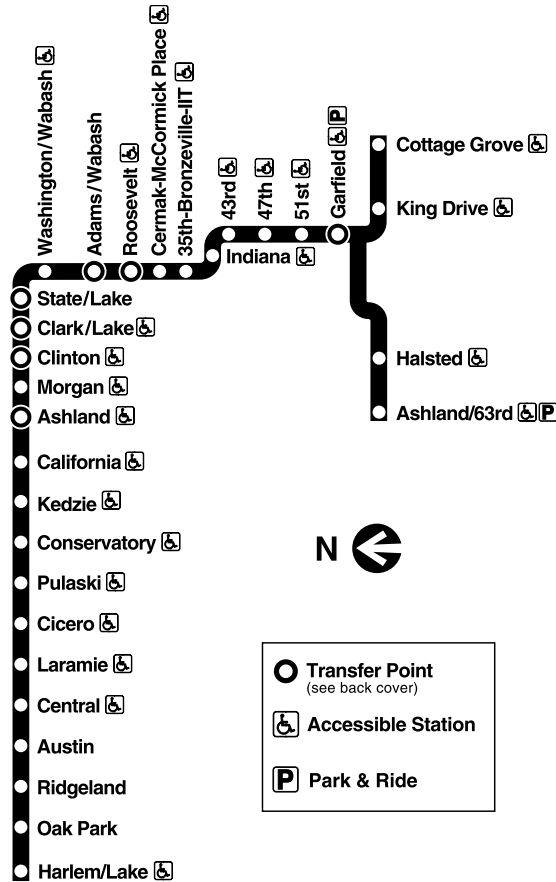

Bikes on Trains

Bicycles are permitted on trains every weekday except from 7:00 a.m. to 9:00 a.m. and 4:00 p.m. to 6:00 p.m. On Saturdays, Sundays and holidays, bicycles are allowed on trains all day.

Night Owl Service

Green Line trains operate daily early morning to late evening. Bus routes which provide alternative Night Owl service are:

N9 Ashland between 95th/Dan Ryan Red Line station and Clark/North via 95th, Ashland and North avenues.

N20 between Washington/State and Madison/Austin.

N63 63rd between 63rd/Stony Island and Midway Orange Line station.

N4 Cottage Grove between 63rd/Cottage Grove and Washington/State.

Most owl routes operate at 30 minute intervals.

Night Owl connections between the Red Line, Blue Line and 6 bus routes can be made at Washington and State, where buses depart at 10 and 40 minutes past the hour: N4, N20, N22, N60, N62, N66.

Please Stand Up for Seniors and People with Disabilities.

Federal law requires priority seating be designated for seniors and people with disabilities.

For more information call the RTA Travel Information Center: 1-312-836-7000. Open 6am to 7pm, Monday thru Saturday.

Para obtener mayor información, en Español, llame al Centro de Información: 1-312-836-7000.

Chicago Transit Authority

Green Line Trains

Effective September 16, 2018

Monday thru Friday

To Harlem

Leave Ashland/63rd	Leave Cottage Grove	Garfield	35th-Bronzeville	Adams/Wabash	Pulaski	Arrive Harlem/Lake
3:50am	----	3:59am	4:08am	4:16am	4:35am	4:46am
----	4:08am	4:14	4:23	4:31	4:50	5:01
4:20	----	4:29	4:38	4:46	5:05	5:16
----	4:38	4:44	4:53	5:01	5:20	5:31
4:50	----	4:59	5:08	5:16	5:35	5:46
----	5:08	5:14	5:23	5:31	5:50	6:01
5:20	----	5:29	5:38	5:46	6:05	6:16
----	5:38	5:44	5:53	6:01	6:20	6:31
5:47	----	5:56	6:05	6:13	6:32	6:43
----	6:02	6:08	6:17	6:25	6:44	6:55
6:09	----	6:18	6:27	6:35	6:54	7:05
----	6:22	6:28	6:37	6:45	7:04	7:15
6:29	----	6:38	6:47	6:55	7:14	7:25
----	6:42	6:48	6:57	7:05	7:24	7:35
6:49	----	6:58	7:07	7:15	7:34	7:45
----	7:00	7:06	7:15	7:24	7:43	7:54
7:05	----	7:14	7:23	7:32	7:51	8:02

then every 15 minutes from Cottage Grove and Ashland/63rd and every 7 to 8 minutes from Garfield until

8:05	----	8:14	8:23	8:32	8:51	9:02
----	8:16	8:22	8:31	8:40	8:59	9:10
8:21	----	8:30	8:39	8:48	9:07	9:18
----	8:32	8:38	8:47	8:56	9:15	9:26
8:37	----	8:46	8:55	9:04	9:23	9:34
----	8:48	8:54	9:03	9:12	9:31	9:42
8:53	----	9:02	9:11	9:20	9:39	9:50
----	9:04	9:10	9:19	9:28	9:47	9:58
9:11	----	9:20	9:29	9:38	9:57	10:08

then every 20 minutes from Cottage Grove and Ashland/63rd and every 10 minutes from Garfield until

3:11pm	----	3:20pm	3:29pm	3:38pm	3:57pm	4:08pm
----	3:23pm	3:29	3:38	3:47	4:06	4:17
3:28	----	3:37	3:46	3:55	4:14	4:25
----	3:39	3:45	3:54	4:03	4:22	4:33
3:44	----	3:53	4:02	4:11	4:30	4:41

then every 15 minutes from Cottage Grove and Ashland/63rd and every 7 to 8 minutes from Garfield until

5:14	----	5:23	5:32	5:41	6:01	6:12
----	5:24	5:30	5:39	5:48	6:08	6:20
5:30	----	5:39	5:48	5:57	6:16	6:27
----	5:43	5:49	5:58	6:07	6:26	6:37
5:50	----	5:59	6:08	6:17	6:36	6:47

then every 20 minutes from Cottage Grove and Ashland/63rd and every 10 minutes from Garfield until

8:50	----	8:59	9:08	9:17	9:36	9:47
----	9:03	9:09	9:18	9:27	9:46	9:57
9:12	----	9:21	9:30	9:38	9:57	10:08
----	9:27	9:33	9:42	9:50	10:09	10:20
9:36	----	9:45	9:54	10:02	10:21	10:32
----	9:51	9:57	10:06	10:14	10:33	10:44
10:00	----	10:09	10:18	10:26	10:45	10:56
----	10:15	10:21	10:30	10:38	10:57	11:08
10:24	----	10:33	10:42	10:50	11:09	11:20
----	10:39	10:45	10:54	11:02	11:21	11:32
10:48	----	10:57	11:06	11:14	11:33	11:44
----	11:03	11:09	11:18	11:26	11:45	11:56
11:14	----	11:23	11:32	11:40	11:59	12:10am
----	11:32	11:38	11:47	11:55	12:14am	12:25
11:44	----	11:53	12:02am	12:10am	12:29	12:40
----	12:02am	12:08am	12:17	12:25	12:44	12:55
12:14am	----	12:23	12:32	12:40	12:59	1:10
----	12:32	12:38	12:47	12:55	1:14	1:25
12:44	----	12:53	1:02	1:10	1:29	1:40
----	1:02	1:08	1:17	1:25	1:44	1:55

am light face pm bold face

Green Line Trains

To Ashland/63rd - Cottage Grove