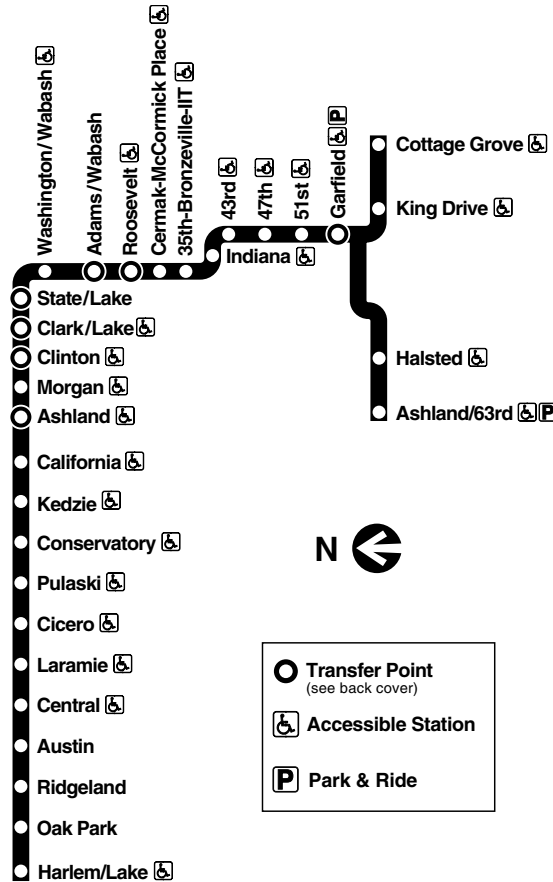

Bikes on Trains

Bicycles are permitted on trains every weekday except from 7:00 a.m. to 9:00 a.m. and 4:00 p.m. to 6:00 p.m. On Saturdays, Sundays and holidays, bicycles are allowed on trains all day.

Night Owl Service

Green Line trains operate daily early morning to late evening. Bus routes which provide alternative Night Owl service are:

N9 Ashland between 95th/Dan Ryan Red Line station and Clark/North via 95th, Ashland and North avenues.

N20 between Washington/State and Madison/Austin.

N63 63rd between 63rd/Stony Island and Midway Orange Line station.

N4 Cottage Grove between 63rd/Cottage Grove and Washington/State.

Most owl routes operate at 30 minute intervals.

Night Owl connections between the Red Line, Blue Line and 6 bus routes can be made at Washington and State, where buses depart at 10 and 40 minutes past the hour: N4, N20, N22, N60, N62, N66.

Please Stand Up for Seniors and People with Disabilities.

Federal law requires priority seating be designated for seniors and people with disabilities.

For more Information call the RTA Travel Information Center: 1-312-836-7000. Open 6am until 7pm, Monday thru Saturday.

Para obtener mayor información, en Español, llame al Centro de Información: 1-312-836-7000.

Chicago Transit Authority

Green Line Trains

Effective April 24, 2022

T Transfer Point (see back cover)
♿ Accessible Station
P Park & Ride

Monday thru Friday

To Harlem

Leave Ashland/63rd	Leave Cottage Grove	Garfield	35th-Bronzeville	Adams/Wabash	Pulaski	Arrive Harlem/Lake
3:52am	----	4:01am	4:10am	4:19am	4:38am	4:50am
----	4:10am	4:16	4:25	4:34	4:53	5:05
4:22	----	4:31	4:40	4:49	5:08	5:20
----	4:40	4:46	4:55	5:04	5:23	5:35
4:52	----	5:01	5:10	5:19	5:38	5:50
----	5:10	5:16	5:25	5:34	5:53	6:05
5:22	----	5:31	5:40	5:49	6:08	6:20
----	5:40	5:46	5:55	6:04	6:23	6:35
5:49	----	5:58	6:07	6:16	6:35	6:47
----	6:03	6:09	6:18	6:27	6:46	6:58
6:10	----	6:19	6:28	6:37	6:56	7:08
----	6:23	6:29	6:38	6:47	7:06	7:18
6:30	----	6:39	6:48	6:57	7:16	7:28
----	6:43	6:49	6:58	7:07	7:26	7:38
6:50	----	6:59	7:08	7:17	7:36	7:48
----	7:00	7:07	7:15	7:25	7:44	7:56
7:05	----	7:14	7:23	7:33	7:52	8:04

then every 15 minutes from Cottage Grove and Ashland/63rd and every 7 to 8 minutes from Garfield until

8:50	----	8:59	9:08	9:18	9:37	9:49
----	9:03	9:09	9:18	9:28	9:47	9:59
9:10	----	9:19	9:28	9:38	9:57	10:09
----	9:23	9:29	9:38	9:48	10:07	10:19
9:30	----	9:39	9:48	9:58	10:17	10:29
----	9:43	9:49	9:58	10:08	10:27	10:39

then every 20 minutes from Cottage Grove and Ashland/63rd and every 10 minutes from Garfield until

-----	3:03pm	3:09pm	3:18pm	3:28pm	3:47pm	3:59pm
3:10pm	----	3:19	3:28	3:38	3:57	4:09
----	3:23	3:29	3:38	3:48	4:07	4:19
3:30	----	3:39	3:48	3:58	4:17	4:29
----	3:40	3:47	3:56	4:05	4:25	4:37
3:45	----	3:54	4:03	4:13	4:32	4:44

then every 15 minutes from Cottage Grove and Ashland/63rd and every 7 to 8 minutes from Garfield until

5:15	----	5:24	5:33	5:43	6:02	6:14
----	5:25	5:32	5:41	5:50	6:10	6:22
5:30	----	5:39	5:48	5:58	6:17	6:29
----	5:43	5:49	5:58	6:07	6:26	6:38
5:50	----	5:59	6:08	6:17	6:36	6:48
----	6:03	6:09	6:18	6:27	6:46	6:58
6:10	----	6:19	6:28	6:37	6:56	7:08

then every 20 minutes from Cottage Grove and Ashland/63rd and every 10 minutes from Garfield until

8:50	----	8:59	9:08	9:17	9:36	9:48
----	9:03	9:09	9:18	9:27	9:46	9:58
9:12	----	9:21	9:30	9:39	9:58	10:10
----	9:27	9:33	9:42	9:51	10:10	10:22
9:36	----	9:45	9:54	10:03	10:22	10:34
----	9:51	9:57	10:06	10:15	10:34	10:46
10:00	----	10:09	10:18	10:27	10:46	10:58
----	10:15	10:21	10:30	10:39	10:58	11:10
10:24	----	10:33	10:42	10:51	11:10	11:22
----	10:39	10:45	10:54	11:03	11:22	11:34
10:48	----	10:57	11:06	11:15	11:34	11:46
----	11:03	11:09	11:18	11:27	11:46	11:58
11:15	----	11:24	11:33	11:42	12:01am	12:13am
----	11:33	11:39	11:48	11:57	12:16	12:28
11:45	----	11:54	12:03am	12:12am	12:31	12:43
----	12:03am	12:09am	12:18	12:27	12:46	12:58
12:15am	----	12:24	12:33	12:42	1:01	1:13
----	12:33	12:39	12:48	12:57	1:16	1:28
12:45	----	12:54	1:03	1:12	1:31	1:43
----	1:03	1:09	1:18	1:27	1:46	1:58

am light face pm bold face

Green Line Trains

To Ashland/63rd – Cottage Grove