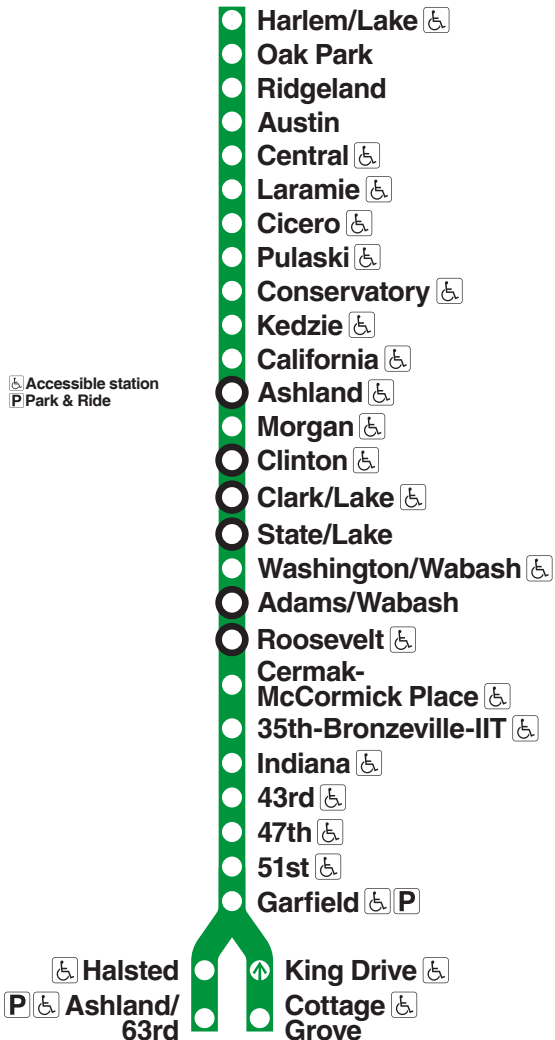

# Green Line 'L'

Effective Oct. 08, 2023

Service runs daily between Harlem and Ashland/63rd and Cottage Grove early morning through late evening

## To Harlem

LV Ashland/63rd	LV Cottage Grove	Garfield	35th-Bronzeville	Adams/Wabash	Pulaski	AR Harlem/Lake
3:58a	----	4:07a	4:16a	4:26a	4:46a	4:58a
----	4:16a	4:22	4:31	4:41	5:01	5:13
4:28	----	4:37	4:46	4:56	5:16	5:28
----	4:46	4:52	5:01	5:11	5:31	5:43
4:58	----	5:07	5:16	5:26	5:46	5:58
----	5:16	5:22	5:31	5:41	6:01	6:13
5:28	----	5:37	5:46	5:56	6:16	6:28
----	5:46	5:52	6:01	6:11	6:31	6:43
5:58	----	6:07	6:16	6:26	6:46	6:58
----	6:16	6:22	6:31	6:41	7:01	7:13
6:28	----	6:37	6:46	6:56	7:16	7:28
----	6:43	6:49	6:58	7:08	7:28	7:40
6:52	----	7:01	7:10	7:20	7:40	7:52
----	7:05	7:11	7:20	7:30	7:50	8:02
7:12	----	7:21	7:30	7:40	8:00	8:12
----	7:25	7:31	7:40	7:50	8:10	8:22
7:32	----	7:41	7:50	8:00	8:20	8:32
----	7:45	7:51	8:00	8:10	8:30	8:42
7:52	----	8:01	8:10	8:20	8:40	8:52
----	8:05	8:11	8:20	8:30	8:50	9:02
8:12	----	8:21	8:30	8:40	9:00	9:12
----	8:25	8:31	8:40	8:50	9:10	9:22
8:32	----	8:41	8:50	9:00	9:20	9:32
----	8:45	8:51	9:00	9:10	9:30	9:42
8:52	----	9:01	9:10	9:20	9:40	9:52
----	9:05	9:11	9:20	9:30	9:50	10:02
9:12	----	9:21	9:30	9:40	10:00	10:12
----	9:25	9:31	9:40	9:50	10:10	10:22
9:32	----	9:41	9:50	10:00	10:20	10:32
----	9:45	9:51	10:00	10:10	10:30	10:42
9:52	----	10:01	10:10	10:20	10:40	10:52
----	10:06	10:12	10:21	10:31	10:51	11:03
10:15	----	10:24	10:33	10:43	11:03	11:15

then every 24 minutes from Cottage Grove and Ashland/63rd and every 12 minutes from Garfield until

2:39p	----	2:48p	2:57p	3:07p	3:27p	3:39p
----	2:54p	3:00	3:09	3:19	3:39	3:51
3:02	----	3:11	3:20	3:30	3:50	4:02