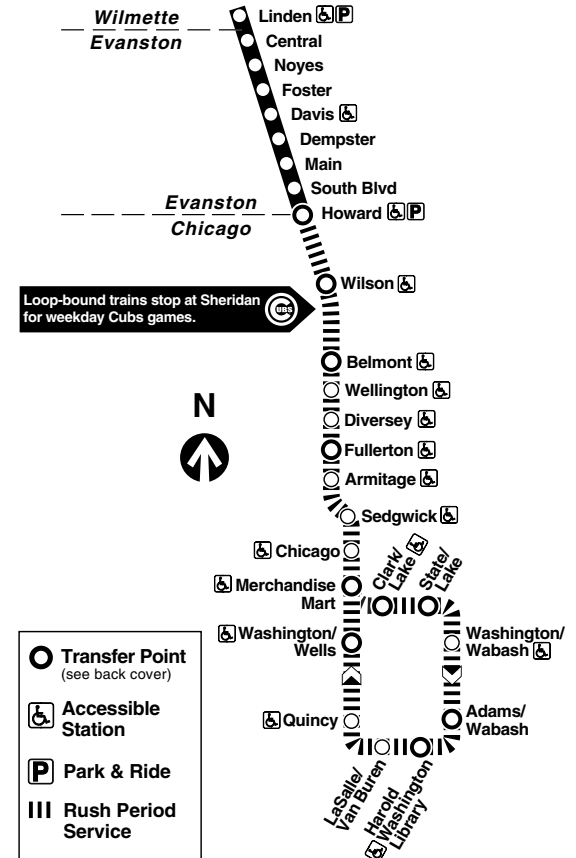

Bikes On Trains

Bicycles are permitted on trains every weekday except from 7:00 a.m. to 9:00 a.m. and 4:00 p.m. to 6:00 p.m. On Saturdays, Sundays and holidays, bicycles are allowed on trains all day.

Weekday Service For Cubs Night Games

Southbound afternoon Express trains will stop at the Sheridan Red Line station for Cubs night games. Use northbound Red Line trains after night games to connect at Howard with Purple Line trains and with Yellow Line trains which operate until midnight after weekday night games.

Please Stand Up

for Seniors and People with Disabilities.

Federal law requires priority seating be designated for seniors and people with disabilities.

For more Information call the RTA Travel Information Center: 1-312-836-7000. Open 6am until 7pm, Monday thru Saturday.

Para obtener mayor información, en Español, llame al Centro de Información: 1-312-836-7000.

For through service to Loop, when Purple Line Express service is not operating, change to RED LINE trains at Howard station on Saturdays, Sundays and holidays.

transitchicago.com

Chicago Transit Authority

Purple Line Trains

Effective April 28, 2019

transitchicago.com