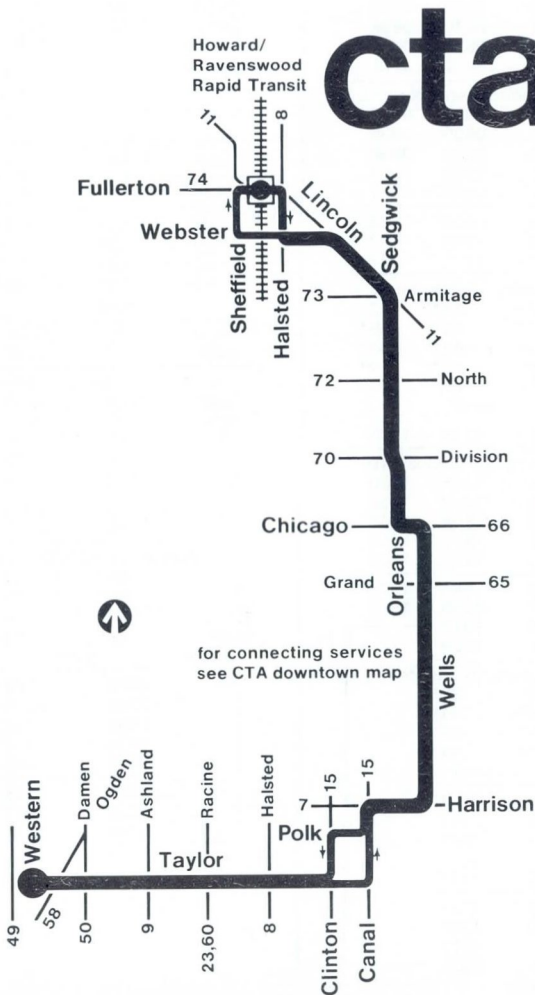

37

Sedgwick

Any questions?

**Call 836-7000
at any hour any day
for transit information**

Monday thru Friday

Southbound

Leave Fullerton station	Leave Wells/Wacker	Arrive Taylor/Western
0507	0523	0556
0523	0540	0611
0538	0554	0626
0553	0610	0638
0603	0620	0650
0613	0630	0702
then frequent service until		
0839	0900	0926
0851	0909	0938
0903	0918	0950
0915	0930	1001
0927	0942	1012
then every 12 minutes at		
0939	0954	1022
0951	1006	1033
1002	1018	1043
then every 12 minutes at		
02*	18*	43*
14*	30*	55*
26*	42*	07*
38*	54*	19*
50*	06*	31*
until		
1302	1318	1343
then frequent service until		
1726	1745	1820
1738	1757	1830
1750	1808	1840
1802	1820	1852
1815	1833	1904
then every 15 minutes at		
1828	1846	1916
1841	1859	1928
1856	1913	
1911	1929	
then every 15 minutes at		
11*	29*	
26*	44*	
41*	59*	
56*	14*	
until		
2141	2158	to Harrison only
2200	2217	
2220	2237	
2240	2257	
2300	2317	
then every 15 minutes at		
2320	2337	
2340	2357	
0010	0027	
0040	0057	

Northbound

Leave Taylor/Western	Leave Harrison/Wells	Arrive Fullerton station
0516	0530	0553
0536	0550	0613
0556	0610	0633
0611	0625	0649
0626	0640	0706
then frequent service until		
0638	0653	0719
0650	0705	0732
0702	0718	0745
then frequent service until		
1020	1035	1103
then every 12 minutes at		
08*	23*	51*
20*	35*	03*
32*	47*	15*
44*	59*	27*
56*	11*	39*
until		
1420	1436	1506
1431	1447	1517
then frequent service until		
1840	1858	1923
1852	1909	1934
1904	1920	1945
—	1926	1950
1916	1932	1955
then every 15 minutes at		
1928	1943	2006
	1946	2009
then every 15 minutes at		
	10*	34*
	25*	49*
	40*	04*
	55*	19*
until		
2225		2249
2245		2309
2305		2329
2325		2349
2345		0009
then every 15 minutes at		
0005		0028
0035		0057
0105		0127