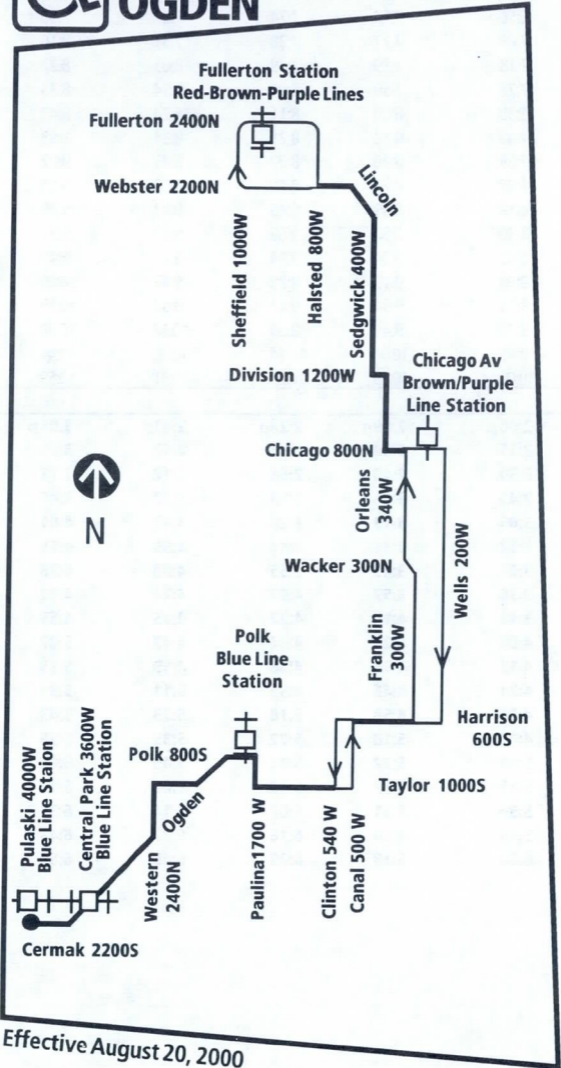

## SEDGWICK/ OGDEN

Effective August 20, 2000

## Southbound

Leave Fullerton RapidTransit	Merchandise Mart	Harrison Wells	Polk Blue Line	Arrive Cermak Karlov
5:53 a	6:09a	6:17 a	6:27a	6:43 a
6:06	6:22	6:30	6:41	6:58
6:19	6:35	6:44	6:55	7:13
6:32	6:48	6:57	7:09	7:28
6:44	7:01	7:11	7:23	7:42
6:56	7:14	7:24	7:37	7:56
7:08	7:27	7:38	7:51	8:10
7:18	7:39	7:49	8:03	8:22
7:28	7:50	8:01	8:14	8:33
7:38	8:00	8:11	8:24	8:43
7:48	8:10	8:21	8:34	8:53
7:58	8:20	8:30	8:43	9:02
8:08	8:29	8:40	8:53	9:11
8:18	8:39	8:49	9:02	9:20
8:30	8:50	9:00	9:13	9:31
8:45	9:04	9:14	9:27	9:45
9:00	9:19	9:29	9:42	10:00
9:15	9:34	9:44	9:57	10:15
9:30	9:49	9:59	10:12	10:30
9:45	10:04	10:14	10:26	10:44
10:00	10:19	10:29	10:41	10:59

## Northbound

Leave Cermak Karlov	Polk Blue Line	Harrison Franklin	Merchandise Mart	Arrive Fullerton Rapid Transit
6:00 a	6:15 a	6:27 a	6:34 a	6:52 a
6:15	6:31	6:43	6:50	7:09
6:30	6:47	6:59	7:07	7:26
6:44	7:02	7:14	7:23	7:42
6:58	7:17	7:30	7:39	7:58
7:12	7:32	7:45	7:55	8:14
7:26	7:47	8:01	8:11	8:30
7:40	8:03	8:16	8:27	8:46
7:55	8:18	8:31	8:42	9:01
8:10	8:32	8:45	8:55	9:14
8:25	8:46	8:59	9:09	9:27
8:40	9:00	9:13	9:22	9:40
8:55	9:14	9:26	9:35	9:53
9:10	9:28	9:40	9:48	10:06
9:25	9:43	9:55	10:03	10:21
9:40	9:58	10:10	10:18	10:36
9:55	10:13	10:25	10:33	10:51