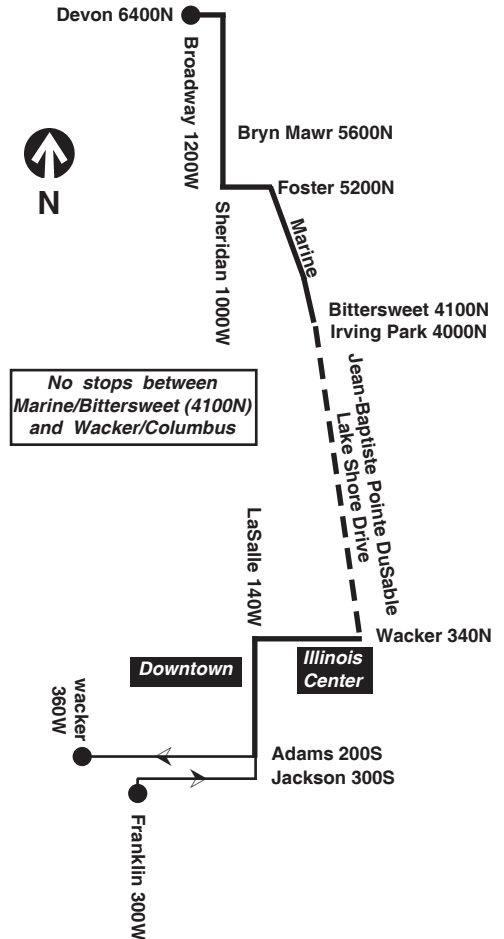

 Schedules and other info in this timetable are subject to change. CTA does not assume responsibility for errors in timetables nor for inconvenience or damage resulting from delays.

 Pay close attention to destination signs and announcements when boarding: added service may sometimes be provided over portions of this or any bus route and some trips can end before the furthest terminal on a line depending on service needs or time of day.

 For more travel information, use the Ventra app or call the RTA Travel Information Center at 312-836-7000. *Para obtener mayor información, en Español, llame al Centro de Información a 312-836-7000.*

Chicago Transit Authority

136

Sheridan/ LaSalle Express

Effective Jun. 5, 2023

 All CTA buses are accessible

transitchicago.com/bus/136

Southbound (AM only)

LV Devon/ Broadway	Sheridan/ Bryn Mawr	Sheridan/ Foster	Marine/ Bittersweet	AR Adams/ Wacker
5:45a	5:52a	5:55a	6:05a	6:27a
5:59	6:07	6:10	6:21	6:42
6:12	6:20	6:24	6:35	6:58
6:24	6:32	6:36	6:48	7:11
6:43	6:52	6:56	7:09	7:35
6:53	7:02	7:06	7:19	7:47
7:02	7:11	7:15	7:29	7:59
7:11	7:20	7:24	7:39	8:11
7:20	7:29	7:33	7:49	8:23
7:29	7:39	7:43	7:59	8:36
7:39	7:49	7:53	8:09	8:46
7:49	7:59	8:03	8:19	8:56
8:00	8:09	8:13	8:29	9:06
8:20	8:29	8:33	8:47	9:22
8:40	8:49	8:53	9:05	9:35
9:00	9:09	9:13	9:24	9:49

Northbound (PM only)

LV Jackson/ Franklin	LaSalle/ Wacker	Sheridan/ Foster	AR Devon/ Broadway
3:45p	3:54p	4:24p	4:35p
4:05	4:14	4:44	4:55
4:22	4:32	5:02	5:14
4:37	4:48	5:24	5:36
4:49	5:02	5:40	5:52
5:02	5:15	5:55	6:07
5:15	5:29	6:09	6:21
5:30	5:43	6:23	6:35
5:49	6:00	6:40	6:51
6:08	6:18	6:56	7:07
6:30	6:39	7:13	7:23