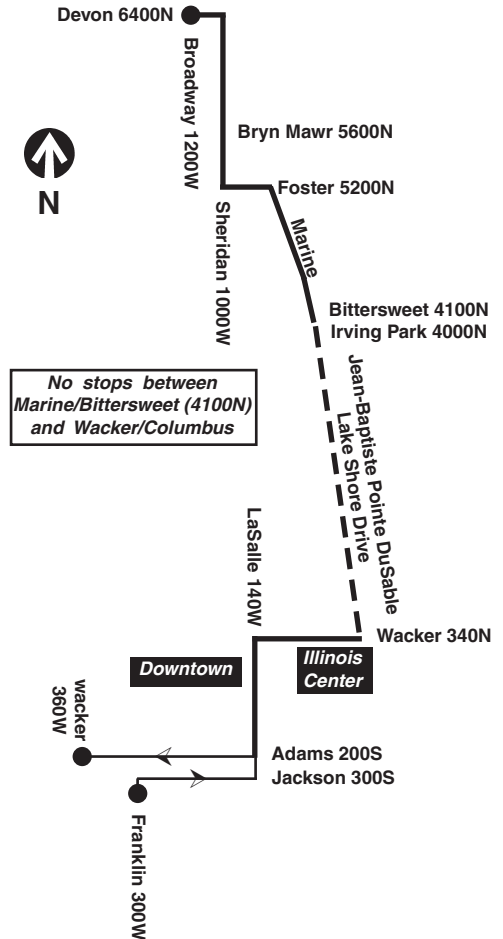

 Schedules and other info in this timetable are subject to change. CTA does not assume responsibility for errors in timetables nor for inconvenience or damage resulting from delays.

 Pay close attention to destination signs and announcements when boarding: added service may sometimes be provided over portions of this or any bus route and some trips can end before the furthest terminal on a line depending on service needs or time of day.

 For more travel information, use the Ventra app or call the RTA Travel Information Center at 312-836-7000. *Para obtener mayor información, en Español, llame al Centro de Información a 312-836-7000.*

Chicago Transit Authority

136

Sheridan/ LaSalle Express

Effective Dec. 23, 2024

 All CTA buses are accessible

transitchicago.com/bus/136

Southbound (AM only)

LV Devon/ Broadway	Sheridan/ Bryn Mawr	Sheridan/ Foster	Marine/ Bittersweet	AR Adams/ Wacker
5:45a	5:53a	5:56a	6:06a	6:27a
5:59	6:07	6:10	6:21	6:42
6:08	6:16	6:20	6:31	6:53
6:17	6:26	6:29	6:41	7:03
6:26	6:35	6:39	6:51	7:14
6:35	6:44	6:48	7:01	7:25
6:43	6:52	6:56	7:09	7:34
6:50	6:59	7:03	7:17	7:43
6:57	7:07	7:11	7:25	7:53
7:05	7:14	7:18	7:33	8:03
7:12	7:22	7:26	7:41	8:13
7:20	7:29	7:33	7:49	8:23
7:27	7:37	7:41	7:57	8:33
7:35	7:44	7:48	8:05	8:42
7:43	7:52	7:56	8:13	8:50
7:51	8:00	8:04	8:21	8:58
7:59	8:09	8:13	8:29	9:05
8:13	8:22	8:26	8:41	9:17
8:26	8:35	8:39	8:53	9:26
8:42	8:51	8:55	9:08	9:37
8:59	9:08	9:12	9:23	9:48
9:15	9:24	9:28	9:39	10:04

Northbound (PM only)

LV Jackson/ Franklin	LaSalle/ Wacker	Sheridan/ Foster	AR Devon/ Broadway
3:45p	3:54p	4:24p	4:35p
3:57	4:06	4:36	4:47
4:09	4:18	4:48	4:59
4:18	4:28	5:00	5:11
4:27	4:38	5:11	5:23
4:36	4:48	5:23	5:35
4:45	4:58	5:35	5:47
4:54	5:07	5:46	5:58
5:04	5:17	5:57	6:09
5:16	5:29	6:09	6:21
5:28	5:41	6:21	6:33
5:42	5:53	6:33	6:44
5:57	6:08	6:48	6:59
6:13	6:23	7:01	7:12
6:30	6:39	7:13	7:23
6:45	6:54	7:28	7:38