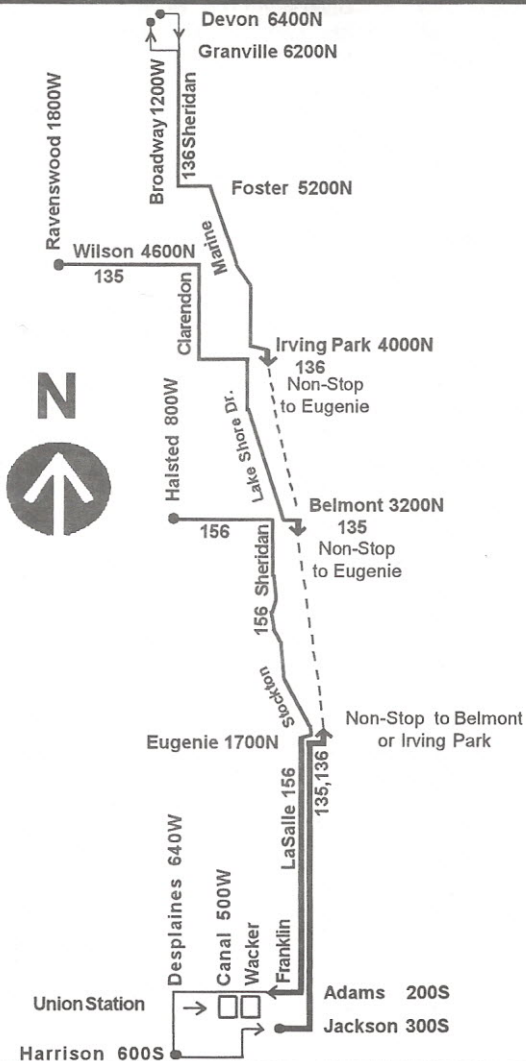

Effective March 10, 1997

135
136
156

LaSalle Corridor

For more information call the RTA
Travel Information Center at 836-7000
(In Chicago use area code 312)

Open every day of the year from 5AM until 1AM next day.

156 LaSalle

Monday thru Friday only

Southbound

Leave Belmont Halsted	Diversey Sheridan	North LaSalle	Arrive Harrison Desplaines
5:47a	5:53a	6:00a	6:21a
5:57	6:03	6:10	6:31
6:03	6:09	6:16	6:37
6:09	6:15	6:22	6:43
6:14	6:20	6:27	6:48
6:19	6:25	6:32	6:53
6:23	6:29	6:36	6:57
6:27	6:33	6:40	7:01
6:31	6:37	6:44	7:05
6:35	6:41	6:48	7:09
then every 2-6 minutes until			
8:46	8:54	9:02	9:28
—	8:58	9:06	9:31
8:55	9:03	9:10	9:35
—	9:08	9:15	9:40
9:06	9:13	9:20	9:44
then every 6-9 minutes until			
10:14	10:20	10:27	10:52
then every 10 minutes until			
2:14p	2:20p	2:27p	2:52p
2:23	2:29	2:36	3:00
2:31	2:37	2:44	3:08
2:39	2:45	2:52	3:16
2:47	2:53	3:00	3:24
2:55	3:01	3:08	3:32
3:03	3:09	3:16	3:40
3:10	3:16	3:23	3:47
3:17	3:23	3:30	3:54
3:23	3:29	3:36	4:00
3:29	3:35	3:42	4:06
3:34	3:40	3:47	4:11
3:38	3:44	3:51	4:16
3:42	3:48	3:55	4:21
3:45	3:51	3:58	4:25
3:49	3:55	4:02	4:29
3:52	3:58	4:05	4:33
3:55	4:01	4:08	4:36
3:58	4:04	4:11	4:40
4:04	4:11	4:18	4:47
4:12	4:19	4:26	4:55
4:18	4:25	4:32	5:01
4:24	4:31	4:38	5:07
4:29	4:36	4:43	5:12
4:35	4:42	4:49	5:18
then every 8-10 minutes until			
6:15	6:22	6:28	6:46
6:25	6:32	6:38	6:56
6:35	6:42	6:48	7:06
6:45	6:52	6:58	7:16

136 Sheridan/LaSalle Express

Monday thru Friday only

Southbound mornings

Leave Devon Broadway	Sheridan Foster	Irving Pk. Marine Dr.	Arrive Adams Wacker
6:17a	6:28a	6:38a	7:02a*
6:27	6:38	6:48	7:12*
6:37	6:48	6:58	7:22*
6:47	6:58	7:08	7:32*
6:56	7:07	7:17	7:41*
7:04	7:15	7:25	7:50*
7:11	7:22	7:32	7:59*
7:18	7:29	7:39	8:08*
7:25	7:35	7:45	8:17*
7:32	7:43	7:53	8:24
7:39	7:50	8:01	8:32
7:46	7:57	8:08	8:39
7:54	8:05	8:16	8:47
8:02	8:13	8:24	8:55
8:15	8:26	8:36	9:07
8:30	8:41	8:51	9:19