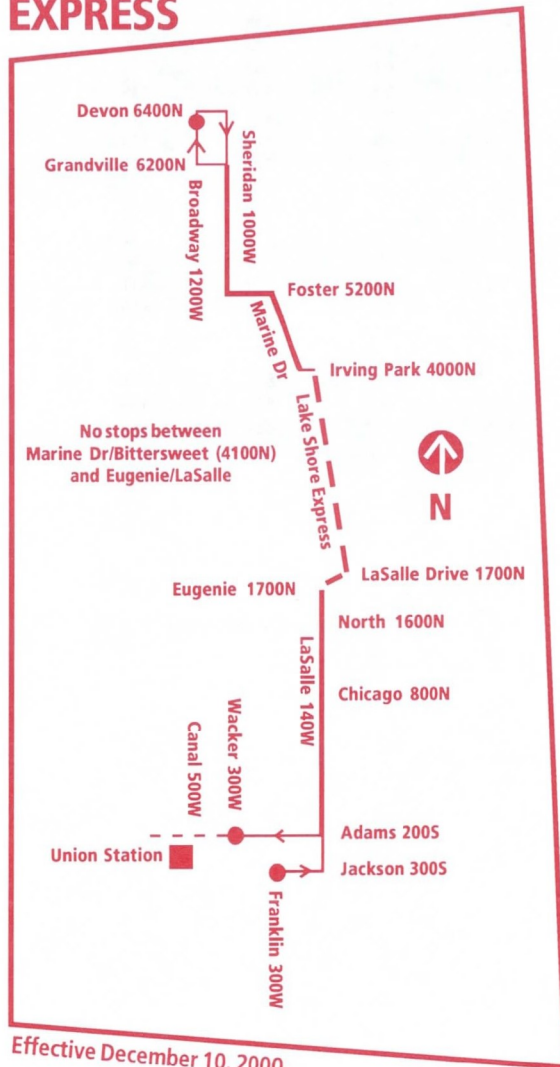

The information contained in this schedule is based on normal travel conditions. Factors beyond CTA's control such as weather, traffic and other conditions can result in schedule delays. Please give yourself enough time for travel.

CHICAGO TRANSIT AUTHORITY

136

SHERIDAN/LA SALLE EXPRESS

Effective December 10, 2000

www.transitchicago.com

www.transitchicago.com

Monday through Friday ONLY

AM Southbound

PM Northbound

| Leave Jackson Franklin | Wacker/ LaSalle | Irving Pk Marine | Arrive Devon Broadway |
|------------------------------|--------------------|---------------------|-----------------------------|
| 3:33p | 3:41 p | 4:00p | 4:12pB |
| 3:48 | 3:56 | 4:15 | 4:27 B |
| 4:00 | 4:08 | 4:27 | 4:39 B |
| 4:08 | 4:16 | 4:35 | 4:47 B |
| 4:12 | 4:20 | 4:39 | 4:51 B |
| 4:18 | 4:26 | 4:45 | 5:03 |
| 4:28 | 4:36 | 4:55 | 5:13 |
| 4:38 | 4:46 | 5:05 | 5:17 B |
| 4:45 | 4:53 | 5:12 | 5:30 |
| 4:53 | 5:07 | 5:20 | 5:38 |
| 4:57 | 5:13 | 5:24 | 5:42 |
| 5:03 | 5:19 | 5:30 | 5:48 |
| 5:15 | 5:23 | 5:42 | 6:00 |
| 5:20 | 5:28 | 5:48 | 6:06 |
| 5:25 | 5:33 | 5:53 | 6:11 |
| 5:36 | 5:43 | 6:02 | 6:20 |
| 5:47 | 5:53 | 6:09 | 6:15 F |
| 5:48 | 5:54 | 6:12 | 6:30 |
| 6:00 | 6:05 | 6:22 | 6:40 |

B=trip terminates at Bryn Mawr/Sheridan at time shown

F=trip terminates at Foster/Sheridan at time shown

B=trip begins at Bryn Mawr/Sheridan at time shown

F=trip terminates at Union Station (Canal/Adams) at time shown