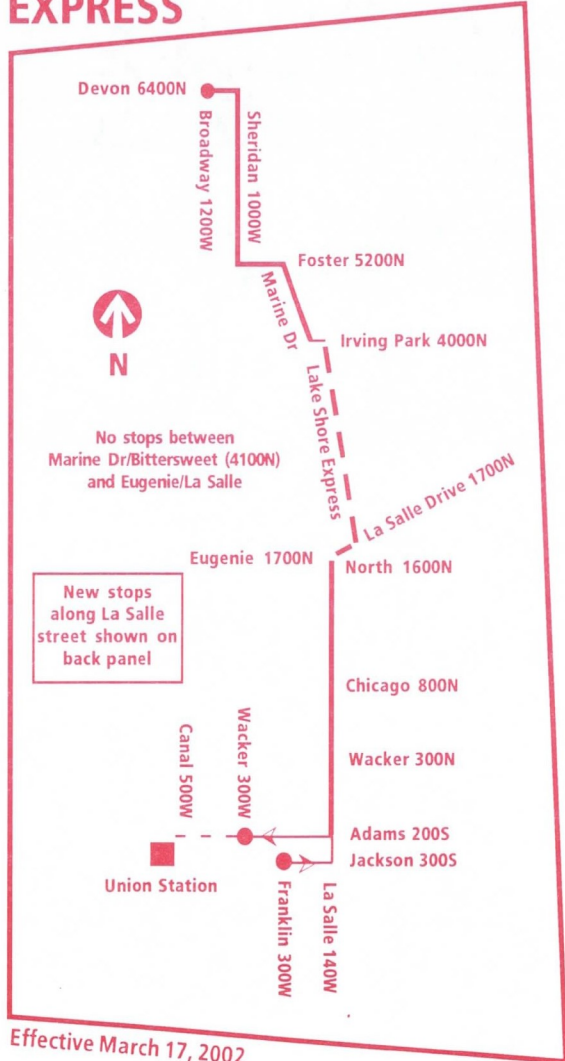

CHICAGO TRANSIT AUTHORITY

136

SHERIDAN/LA SALLE EXPRESS

Effective March 17, 2002