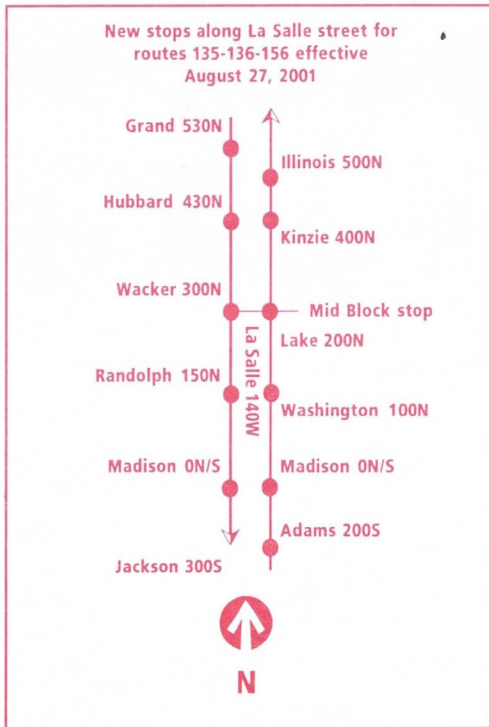

For more information call the RTA Travel Information Center in Chicago: 836-7000. Open 5 a.m. until 1 a.m. every day.

Para obtener mayor información, en Español, llame al Centro de Información: 836-7000.

## Southbound AM Only

Leave Devon/ Broadway	Foster/ Sheridan	Irving Pk/ Marine	Arrive Adams/ Wacker
5:43	5:54	6:04 a	6:27 a
5:49	6:00	6:10	6:33
6:04	6:15	6:25	6:48
6:19	6:30	6:40	7:03
6:26	6:37	6:47	7:10
6:34	6:45	6:55	7:18
6:41	6:52	7:02	7:27 U
6:49	7:00	7:10	7:33
6:56	7:07	7:17	7:42 U
7:04	7:15	7:25	7:48
7:09	7:20	7:30	7:54
7:14	7:25	7:35	8:02 U
B7:28	7:30	7:40	8:09 U
7:26	7:37	7:48	8:15
B7:43	7:45	7:55	8:25 U
7:41	7:52	8:03	8:32
B7:58	8:00	8:10	8:38
7:56	8:07	8:18	8:47
B8:13	8:15	8:25	8:53
8:11	8:22	8:32	9:00
8:22	8:33	8:43	9:10
8:32	8:43	8:53	9:20
8:47	8:58	9:08	9:35
9:11	9:13	9:23	9:50

## Northbound PM Only

Leave Jackson/ Franklin	Wacker/ La Salle	Irving Pk/ Marine	Arrive Devon/ Broadway
3:35p	3:43p	4:02p	4:20p
3:50	3:58	4:17	4:35
4:05	4:13	4:32	4:50
4:17	4:25	4:44	5:02
4:27	4:35	4:54	5:12
4:34	4:42	5:01	5:19
4:41	4:49	5:08	5:26
4:48	4:56	5:15	5:33
4:55	5:03	5:22	5:40
5:02	5:10	5:29	5:47
5:09	5:17	5:36	5:54
5:16	5:24	5:43	6:01
5:23	5:31	5:50	6:08
5:31	5:39	5:58	6:16
5:35	5:42	6:00	6:18
5:40	5:47	6:05	6:23
5:50	5:56	6:13	6:28
6:05	6:10	6:26	6:44

B=trip begins at Bryn Mawr/Sheridan at time shown

U=trip terminates at Union Station (Canal/Adams) at time shown