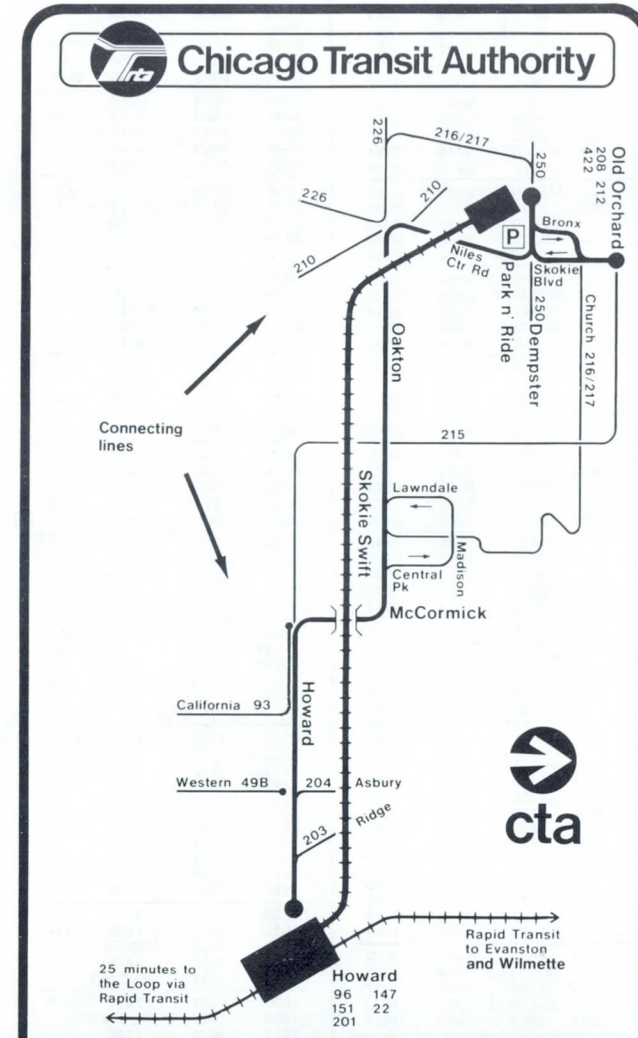

S Skokie Swift rail

- Only 8 minutes non-stop from Dempster, Skokie to Howard "L" station, Chicago
- Only 35 minutes from Skokie to the Loop with convenient transfer at Howard to North-South "L" subway or Evanston Express train
- Convenient connections at Dempster with No. 97 bus to downtown Skokie and Old Orchard shopping center
- Park-N-Ride lot at Dempster - 50¢ all day
- Free "Kiss-N-Ride" area for drop off and pick-up

Monday thru Friday

Leave Dempster	Leave Howard
0558	0540
0622	0610
then every 4-10 minutes until	then every 4-10 minutes until
0858	0841
then every 15 minutes	0855
at 13,28,43,58 minutes	then every 15 minutes
past the hour until	at 10, 25, 40, 55 minutes
1543	past the hour until
then every 4-10 minutes until	1525
1843	then every 4-10 minutes until
1858	1840
then every 15 minutes	1855
at 13, 28, 43, 58 minutes	then every 15 minutes
past the hour until	at 10, 25, 40, 55 minutes
2113	past the hour until
2130	2055
2147	2112
2207	2129
2232	2152
2302	2217
	2247

Children under 7 (when with fare paying passenger) free

* Indicates transfer to routes #216/217, if desired.

S Skokie Swift rail

97 Skokie bus

For more information call the RTA 24 hour Travel Information Center in Chicago 836-7000 suburbs 800-972-7000 toll-free