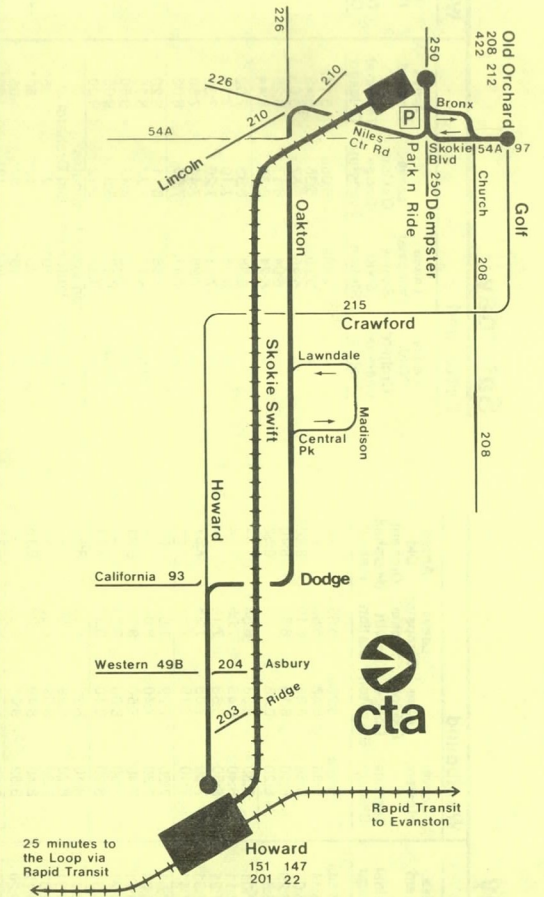

S Skokie Swift rail

97 Skokie bus

Chicago Transit Authority