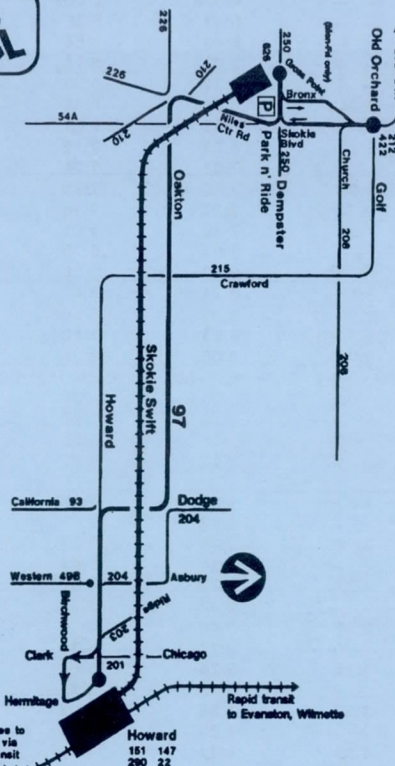

Westbound

Leave Howard "L" Chicago	Oakton Dodge Evanston	Arrive Dempster Skokie Swift	Arrive Old Orchard (Marshall Field's)
5:20 a	5:26 a	5:39 a	---
5:40	5:46	5:59	---
6:00	6:07	6:22	---
6:18	6:26	6:41	---
6:36	6:44	7:00	---
6:54	7:03	7:19	---
7:10	7:19	7:35	7:42 a
7:25	7:34	7:50	---
7:40	7:49	8:05	8:12
7:55	8:04	8:20	---
8:10	8:19	8:35	8:43
8:25	8:34	8:51	---
8:40	8:49	9:06	9:15
8:55	9:04	9:22	---
9:10	9:19	9:36	9:47
then every 15 minutes (30 minutes to Old Orchard) at			
:10	:19	:36	:47
:25	:34	:51	---
:40	:49	:06	:17
:55	:04	:21	---
until			
5:40 p	5:49 p	6:06 p	6:17 p
6:00	6:09	6:26	---
6:20	6:29	6:46	---
6:40	6:49	7:06	---
7:00	7:09	7:26	---
7:20	7:29	7:46	---
7:40	7:49	8:06	---
8:00	8:09	8:25	---
8:20	8:29	8:44	---
8:40	8:49	9:03	---
9:00	9:08	9:22	---
9:20	9:28	9:42	---
9:40	9:48	10:02	---
10:03	10:11	10:25	---
10:33	10:41	10:55	---
11:03	11:11	11:25	---

Westbound

Leave Howard "L" Chicago	Oakton Dodge Evanston	Arrive Dempster Skokie Swift	Arrive Old Orchard (Marshall Field's)
6:30 a	6:37 a	6:51 a	-----
7:30	7:37	7:51	-----
8:00	8:07	8:21	-----
8:30	8:37	8:51	-----
9:00	9:07	9:21	-----
9:30	9:37	9:51	10:01 a
then every 30 minutes to Old Orchard until			
6:00 p	6:07 p	6:21 p	6:31 p
6:30	6:38	6:53	-----
then every 30 minutes to Dempster "L" until			
11:00	11:08	11:23	-----

Effective March 28, 1993

97

SKOKIE

Rail and Bus