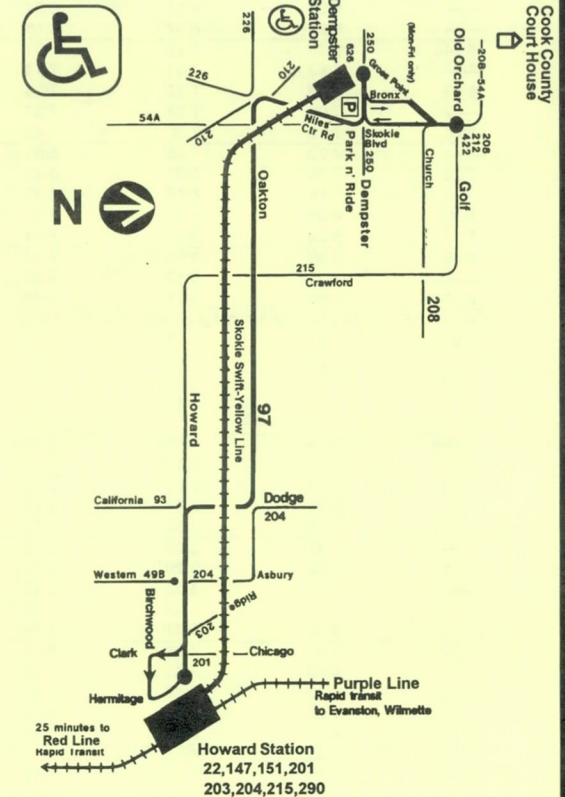

Effective October 15, 1995

YELLOW LINE

Skokie Swift Rail Service

97 Skokie Bus

For more information call the RTA Travel Information Center in Chicago or suburbs 836-7000

Open every day of the year from 5am until 1am next day

97 Skokie

Monday thru Friday

Eastbound

Leave Old Orchard (Marshall Field's)	Leave Dempster Skokie Swift	Oakton Dodge Evanston	Arrive Howard Red Line
—	4:53a	5:05a	5:14a
—	5:23	5:35	5:44
—	5:43	5:56	6:05
—	6:03	6:16	6:27
—	6:22	6:37	6:48
6:24a	6:33	6:49	7:01
—	6:43	7:01	7:13
6:43	6:53	7:12	7:25
—	7:03	7:24	7:37
7:06	7:15	7:36	7:49
—	7:27	7:48	8:01
7:30	7:39	8:01	8:13
—	7:54	8:15	8:27
8:00	8:09	8:29	8:40
8:15	8:24	8:43	8:54
8:30	8:39	8:56	9:07
—	8:53	9:10	9:20
9:00	9:08	9:25	9:36
then every 15 minutes (every 30 minutes from Old Orchard) at			
:00	:08	:25	:36
—	:23	:40	:51
:30	:38	:55	:06
—	:53	:10	:21
until			
1:30p	1:38p	1:55p	2:06p
—	1:53	2:12	2:22
2:00	2:09	2:29	2:39
—	2:24	2:44	2:54
2:27	2:36	2:56	3:06
—	2:48	3:08	3:18
2:51	3:00	3:20	3:30
—	3:12	3:32	3:42
3:15	3:24	3:44	3:55
—	3:36	3:57	4:09
3:39	3:48	4:09	4:21
—	4:00	4:21	4:33
4:03	4:12	4:36	4:45
—	4:24	4:45	4:57
4:27	4:36	4:57	5:09
—	4:48	5:09	5:21
4:51	5:00	5:21	5:33
5:06	5:15	5:35	5:47
5:21	5:30	5:49	6:00
5:36	5:45	6:03	6:14
5:51	6:00	6:17	6:27
6:06	6:15	6:31	6:41
6:21	6:30	6:46	6:56
6:36	6:45	7:01	7:11
6:51	7:00	7:16	7:26
7:06	7:15	7:31	7:41
then every 20 minutes at			
:06	:15	:31	:41
:26	:35	:51	:01
:46	:55	:11	:21
until			
10:06	10:15	10:31	10:41
—	10:35	10:51	11:01
—	11:00	11:12	11:21
—	11:30	11:42	11:51
—	12:00m	12:12a	12:21a
—	12:30a	12:42	12:51