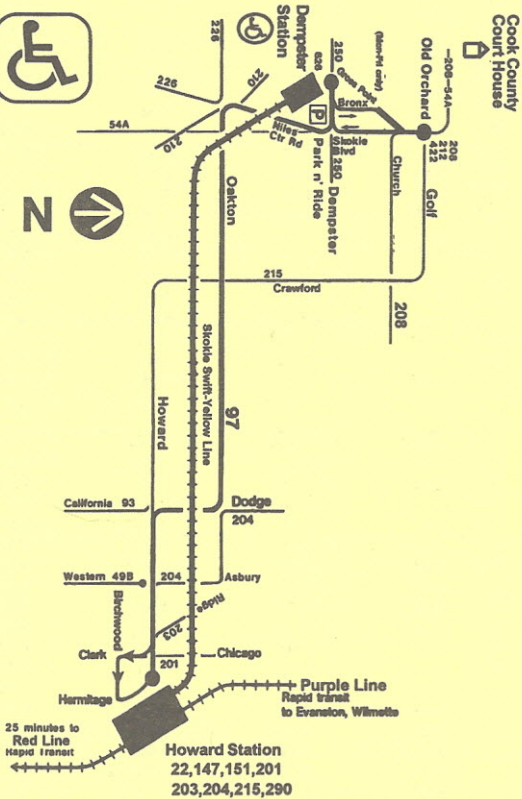

Effective March 10, 1996

YELLOW LINE

Skokie Swift Rail Service

97 Skokie Bus