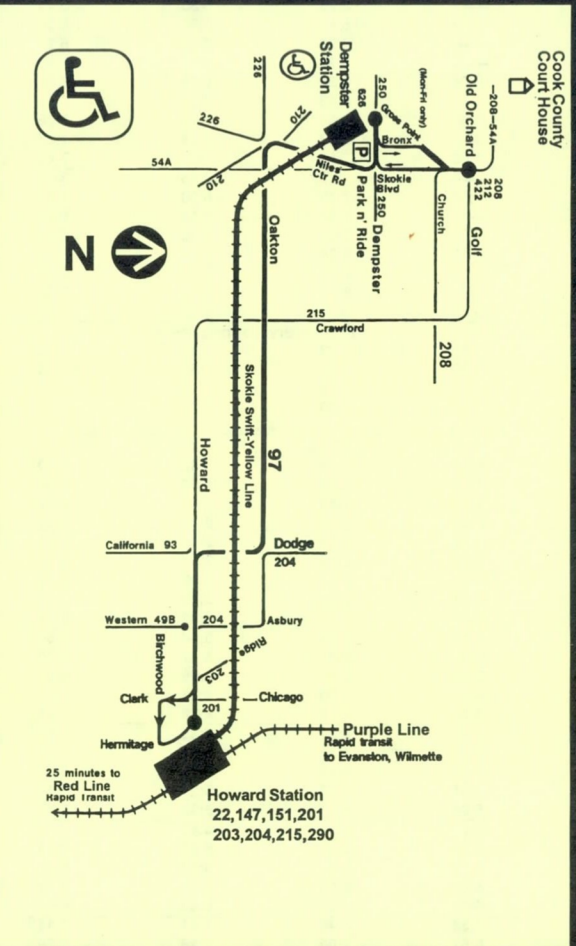

Westbound

Leave Howard Red Line	Oakton Dodge Evanston	Arrive Dempster Skokie Swift	Arrive Old Orchard (Marshall Field's)
5:20 a	5:26 a	5:39 a	---
5:40	5:46	5:59	---
6:00	6:07	6:22	---
6:18	6:26	6:41	---
6:36	6:44	7:00	---
6:54	7:03	7:19	---
7:10	7:19	7:35	7:42 a
7:25	7:34	7:50	---
7:40	7:49	8:05	8:12
7:55	8:04	8:20	---
8:10	8:19	8:35	8:44
8:25	8:34	8:51	---
8:40	8:49	9:06	9:16
8:55	9:04	9:22	---
9:10	9:19	9:36	9:48
then every 15 minutes (30 minutes to Old Orchard) at			
---	:10	:36	:48
---	:25	:51	:18
---	:40	:06	---
---	:55	:21	---
until			
5:40 p	5:49 p	6:06 p	6:18 p
6:00	6:09	6:26	6:37
6:20	6:29	6:46	6:57
6:40	6:49	7:06	7:17
7:00	7:09	7:26	7:37
7:20	7:29	7:47	---
7:40	7:49	8:07	---
8:00	8:09	8:26	---
8:20	8:29	8:45	---
8:40	8:49	9:04	---
9:00	9:08	9:23	---
9:20	9:28	9:42	---
9:40	9:48	10:02	---
10:03	10:11	10:25	---
10:33	10:41	10:55	---
11:03	11:11	11:25	---

Westbound

Leave Howard Red Line	Oakton Dodge Evanston	Arrive Dempster Skokie Swift	Arrive Old Orchard (Marshall Field's)
6:30 a	6:37 a	6:52 a	---
7:30	7:37	7:52	---
8:00	8:07	8:22	---
8:30	8:37	8:52	---
9:00	9:07	9:22	---
9:30	9:37	9:51	10:03 a
then every 30 minutes to Old Orchard until			
6:30 p	6:37 p	6:51 p	7:03 p
7:00	7:08	7:23	---
then every 30 minutes to Dempster "L" until			
11:00	11:08	11:23	---

Effective May 12, 1996

YELLOW LINE

Skokie Swift Rail Service

97 Skokie Bus