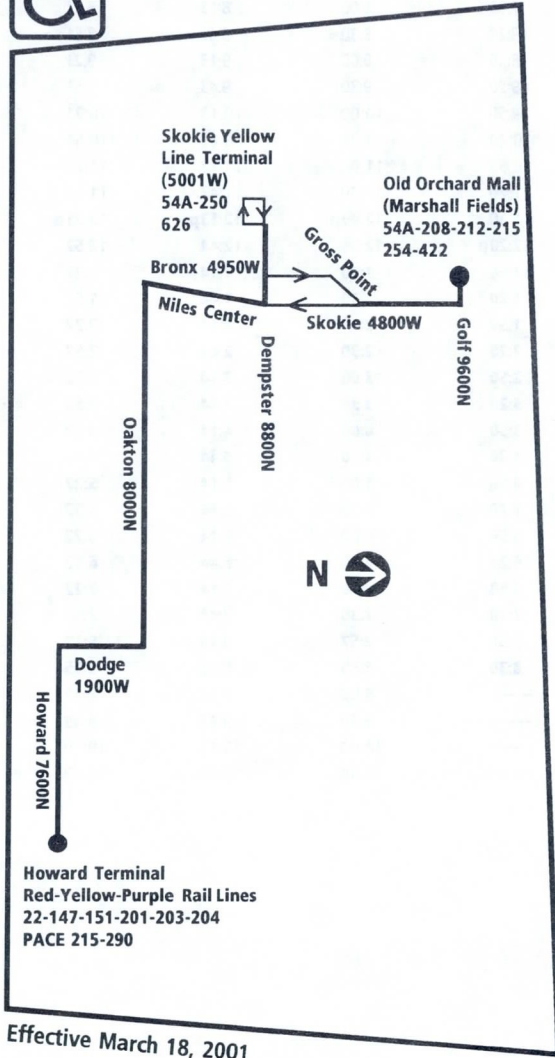

CHICAGO TRANSIT AUTHORITY

97
SKOKIE

Effective March 18, 2001

The information contained in this schedule is based on normal travel conditions. Factors beyond CTA's control such as weather, traffic and other conditions can result in schedule delays. Please give yourself enough time for travel.

For more information call the RTA Travel Information Center in Chicago: 836-7000. Open 5 a.m. until 1 a.m. every day.

Para obtener mayor información, en Español, llame al Centro de Información: 836-7000.

Monday through Friday

Eastbound

Leave Old Orchard (Marshall Fields)	Leave Dempster/ Yellow Line	Oakton / Dodge Evanston	Arrive Howard/ Red Line
-----	4:53 a	5:05 a	5:13 a
-----	5:23	5:35	5:43
-----	5:43	5:56	6:05
-----	6:03	6:16	6:26
-----	6:22	6:37	6:47
6:24 a	6:33	6:49	7:00
-----	6:43	7:01	7:12
6:43	6:53	7:12	7:24
-----	7:03	7:24	7:36
7:06	7:15	7:36	7:48
-----	7:27	7:48	8:00
7:30	7:39	8:00	8:12
-----	7:54	8:14	8:26
8:00	8:09	8:29	8:39
8:15	8:24	8:42	8:53
8:30	8:39	8:56	9:06
8:45	8:53	9:10	9:20
then every 15 minutes until			
1:15 p	1:23 p	1:40 p	1:50 p
1:30	1:38	1:57	2:06
1:45	1:53	2:12	2:22
2:00	2:09	2:29	2:38
2:15	2:24	2:44	2:53
2:27	2:36	2:56	3:05
-----	2:48	3:08	3:17
2:51	3:00	3:20	3:29
-----	3:12	3:32	3:42
3:15	3:25	3:45	3:55
-----	3:36	3:57	4:08
3:39	3:50	4:11	4:22
-----	4:00	4:21	4:32
4:03	4:14	4:35	4:46
-----	4:24	4:45	4:56
4:27	4:38	4:59	5:10
-----	4:48	5:09	5:20
4:50	5:01	5:22	5:33
5:05	5:15	5:35	5:46
5:20	5:30	5:49	5:59
5:35	5:45	6:03	6:13
5:50	5:59	6:17	6:26
6:05	6:14	6:30	6:39
6:20	6:29	6:45	6:54
6:35	6:44	7:00	7:09
6:50	6:59	7:15	7:24
7:10	7:19	7:35	7:44
7:30	7:39	7:55	8:04
7:50	7:59	8:15	8:24
8:10	8:19	8:35	8:44
8:30	8:39	8:55	9:04
8:50	8:59	9:15	9:24
9:10	9:19	9:35	9:44
9:30	9:39	9:55	10:04
9:50	9:59	10:15	10:24
10:10	10:19	10:35	10:44
10:30	10:39	10:55	11:04

Westbound

Leave Howard/ Red Line	Oakton/ Dodge Evanston	Arrive Dempster/ Yellow Line	Arrive Old Orchard (Marshall Fields)
5:15 a	5:22 a	5:35 a	-----
5:35	5:42	5:55	-----
5:55	6:02	6:15	6:24 a
6:08	6:16	6:30	6:39
6:20	6:28	6:43	6:53
6:30	6:38	6:54	-----
6:40	6:48	7:05	7:15
6:52	7:00	7:18	-----
7:04	7:13	7:31	7:41
7:16	7:26	7:45	-----
7:28	7:37	7:58	8:08
7:41	7:50	8:11	8:21
7:55	8:04	8:25	8:35
8:10	8:19	8:40	8:50
8:25	8:34	8:54	9:04
8:40	8:49	9:08	9:17
8:55	9:04	9:22	9:31
then every 15 minutes until			
1:57 p	2:06 p	2:24 p	2:33 p
2:10	2:19	2:37	-----
2:22	2:31	2:49	2:58
2:34	2:43	3:01	-----
2:46	2:55	3:13	3:22
2:58	3:07	3:25	-----
3:10	3:19	3:37	3:46
3:22	3:31	3:49	-----
3:34	3:43	4:01	4:11
3:46	3:55	4:14	-----
3:58	4:07	4:26	4:37
4:10	4:19	4:38	-----
4:22	4:31	4:50	5:01
4:34	4:43	5:03	5:14
4:46	4:56	5:16	5:26
4:58	5:09	5:29	5:39
5:10	5:21	5:41	5:51
5:22	5:33	5:53	6:03
5:34	5:45	6:04	6:14
5:46	5:56	6:14	6:24
5:58	6:08	6:26	6:36
6:10	6:20	6:34	6:43
6:22	6:32	6:48	6:58
6:35	6:44	6:59	7:08
6:50	6:59	7:14	7:23
7:05	7:14	7:29	7:38
7:20	7:29	7:45	7:54
7:40	7:49	8:05	8:13
8:00	8:09	8:25	8:33
8:20	8:29	8:45	8:53
8:40	8:49	9:05	9:13
9:00	9:09	9:25	9:33
9:20	9:29	9:45	-----
9:35	9:44	10:00	10:08
9:50	9:59	10:15	10:23
10:10	10:19	10:32	-----
10:30	10:39	10:55	-----