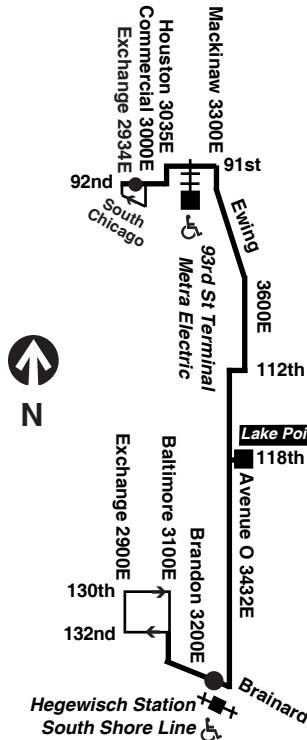

- #6 Jackson Park Express ♿ between 67th/Stony Island and 79th/South Shore
- #15 Jeffery Local ♿ between 67th/Jeffery and 75th/Jeffery
- #67 67th/69th/71st ♿ between 69th/Dan Ryan terminal and 67th/Jeffery
- #71 71st/South Shore ♿ from 75th/South Shore to 92nd/Commercial
- #75 74th/75th ♿ between 75th/Jeffery and 75th/South Shore
- #95E 93rd/95th ♿ between 92nd/Commercial and 95th/Dan Ryan terminal

Supplementary service may be provided over portions of this route in addition to the trips shown. Please check destination signs and announcements when boarding buses.

For more information call the RTA Travel Information Center in Chicago: 312-836-7000. Open 5 a.m. until 1 a.m. every day.

am light face pm bold face

C - trip begins at 92nd/Commercial at time shown

Chicago Transit Authority

South Chicago

Effective December 20, 2015

Sunday/Holiday Route

transitchicago.com

Sunday/Holiday 30 South Chicago

Northbound

Leave Hegewisch Station	118th/Ave. O Lake Pointe Plaza	106th/ Ewing	100th/ Ewing	Arrive 92nd/ Commercial
6:25am	6:35am	6:42am	6:45am	6:52am
6:45	6:55	7:02	7:05	7:12
7:05	7:15	7:22	7:25	7:32
7:25	7:35	7:42	7:45	7:52
7:45	7:55	8:02	8:05	8:12
8:05	8:15	8:22	8:25	8:32
8:25	8:35	8:42	8:45	8:52
8:45	8:55	9:02	9:05	9:12
9:05	9:15	9:22	9:25	9:32