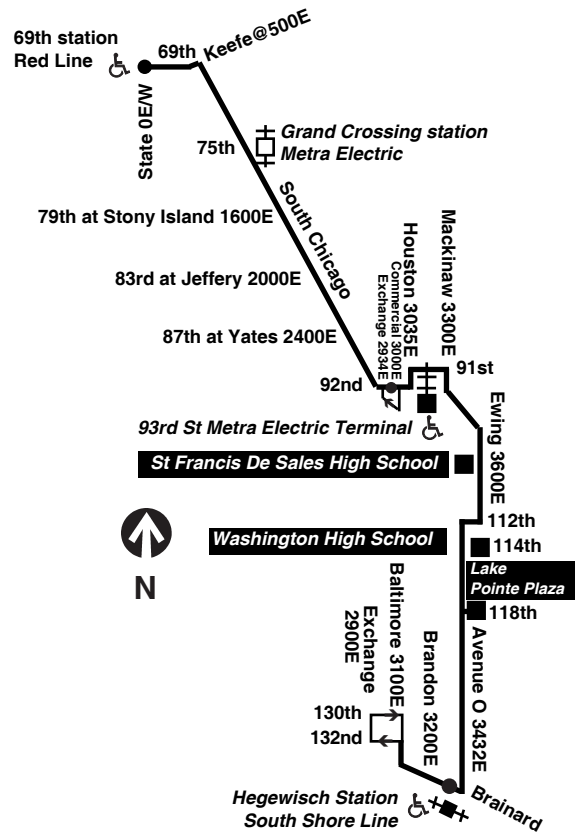

- #6 Jackson Park Express ♿ between 67th/Stony Island and 79th/South Shore
- #15 Jeffery Local ♿ between 67th/Jeffery and 75th/Jeffery
- #67 67th/69th/71st ♿ between 69th/Dan Ryan terminal and 67th/Jeffery
- #71 71st/South Shore ♿ from 75th/South Shore to 92nd/Commercial
- #75 74th/75th ♿ between 75th/Jeffery and 75th/South Shore
- #95E 93rd/95th ♿ between 92nd/Commercial and 95th/Dan Ryan terminal

Para obtener mayor información, en Español, llame al Centro de Información: 312-836-7000.

Chicago Transit Authority

30 ♿

South Chicago

Effective December 21, 2015

Monday through Saturday Route

Monday thru Friday

Northbound

Leave Hegewisch Station	118th/Ave. O Lake Pointe Plaza	106th/ Ewing	100th/ Ewing	Arrive 92nd/ Commercial
6:25am	6:35am	6:42am	6:45am	6:52am
6:45	6:55	7:02	7:05	7:12
7:05	7:15	7:22	7:25	7:32
7:25	7:35	7:42	7:45	7:52
7:45	7:55	8:02	8:05	8:12
8:05	8:15	8:22	8:25	8:32
8:25	8:35	8:42	8:45	8:52
8:45	8:55	9:02	9:05	9:12
9:05	9:15	9:22	9:25	9:32

Southbound

Leave 92nd/ Commercial	100th/ Ewing	118th/Ave. O Lake Pointe Plaza	Brandon/ Brainard	Arrive 130th/ Exchange	Arrive Hegewisch Station
-----	-----	6:10am	6:18am	6:22am	6:25am
-----	-----	6:25	6:35	6:39	6:42
6:20am	6:28am	6:36	6:46	6:50	6:53
6:40	6:48	6:56	7:06	7:10	7:13
7					