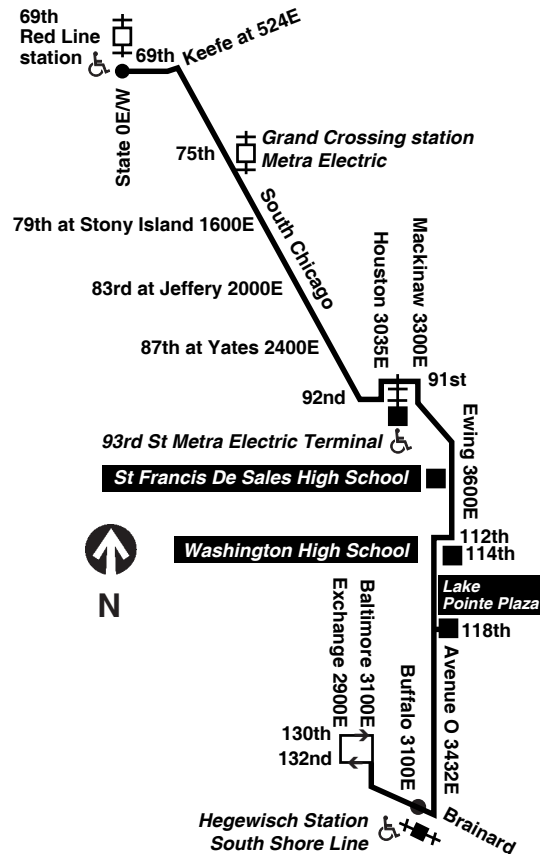

The N5 South Shore Night bus provides late night/early morning service on the most heavily traveled portions of several CTA routes during the hours these routes do not operate. The routes and portions served include:

- #6 Jackson Park Express ♿ between 67th/Stony Island and 79th/South Shore
- #15 Jeffery Local ♿ between 67th/Jeffery and 75th/Jeffery
- #67 67th/69th/71st ♿ between 69th/Dan Ryan terminal and 67th/Jeffery
- #71 71st/South Shore ♿ from 75th/South Shore to 92nd/Commercial
- #75 74th/75th ♿ between 75th/Jeffery and 75th/South Shore
- #95 95th ♿ between 92nd/Commercial and 95th/Dan Ryan terminal

The night route compliments the regular routes to provide 24 hour round the clock service over the above route portions.

Please Stand Up ♿ for Seniors and People with Disabilities
Federal law requires priority seating be designated for seniors and people with disabilities.

Supplementary service may be provided over portions of this route in addition to the trips shown. Please check destination signs and announcements when boarding buses.

For more information call the RTA Travel Information Center in Chicago: 312-836-7000. Open 6am until 7pm, Monday thru Saturday.

Para obtener mayor información, en Español, llame al Centro de Información: 312-836-7000.

Chicago Transit Authority

30 ♿

South Chicago

Effective September 3, 2019

Monday through Saturday Route

Monday thru Friday

30 South Chicago

Northbound

Leave Hegewisch Station	118th/Ave. O Lake Pointe Plaza	100th/ Ewing	South Chicago/ 91st	South Chicago/ 79th	South Chicago/ 71st	Arrive 69th Red Line
4:33am	4:41am	4:51am	5:02am	5:10am	5:15am	5:20am
5:03	5:11	5:21	5:32	5:40	5:45	5:50
5:33	5:41	5:51	6:02	6:10	6:15	6:20
5:53	6:01	6:11	6:22	6:30	6:35	6:40
6:10	6:18	6:28	6:39	6:47	6:52	6:57
6:27	6:36	6:46	6:58	7:06	7:12	7:17
6:42	6:51	7:01	7:13	7:22	7:27	7:33
6:57	7:06	7:17	7:29	7:38	7:44	7:50
7:15	7:24	7:35	7:48	7:57	8:03	8:10
7:32	7:41	7:53	8:06	8:16	8:22	8:29
7:51	8:00	8:12	8:25	8:35	8:41	8:48
8:10	8:19	8:31	8:44	8:54	9:00	9:07
8:29	8:38	8:50	9:03	9:13	9:19	9:26
8:48	8:57	9:09	9:22	9:32	9:38	9:45
9:08	9:16	9:28	9:40	9:48	9:54	10:00
9:28	9:36	9:48	9:59	10:07	10:12	10:18
9:48	9:56	10:08	10:19	10:27	10:32	10:38
10:08	10:16	10:28	10:39	10:47	10:52	10:58
10:28	10:36	10:48	10:59	11:07	11:12	11:18
10:48	10:56	11:08	11:19	11:27	11:32	11:38
11:08	11:16	11:28	11:39	11:47	11:52	11:58
11:28	11:36	11:48	11:59	12:07pm	12:12pm	12:18pm
11:48	11:56	12:08pm	12:19pm	12:27	12:32	12:38
12:08pm	12:16pm	12:28	12:39	12:47	12:52	12:58
12:28	12:36	12:48	12:59	1:07	1:12	1:18
12:48	12:56	1:08	1:19	1:27	1:32	1:38
1:08	1:16	1:28	1:39	1:47	1:52	1:58
1:28	1:36	1:48	1:59	2:07	2:12	2:18
1:48	1:56	2:08	2:19	2:27	2:32	2:38
2:06	2:14	2:26	2:37	2:45	2:50	2:56
2:24	2:32	2:43	2:55	3:04	3:09	3:16
2:42	2:50	3:01	3:13	3:22	3:27	3:34
2:59	3:07	3:18	3:30	3:39	3:44	3:51
3:13	3:21	3:32	3:44	3:54	3:59	4:05
3:27	3:35	3:46	3:58	4:08	4:13	4:20
----	3:40F	3:48	4:00	4:10	4:15	4:21
----	3:50F	3:58	4:10	4:20	4:25	4:31
3:43	3:51	4:02	4:14	4:24	4:29	4:36
4:00	4:08	4:19	4:31	4:41	4:46	4:53
4:17	4:25	4:36	4:48	4:58	5:03	5:10
4:35	4:43	4:54	5:06	5:16	5:21	5:28
4:53	5:01	5:13	5:25	5:35	5:40	5:46
5:12	5:20	5:31	5:43	5:53	5:58	6:04
5:32	5:40	5:51	6:01	6:10	6:15	6:20
5:52	6:00	6:11	6:20	6:29	6:34	6:40
6:12	6:20	6:31	6:40	6:49	6:54	7:00
6:32	6:40	6:51	7:00	7:09	7:14	7:20
7:00	7:08	7:19	7:28	7:37	7:42	7:48
7:30	7:38	7:48	7:57	8:04	8:09	8:15
8:00	8:08	8:18	8:27	8:34	8:39	8:45
8:30	8:38	8:48	8:57	9:04	9:09	9:15
9:00	9:08	9:18	9:27	9:34	9:39	9:45
9:30	9:38	9:48	9:57	10:04	10:09	10:15
10:00	10:08	10:18	10:27	10:34	10:39	10:45
10:30	10:38	10:48	10:57	11:04	11:09	11:15

Southbound