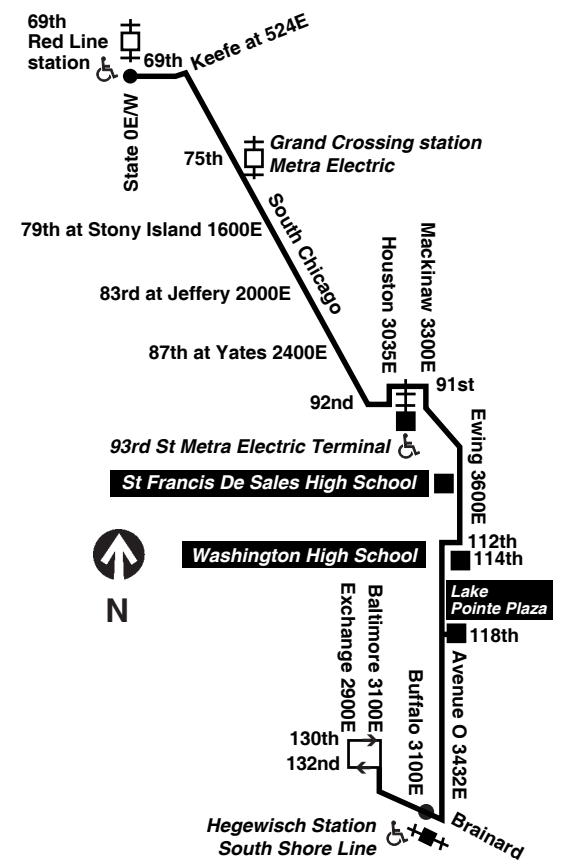

The N5 South Shore Night bus provides late night/early morning service on the most heavily traveled portions of several CTA routes during the hours these routes do not operate. The routes and portions served include:

#6 Jackson Park Express ♿ between 67th/Stony Island and 79th/South Shore

#15 Jeffery Local ♿ between 67th/Jeffery and 75th/Jeffery

#67 67th/69th/71st ♿ between 69th/Dan Ryan terminal and 67th/Jeffery

#71 71st/South Shore ♿ from 75th/South Shore to 92nd/Commercial

#75 74th/75th ♿ between 75th/Jeffery and 75th/South Shore

#95 95th ♿ between 92nd/Commercial and 95th/Dan Ryan terminal

The night route compliments the regular routes to provide 24 hour round the clock service over the above route portions.

Please Stand Up ♿
for Seniors and People with Disabilities
Federal law requires priority seating be designated for seniors and people with disabilities.

Supplementary service may be provided over portions of this route in addition to the trips shown. Please check destination signs and announcements when boarding buses.

For more information call the RTA Travel Information Center in Chicago: 312-836-7000. Open 6am until 7pm, Monday thru Saturday.

Para obtener mayor información, en Español, llame al Centro de Información: 312-836-7000.

Chicago Transit Authority

30 ♿

South Chicago

Effective August 29, 2021

Monday through Saturday Route

Monday thru Friday

30 South Chicago

Northbound

Leave Hegewisch Station	118th/Ave. O Lake Pointe Plaza	100th/ Ewing	South Chicago/ 91st	South Chicago/ 79th	South Chicago/ 71st	Arrive 69th Red Line
4:33am	4:41am	4:51am	5:02am	5:10am	5:15am	5:20am
5:03	5:11	5:21	5:32	5:40	5:45	5:50
5:33	5:41	5:51	6:02	6:10	6:15	6:20
5:53	6:01	6:11	6:22	6:30	6:35	6:40
6:10	6:18	6:28	6:39	6:47	6:52	6:57
6:27	6:36	6:46	6:58	7:06	7:12	7:17
6:42	6:51	7:01	7:13	7:22	7:27	7:33
6:57	7:06	7:17	7:29	7:38	7:44	7:50
7:15	7:24	7:35	7:48	7:57	8:03	8:10
7:32	7:41	7:53	8:06	8:16	8:22	8:29
7:51	8:00	8:12	8:25	8:35	8:41	8:48
8:10	8:19	8:31	8:44	8:54	9:00	9:07
8:29	8:38	8:50	9:03	9:13	9:19	9:26
8:48	8:57	9:09	9:22	9:32	9:38	9:45
9:08	9:16	9:28	9:40	9:48	9:54	10:00
9:28	9:36	9:48	9:59	10:07	10:12	10:18
9:48	9:56	10:08	10:19	10:27	10:32	10:38
10:08	10:16	10:28	10:39	10:47	10:52	10:58
10:28	10:36	10:48	10:59	11:07	11:12	11:18
10:48	10:56	11:08	11:19	11:27	11:32	11:38
11:08	11:16	11:28	11:39	11:47	11:52	11:58
11:28	11:36	11:48	11:59	12:07pm	12:012pm	12:18pm
11:48	11:56	12:08pm	12:19pm	12:27	12:32	12:38
12:08pm	12:16pm	12:28	12:39	12:47	12:52	12:58
12:28	12:36	12:48	12:59	1:07	1:12	1:18
12:48	12:56	1:08	1:19	1:27	1:32	1:38
1:08	1:16	1:28	1:39	1:47	1:52	1:58
1:28	1:36	1:48	1:59	2:07	2:12	2:18
1:48	1:56	2:08	2:19	2:27	2:32	2:38
2:06	2:14	2:26	2:37	2:45	2:50	2:56
2:24	2:32	2:43	2:55	3:04	3:09	3:16
2:42	2:50	3:01	3:13	3:22	3:27	3:34
2:59	3:07	3:18	3:30	3:39	3:44	3:51
3:13	3:21	3:32	3:44	3:54	3:59	4:05
3:27	3:35	3:46	3:58	4:08	4:13	4:20
---	3:40F	3:48	4:00	4:10	4:15	4:21
---	3:50F	3:58	4:10	4:20	4:25	4:31
3:43	3:51	4:02	4:14	4:24	4:29	4:36
4:00	4:08	4:19	4:31	4:41	4:46	4:53
4:17	4:25	4:36	4:48	4:58	5:03	5:10
4:35	4:43	4:54	5:06	5:16	5:21	5:28
4:53	5:01	5:13	5:25	5:35	5:40	5:46
5:12	5:20	5:31	5:43	5:53	5:58	6:04
5:32	5:40	5:51	6:01	6:10	6:15	6:20
5:52	6:00	6:11	6:20	6:29	6:34	6:40
6:12	6:20	6:31	6:40	6:49	6:54	7:00
6:32	6:40	6:51	7:00	7:09	7:14	7:20
7:00	7:08	7:19	7:28	7:37	7:42	7:48
7:30	7:38	7:48	7:57	8:04	8:09	8:15
8:00	8:08	8:18	8:27	8:34	8:39	8:45
8:30	8:38	8:48	8:57	9:04	9:09	9:15
9:00	9:08	9:18	9:27	9:34	9:39	9:45
9:30	9:38	9:48	9:57	10:04	10:09	10:15
10:00	10:08	10:18	10:27	10:34	10:39	10:45
10:30	10:38	10:48	10:57	11:04	11:09	11:15

Southbound