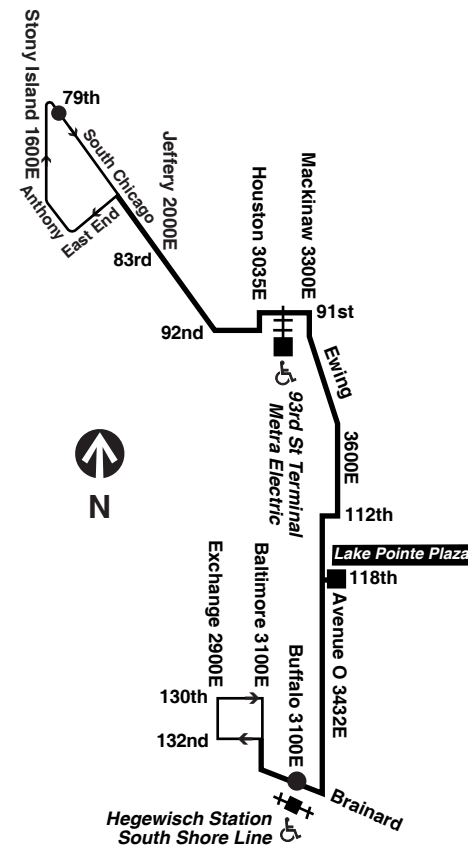

#6 Jackson Park Express ♿ between 67th/Stony Island and 79th/South Shore

#15 Jeffery Local ♿ between 67th/Jeffery and 75th/Jeffery

#67 67th/69th/71st ♿ between 69th/Dan Ryan terminal and 67th/Jeffery

#71 71st/South Shore ♿ from 75th/South Shore to 92nd/Commercial

#75 74th/75th ♿ between 75th/Jeffery and 75th/South Shore

#95 95th ♿ between 92nd/Commercial and 95th/Dan Ryan terminal

The night route compliments the regular routes to provide 24 hour round the clock service over the above route portions.

B - trip ends at Brainerd/Baltimore at time shown  
 C - trip begins at 92nd/Commercial at time shown

am light face **pm bold face**

**Chicago Transit Authority**

**South Chicago**  
 Effective June 14, 2020

**Sunday/Holiday Route**

transitchicago.com

**Sunday/Holiday 30 South Chicago**

**Northbound**

Leave Hegewisch Station	118th/Ave. O Lake Pointe Plaza	106th/ Ewing	100th/ Ewing	91st/ Commercial	Arrive S. Chicago/ 79th
6:00am	6:10am	6:17am	6:20am	6:29am	6:37am
6:30	6:40	6:47	6:50	6:59	7:07
7:00	7:10	7:17	7:20	7:29	7:37
7:30	7:40	7:47	7:50	7:59	8:07
7:54	8:04	8:11	8:14	8:23	8:31
8:18	8:28	8:35	8:38	8:47	8:55
8:42	8:52	8:59	9:02	9:12	9:21
9:06	9:16	9:23	9:26	9:36	9:45
9:30	9:40	9:47	9:50	10:00	10:09
9:54	10:04	10:11	10:14	10:24	10:33
10:18	10:28	10:35	10:38	10:48	10:57
10:42	10:52	10:59	11:02	11:12	11:21