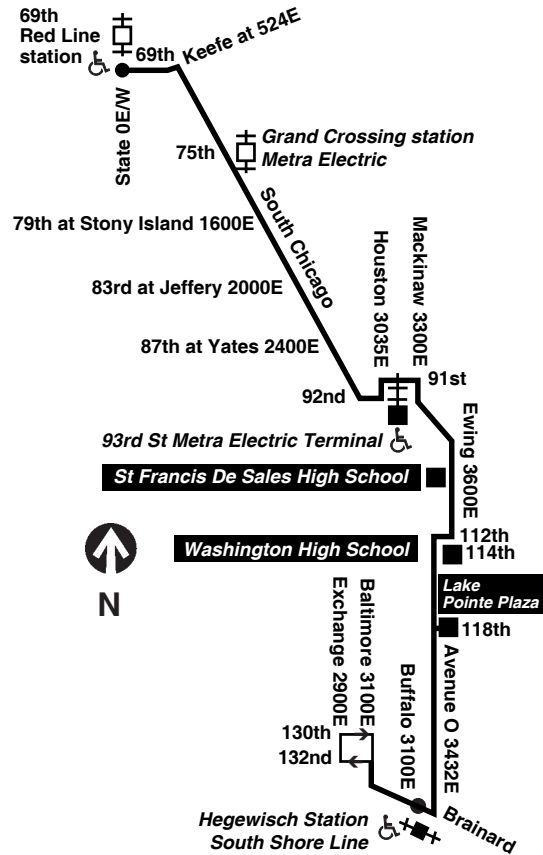

The N5 South Shore Night bus provides late night/early morning service on the most heavily traveled portions of several CTA routes during the hours these routes do not operate. The routes and portions served include:

- #6 Jackson Park Express ♿ between 67th/Stony Island and 79th/South Shore
- #15 Jeffery Local ♿ between 67th/Jeffery and 75th/Jeffery
- #67 67th/69th/71st ♿ between 69th/Dan Ryan terminal and 67th/Jeffery
- #71 71st/South Shore ♿ from 75th/South Shore to 92nd/Commercial
- #75 74th/75th ♿ between 75th/Jeffery and 75th/South Shore
- #95 95th ♿ between 92nd/Commercial and 95th/Dan Ryan terminal

The night route compliments the regular routes to provide 24 hour round the clock service over the above route portions.

Please Stand Up ♿
for Seniors and People with Disabilities
Federal law requires priority seating be designated for seniors and people with disabilities.

Supplementary service may be provided over portions of this route in addition to the trips shown. Please check destination signs and announcements when boarding buses.

For more information call the RTA Travel Information Center in Chicago: 312-836-7000. Open 6am until 7pm, Monday thru Saturday.

Para obtener mayor información, en Español, llame al Centro de Información: 312-836-7000.

Chicago Transit Authority

30 ♿

South Chicago
Effective June 12, 2022

Monday through Saturday Route

Monday thru Friday

30 South Chicago

Northbound

Leave Hegewisch Station	118th/Ave. O Lake Pointe Plaza	100th/ Ewing	South Chicago/ 91st	South Chicago/ 79th	South Chicago/ 71st	Arrive 69th Red Line
4:33am	4:41am	4:51am	5:02am	5:10am	5:15am	5:20am
5:03	5:11	5:21	5:32	5:40	5:45	5:50
5:33	5:41	5:51	6:02	6:10	6:15	6:20
5:53	6:01	6:11	6:22	6:30	6:35	6:40
6:10	6:18	6:28	6:39	6:47	6:52	6:57
6:27	6:36	6:46	6:58	7:06	7:12	7:17
6:42	6:51	7:01	7:13	7:22	7:27	7:33
6:57	7:06	7:17	7:29	7:38	7:44	7:50
7:15	7:24	7:35	7:48	7:57	8:03	8:10
7:32	7:41	7:53	8:06	8:16	8:22	8:29
7:51	8:00	8:12	8:25	8:35	8:41	8:48
8:10	8:19	8:31	8:44	8:54	9:00	9:07
8:29	8:38	8:50	9:03	9:13	9:19	9:26
8:48	8:57	9:09	9:22	9:32	9:38	9:45
9:08	9:16	9:28	9:40	9:48	9:54	10:00
9:28	9:36	9:48	9:59	10:07	10:12	10:18
9:48	9:56	10:08	10:19	10:27	10:32	10:38
10:08	10:16	10:28	10:39	10:47	10:52	10:58
10:28	10:36	10:48	10:59	11:07	11:12	11:18
10:48	10:56	11:08	11:19	11:27	11:32	11:38
11:08	11:16	11:28	11:39	11:47	11:52	11:58
11:28	11:36	11:48	11:59	12:07pm	12:12pm	12:18pm
11:48	11:56	12:08pm	12:19pm	12:27	12:32	12:38
12:08pm	12:16pm	12:28	12:39	12:47	12:52	12:58
12:28	12:36	12:48	12:59	1:07	1:12	1:18
12:48	12:56	1:08	1:19	1:27	1:32	1:38
1:08	1:16	1:28	1:39	1:47	1:52	1:58
1:28	1:36	1:48	1:59	2:07	2:12	2:18
1:48	1:56	2:08	2:19	2:27	2:32	2:38
2:06	2:14	2:26	2:37	2:45	2:50	2:56
2:24	2:32	2:43	2:55	3:04	3:09	3:16
2:42	2:50	3:01	3:13	3:22	3:27	3:34
2:59	3:07	3:18	3:30	3:39	3:44	3:51
3:13	3:21	3:32	3:44	3:54	3:59	4:05
3:27	3:35	3:46	3:58	4:08	4:13	4:20
3:43	3:51	4:02	4:14	4:24	4:29	4:36
4:00	4:08	4:19	4:31	4:41	4:46	4:53
4:17	4:25	4:36	4:48	4:58	5:03	5:10
4:35	4:43	4:54	5:06	5:16	5:21	5:28
4:53	5:01	5:13	5:25	5:35	5:40	5:46
5:12	5:20	5:31	5:43	5:53	5:58	6:04
5:32	5:40	5:51	6:01	6:10	6:15	6:20
5:52	6:00	6:11	6:20	6:29	6:34	6:40
6:12	6:20	6:31	6:40	6:49	6:54	7:00
6:32	6:40	6:51	7:00	7:09	7:14	7:20
7:00	7:08	7:19	7:28	7:37	7:42	7:48
7:30	7:38	7:48	7:57	8:04	8:09	8:15
8:00	8:08	8:18	8:27	8:34	8:39	8:45
8:30	8:38	8:48	8:57	9:04	9:09	9:15
9:00	9:08	9:18	9:27	9:34	9:39	9:45
9:30	9:38	9:48	9:57	10:04	10:09	10:15
10:00	10:08	10:18	10:27	10:34	10:39	10:45
10:30	10:38	10:48	10:57	11:04	11:09	11:15

Southbound