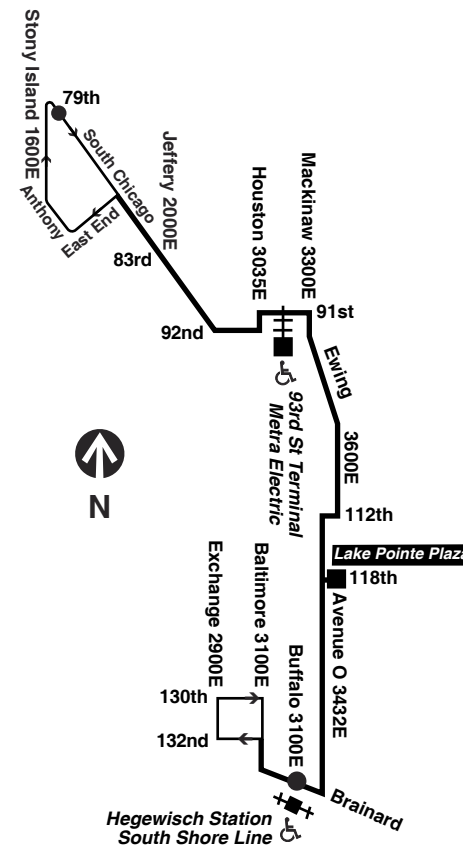

#6 Jackson Park Express ♿ between 67th/Stony Island and 79th/South Shore

#15 Jeffery Local ♿ between 67th/Jeffery and 75th/Jeffery

#67 67th/69th/71st ♿ between 69th/Dan Ryan terminal and 67th/Jeffery

#71 71st/South Shore ♿ from 75th/South Shore to 92nd/Commercial

#75 74th/75th ♿ between 75th/Jeffery and 75th/South Shore

#95 95th ♿ between 92nd/Commercial and 95th/Dan Ryan terminal

The night route compliments the regular routes to provide 24 hour round the clock service over the above route portions.

B - trip ends at Brainard/Baltimore at time shown
C - trip begins at 92nd/Commercial at time shown

am light face **pm bold face**

Chicago Transit Authority

South Chicago
Effective June 14, 2020

Sunday/Holiday Route

transitchicago.com

Sunday/Holiday 30 South Chicago

Northbound

Leave Hegewisch Station	118th/Ave. O Lake Pointe Plaza	106th/ Ewing	100th/ Ewing	91st/ Commercial	Arrive S. Chicago/ 79th
6:00am	6:10am	6:17am	6:20am	6:29am	6:37am
6:30	6:40	6:47	6:50	6:59	7:07
7:00	7:10	7:17	7:20	7:29	7:37
7:30	7:40	7:47	7:50	7:59	8:07
7:54	8:04	8:11	8:14	8:23	8:31
8:18	8:28	8:35	8:38	8:47	8:55
8:42	8:52	8:59	9:02	9:12	9:21
9:06	9:16	9:23	9:26	9:36	9:45
9:30	9:40	9:47	9:50	10:00	10:09
9:54	10:04	10:11	10:14	10:24	10:33
10:18	10:28	10:35	10:38	10:48	10:57
10:42	10:52	10:59	11:02	11:12	11:21