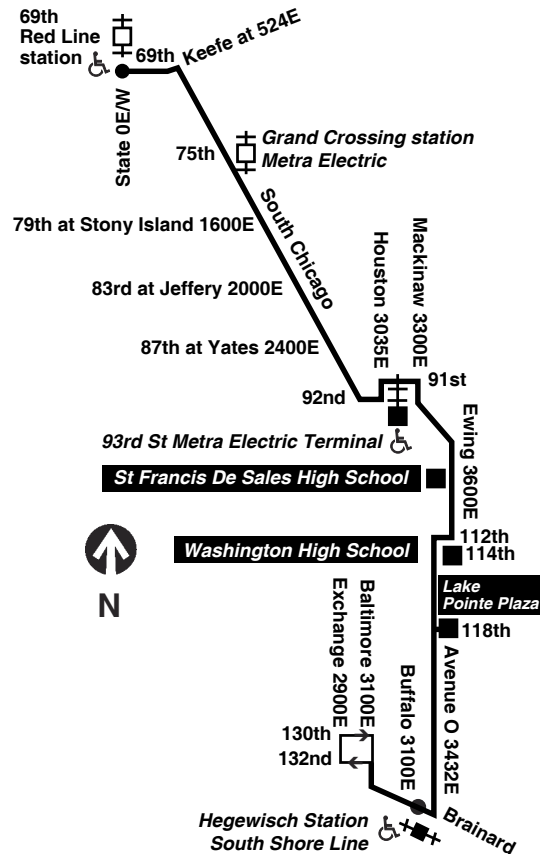

#6 Jackson Park Express ♿ between 67th/Stony Island and 79th/South Shore

#15 Jeffery Local ♿ between 67th/Jeffery and 75th/Jeffery

#67 67th/69th/71st ♿ between 69th/Dan Ryan terminal and 67th/Jeffery

#71 71st/South Shore ♿ from 75th/South Shore to 92nd/Commercial

#75 74th/75th ♿ between 75th/Jeffery and 75th/South Shore

#95 95th ♿ between 92nd/Commercial and 95th/Dan Ryan terminal

The night route compliments the regular routes to provide 24 hour round the clock service over the above route portions.

Chicago Transit Authority

30 ♿

South Chicago

Effective August 21, 2022

Monday through Saturday Route

Monday thru Friday

30 South Chicago

Northbound