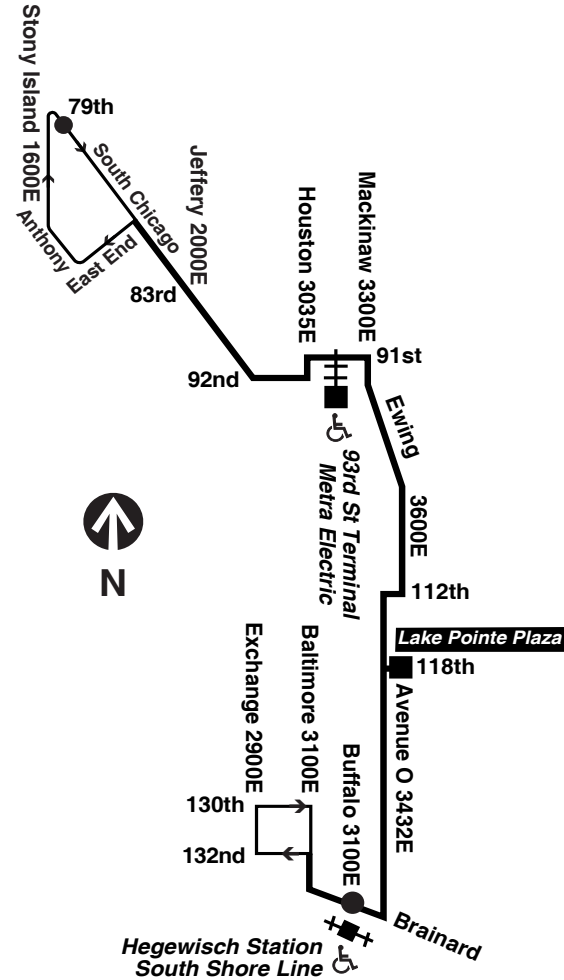

Saturday

#30 South Chicago

Northbound

Table with 7 columns: LV Hege-wisch Station, 118th/Ave O Lake Pointe Plaza, 100th/ Ewing, South Chicago/ 91st, South Chicago/ 79th, South Chicago/ 71st, AR 69th/ Red Line. Rows show departure times from 4:55a to 10:30.

Southbound

Table with 7 columns: LV 69th/ Red Line, South Chicago/ 79th, South Chicago/ 91st, 118th/Ave O Lake Pointe Plaza, 134th/ Baltimore, 130th/ Exchange, AR Hege-wisch Station. Rows show departure times from 4:45a to 11:22B.

Chicago Transit Authority

30 South Chicago

Effective Aug. 20, 2023

Sunday/holiday Route

All CTA buses are accessible

transitchicago.com/bus/34

Sunday/holiday

#30 South Chicago

Northbound

Table with 5 columns: LV Hege-wisch Station, 118th/Ave O Lake Pointe Plaza, 106th/ Ewing, 100th/ Ewing, 92nd/ Comm-ercial. Rows show departure times from 6:25a to 9:45.

then every 20 minutes until

Table with 5 columns: 5:45p, 5:55p, 6:02p, 6:05p, 6:12p. Rows show departure times from 6:05 to 10:47.

Southbound

Table with 5 columns: LV 92nd/ Commercial, 100th/ Ewing, 118th/Ave O Lake Pointe Plaza, Brainerd/ Buffalo, 130th/ Exchange, AR Hege-wisch Station. Rows show departure times from 6:10a to 11:00.

then every 20 minutes until

Table with 6 columns: 4:40p, 4:48p, 4:56p, 5:06p, 5:09p, 5:13p. Rows show departure times from 4:40p to 10:30.

B - trip ends at Brainerd/Baltimore at time shown

B - trip ends at Brainerd/Baltimore at time shown
C - trip begins at 92nd/Commercial at time shown