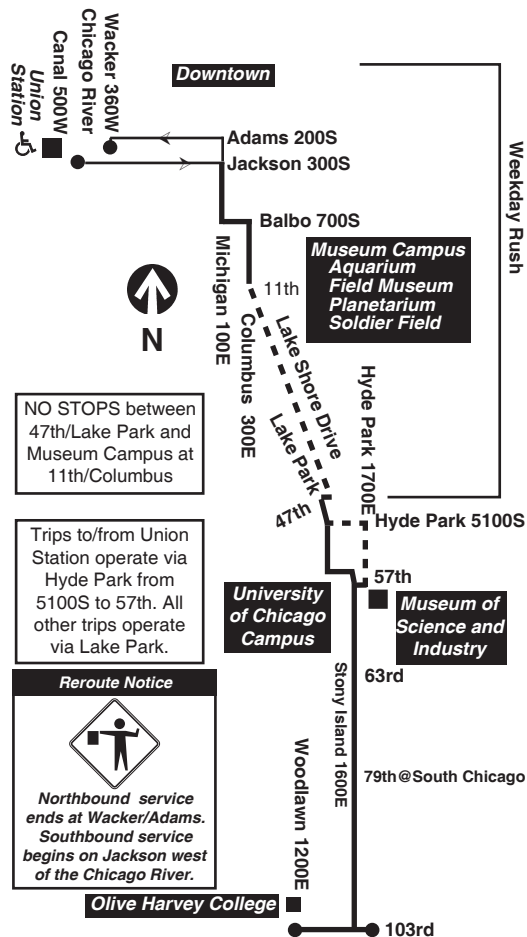

CTA Bike & Ride

Bicycle racks are available on the front exteriors of CTA buses. Bicycles can be placed on bicycle racks during normal hours of operation for each route. Racks accommodate two (2) bicycles at a time. Bicycles are also permitted on CTA trains during certain hours.

Please Stand Up

for Seniors and People with Disabilities

Federal law requires priority seating be designated for seniors and people with disabilities.

Supplementary service may be provided over portions of this route in addition to the trips shown. Please check destination signs and announcements when boarding buses.

For more information call the RTA Travel Information Center in Chicago: 312-836-7000. Open 5 a.m. until 1 a.m. every day.

Para obtener mayor información, en Español, llame al Centro de Información: 312-836-7000.

Chicago Transit Authority

28

Stony Island

Effective March 27, 2016

NO STOPS between 47th/Lake Park and Museum Campus at 11th/Columbus

Trips to/from Union Station operate via Hyde Park from 5100S to 57th. All other trips operate via Lake Park.

Reroute Notice

Northbound service ends at Wacker/Adams. Southbound service begins on Jackson west of the Chicago River.

Monday thru Friday **28 Stony Island**

Northbound

Lv Olive-Harvey College	Lv 103rd/ Stony Island	63rd/ Stony Island	Arrive 47th/ Lake Park	11th/ Columbus	Arrive Wacker/ Adams
----	4:00am	4:21am	4:29am	----	----
----	4:30	4:51	4:59	----	----
----	4:55	5:16	5:24	----	----
----	5:15	5:36	5:46	----	----
----	5:30	5:53	6:04	----	----
----	5:45	6:08	6:19	----	----
5:50am	5:55	6:18H	6:29	6:38am	6:52am
5:55	6:00	6:23	6:34	----	----
6:00	6:05	6:28H	6:39	6:48	7:02
6:05	6:10	6:33	6:44	----	----
6:10	6:15	6:38H	6:49	6:58	7:12
6:15	6:20	6:43	6:54	----	----
6:20	6:25	6:48H	6:59	7:08	7:22
6:25	6:30	6:53	7:04	----	----
6:30	6:35	6:58H	7:09	7:18	7:32

then every 5 to 9 minutes via Hyde Park to Wacker/Adams until

7:25	7:30	7:59	8:16	8:27	8:46
7:35	7:40	8:09	8:26	8:37	8:55
7:45	7:50	8:18	8:34	8:45	9:02

then every 11 to 15 minutes via Hyde Park to Wacker/Adams until

9:02	9:07	9:34	9:48	9:57	10:13
9:18	9:23	9:50	10:01	----	----
9:34	9:39	10:06	10:16	----	----
9:50	9:55	10:22	10:32	----	----
10:06	10:11	10:38	10:48	----	----
10:22	10:27	10:54	11:04	----	----
10:38	10:43	11:10	11:20	----	----
10:54	10:59	11:26	11:36	----	----
11:10	11:15	11:41	11:51	----	----

then every 12 to 15 minutes to 47th/Lake Park until

2:28pm	2:33pm	3:00pm	3:11pm	----	----
2:39	2:44	3:11	3:22	----	----
2:50	2:55	3:22	3:33	----	----
3:01	3:06	3:33	3:44	----	----
3:12	3:17	3:45	3:58	----	----
3:23	3:28	3:57H	4:11	4:21pm	4:40pm
3:33	3:38	4:08H	4:23	4:34	4:54
3:43	3:48	4:18H	4:33	4:44	5:04
3:52	3:57	4:27H	4:42	4:53	5:13
4:01	4:06	4:36H	4:51	5:02	5:22
4:10	4:15	4:45H	5:00	5:11	5:31
4:20	4:25	4:55H	5:10	5:21	5:41
4:30	4:35	5:05H	5:20	5:31	5:51
4:41	4:46	5:16H	5:31	5:42	6:02
4:53	4:58	5:28H	5:43	5:54	6:14
5:07	5:12	5:42H	5:56	6:07	6:27
5:22	5:27	5:55	6:07	----	----
5:38	5:43	6:11	6:21	----	----
5:54	5:59	6:27	6:37	----	----
6:10	6:15	6:43	6:53	----	----
6:26	6:31	6:57	7:08	----	----
6:42	6:47	7:13	7:24	----	----
7:00	7:05	7:31	7:42	----	----

then every 20 minutes to 47th/Lake Park until

10:00	10:05	10:28	10:37	----	----
10:20	10:25	10:48	10:57	----	----
----	10:45	11:08	11:17	----	----
----	11:05	11:28	11:37	----	----
----	11:25	11:48	11:57	----	----
----	11:45	12:08am	12:17am	----	----

H - Trip operates via Hyde Park Blvd between 5100S and 57th Street am light face **pm bold face**

Southbound